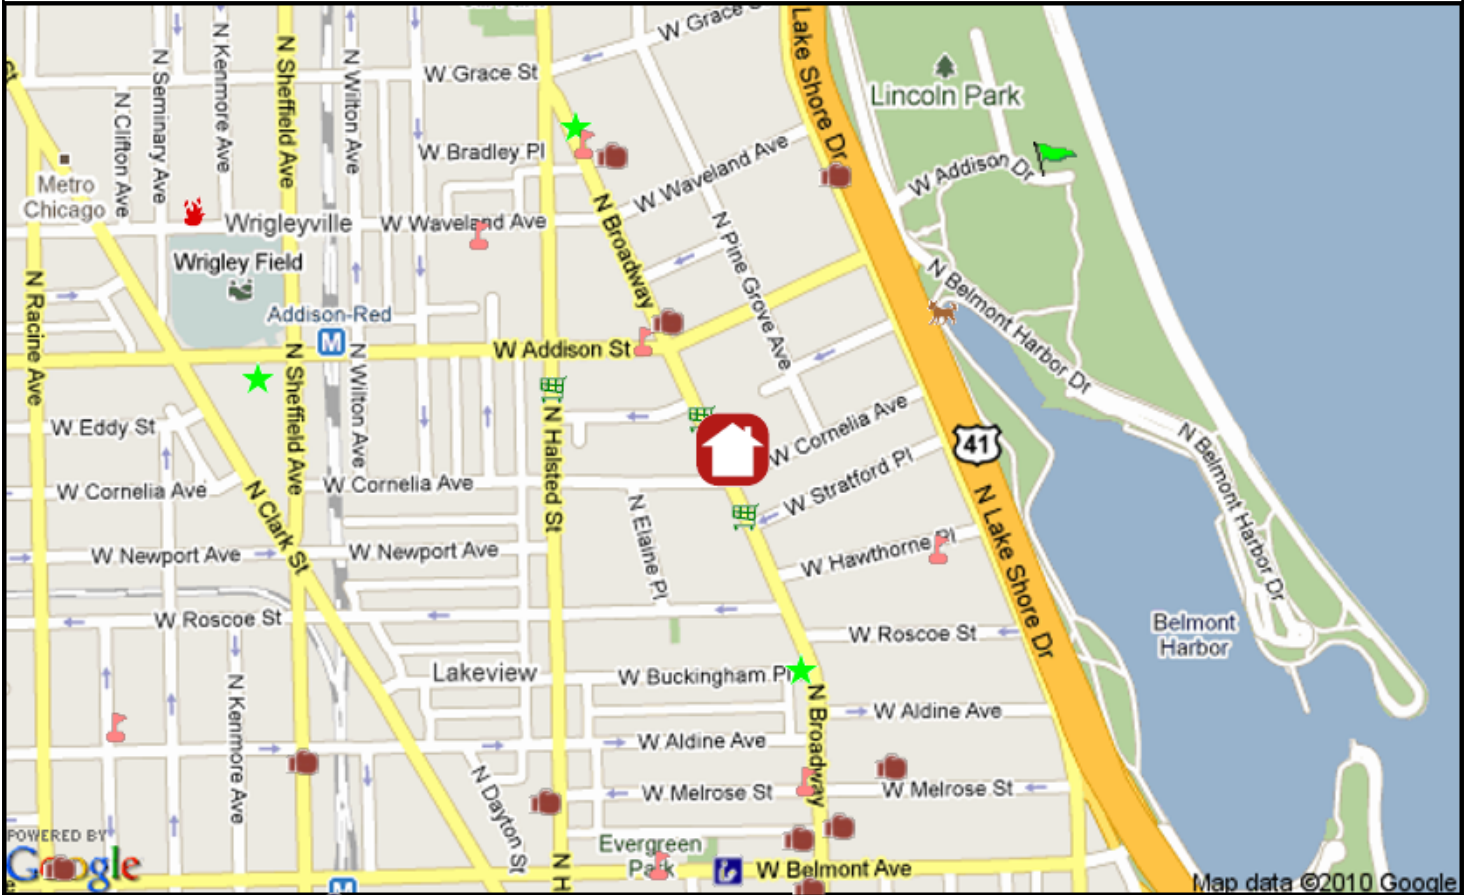

Home-Turf Report for 634 W. Cornelia, 60657

Prepared by: **Planned Property Management, Inc.**

© 2001-2009 Home-Turf Marketing Systems, L.L.C. // Visit www.hometurfonline.com or call (800) 689-1652

City Ward#: 46

Alderman: Helen Shiller
4544 N. Broadway Ave., 60640, 773-878-4646

Nearest Public High Schools:

Lake View High, 4015 N Ashland Av, 1.3mi NW
Uplift Community High School, 900 W Wilson Ave, 1.4mi N

Nearest Private High Schools:

Prologue, 640 W Irving Park Rd, 0.6mi N
Jane Addams, 1800 W Cuyler Ave, 1.6mi NW
Francis Parker HS, 330 W Webster Ave, 1.7mi S

Nearest Public Elementary Schools:

Lemoyne Elem., 851 W Waveland Av, 0.3mi NW
Nettelhorst Elem., 3252 N Broadway Av, 0.3mi S

Nearest Private Elementary Schools:

Lake View Acd., 716 W Addison St, 0.1mi NW
Chicago City Day, 541 W Hawthorne Pl, 0.2mi SE

Nearest Daycare Centers:

A Step Ahead Learning Center, 4208-20 N Broadway St, 1.0mi NW
Apple Tree Learning Center, 1733 W Irving Park Rd, 1.5mi NW
St. Vincent DePaul Center, 2145 N Halsted St, 1.7mi S

Nearest Public Library:

John Merlo, 644 W Belmont Ave, 312-744-1139, 0.4mi S

Nearest Hospital:

Thorek Hospital, 850 W Irving Park Rd, 0.7mi NW

Nearest Major Grocery Stores:

Jewel, 3531 N Broadway St, 0.0mi NW
Treasure Island, 3460 N Broadway St, 0.1mi S
Whole Foods, 3640 N Halsted St, 0.2mi W

Nearest Movie Theaters:

Brew & View, 3145 N Sheffield Ave, 0.6mi SW
Landmark Century Centre Cinema, 2828 N Clark St, 0.9mi S

Nearest Health Clubs:

Pilates on Broadway, 3619 N Broadway St, 0.1mi NW
New York Fitness Ctr, 3660 N Lake Shore Dr, 0.3mi N

Nearest Starbucks:

3358 N Broadway St, 0.2mi S

Nearest CTA Station:

Addison, Red Line, 0.4mi W

Nearest Metra Station: Ravenswood, 2.1mi NW

Nearest Fire Station: 0.6mi NW

- Starbucks
- Health Club
- Dog Park
- Day Care
- Major Grocery
- Library
- Hospital
- Post Office
- Theater
- Fire Station
- School
- CTA Station
- Metra Station
- City Park

Home-Turf Marketing Systems, L.L.C. and the users of Home-Turf assume no responsibility for any loss or impact resulting from the use of this information. No representations are made regarding the accuracy of the information provided. All data is subject to change and should be verified with local sources.