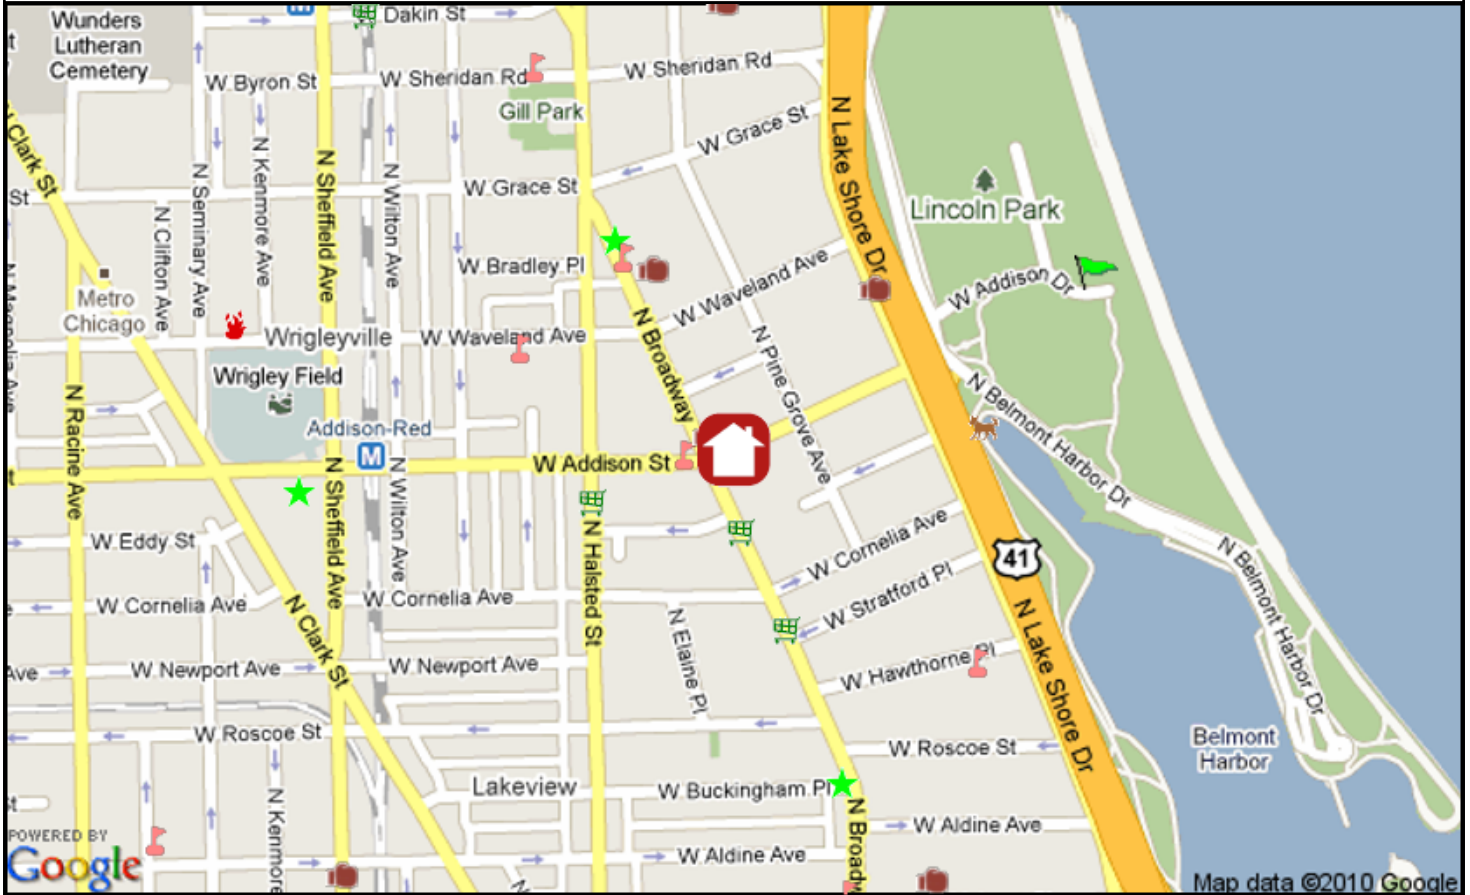

Home-Turf Report for 632 W. Addison, 60657

Prepared by: **Planned Property Management, Inc.**

© 2001-2009 Home-Turf Marketing Systems, L.L.C. // Visit www.hometurfonline.com or call (800) 689-1652

City Ward#: 46

Alderman: Helen Shiller
4544 N. Broadway Ave., 60640, 773-878-4646

Nearest Public High Schools:

Lake View High, 4015 N Ashland Av, 1.2mi NW
Uplift Community High School, 900 W Wilson Ave, 1.3mi N

Nearest Private High Schools:

Prologue, 640 W Irving Park Rd, 0.5mi N
Jane Addams, 1800 W Cuyler Ave, 1.5mi W
Francis Parker HS, 330 W Webster Ave, 1.8mi S

Nearest Public Elementary Schools:

Lemoyne Elem., 851 W Waveland Av, 0.2mi NW
Greeley Elem., 832 W Sheridan Rd, 0.4mi NW

Nearest Private Elementary Schools:

Lake View Acd., 716 W Addison St, 0.0mi W
Bernard Emet Day, 3751 N Broadway St, 0.2mi NW

Nearest Daycare Centers:

A Step Ahead Learning Center, 4208-20 N Broadway St, 0.8mi NW
Apple Tree Learning Center, 1733 W Irving Park Rd, 1.4mi W
Concordia Child Care Center, 3855 N Seeley Ave, 1.7mi W

Nearest Public Library:

John Merlo, 644 W Belmont Ave, 312-744-1139, 0.5mi S

Nearest Hospital:

Thorek Hospital, 850 W Irving Park Rd, 0.5mi NW

Nearest Major Grocery Stores:

Jewel, 3531 N Broadway St, 0.1mi S
Whole Foods, 3640 N Halsted St, 0.1mi W
Treasure Island, 3460 N Broadway St, 0.2mi S

Nearest Movie Theaters:

Brew & View, 3145 N Sheffield Ave, 0.7mi SW
Music Box, 3733 N Southport Ave, 0.9mi W

Nearest Health Clubs:

Pilates on Broadway, 3619 N Broadway St, 0.0mi NW
Quads Gym, 3727 N Broadway St, 0.2mi NW

Nearest Starbucks:

3845 N Broadway St, 0.2mi NW

Nearest CTA Station:

Addison, Red Line, 0.4mi W

Nearest Metra Station: Ravenswood, 2.0mi NW

Nearest Fire Station: 0.5mi W

- Starbucks
- Health Club
- Dog Park
- Day Care
- Major Grocery
- Library
- Hospital
- Post Office
- Theater
- Fire Station
- School
- CTA Station
- Metra Station
- City Park

Home-Turf Marketing Systems, L.L.C. and the users of Home-Turf assume no responsibility for any loss or impact resulting from the use of this information. No representations are made regarding the accuracy of the information provided. All data is subject to change and should be verified with local sources.