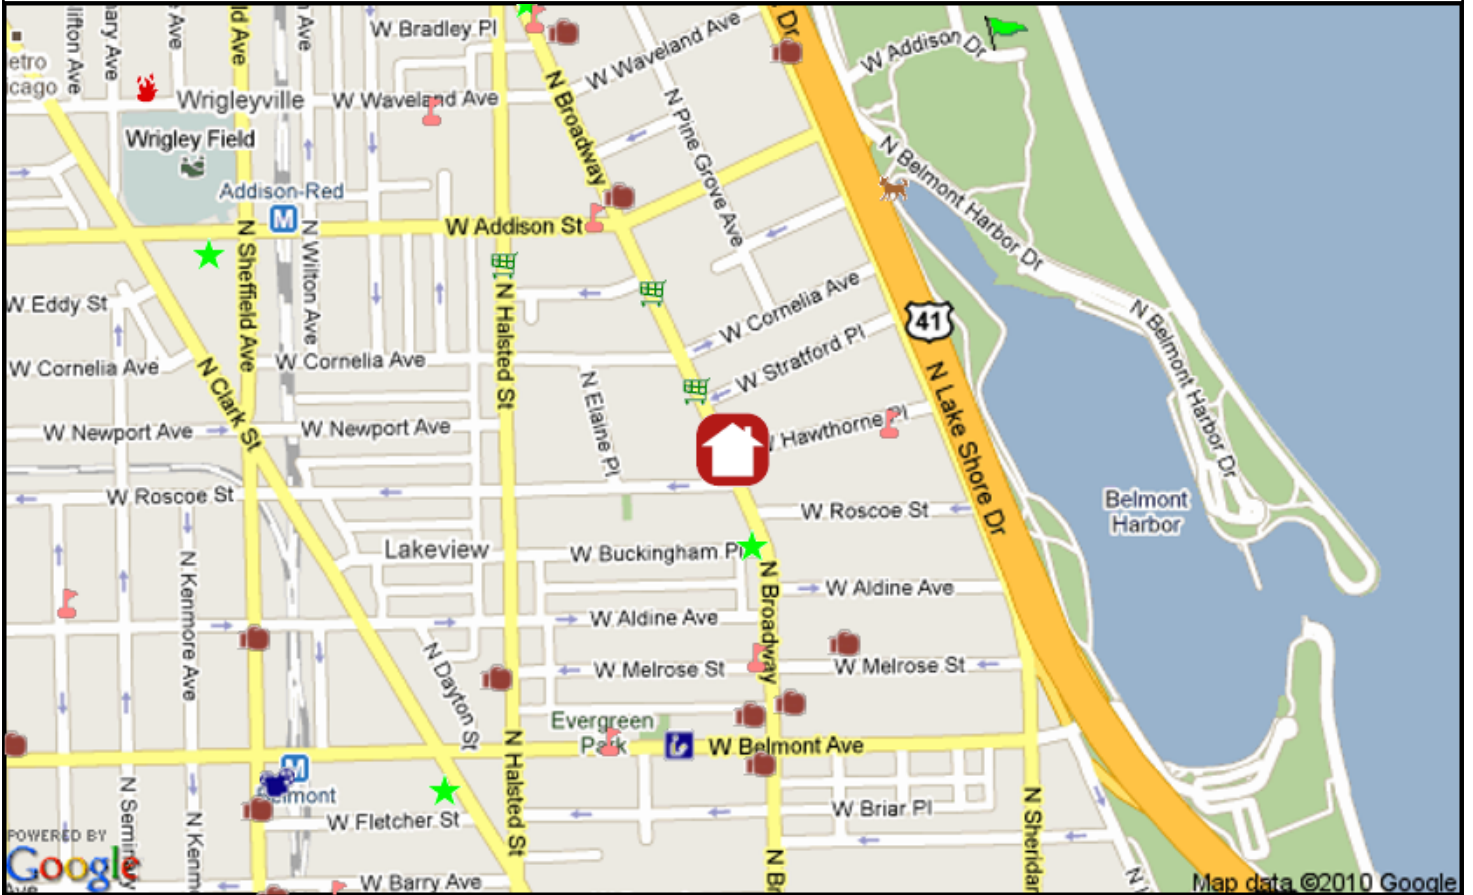

Home-Turf Report for 596 W. Hawthorne, 60657

Prepared by: **Planned Property Management, Inc.**

© 2001-2009 Home-Turf Marketing Systems, L.L.C. // Visit www.hometurfonline.com or call (800) 689-1652

City Ward#: 44

Alderman: Thomas M. Tunney
1057 W. Belmont Ave., 60657, 773-525-6034

Nearest Public High Schools:

Lake View High, 4015 N Ashland Av, 1.4mi NW
Uplift Community High School, 900 W Wilson Ave, 1.5mi N

Nearest Private High Schools:

Prologue, 640 W Irving Park Rd, 0.7mi N
Francis Parker HS, 330 W Webster Ave, 1.6mi S
Jane Addams, 1800 W Cuyler Ave, 1.7mi NW

Nearest Public Elementary Schools:

Nettelhorst Elem., 3252 N Broadway Av, 0.2mi S
Lemoyne Elem., 851 W Waveland Av, 0.4mi NW

Nearest Private Elementary Schools:

Chicago City Day, 541 W Hawthorne Pl, 0.2mi E
Lake View Acd., 716 W Addison St, 0.3mi NW

Nearest Daycare Centers:

A Step Ahead Learning Center, 4208-20 N Broadway St, 1.1mi NW
Apple Tree Learning Center, 1733 W Irving Park Rd, 1.6mi NW
St. Vincent DePaul Center, 2145 N Halsted St, 1.6mi S

Nearest Public Library:

John Merlo, 644 W Belmont Ave, 312-744-1139, 0.3mi S

Nearest Hospital:

Advocate Illinois Masonic Medical Ctr, 836 W Wellington Ave, 0.6mi SW

Nearest Major Grocery Stores:

Treasure Island, 3460 N Broadway St, 0.1mi NW
Jewel, 3531 N Broadway St, 0.2mi NW
Whole Foods, 3640 N Halsted St, 0.3mi NW

Nearest Movie Theaters:

Brew & View, 3145 N Sheffield Ave, 0.5mi SW
Landmark Century Centre Cinema, 2828 N Clark St, 0.7mi S

Nearest Health Clubs:

Heller JCC, 524 W Melrose St, 0.2mi SE
Sweat Shop, 3215 N Broadway St, 0.3mi S

Nearest Starbucks:

3358 N Broadway St, 0.1mi S

Nearest CTA Station:

Addison, Red Line, 0.5mi NW

Nearest Metra Station: Clybourn, 2.2mi SW

Nearest Fire Station: 0.7mi NW

- Starbucks
- Health Club
- Dog Park
- Day Care
- Major Grocery
- Library
- Hospital
- Post Office
- Theater
- Fire Station
- School
- CTA Station
- Metra Station
- City Park

Home-Turf Marketing Systems, L.L.C. and the users of Home-Turf assume no responsibility for any loss or impact resulting from the use of this information. No representations are made regarding the accuracy of the information provided. All data is subject to change and should be verified with local sources.