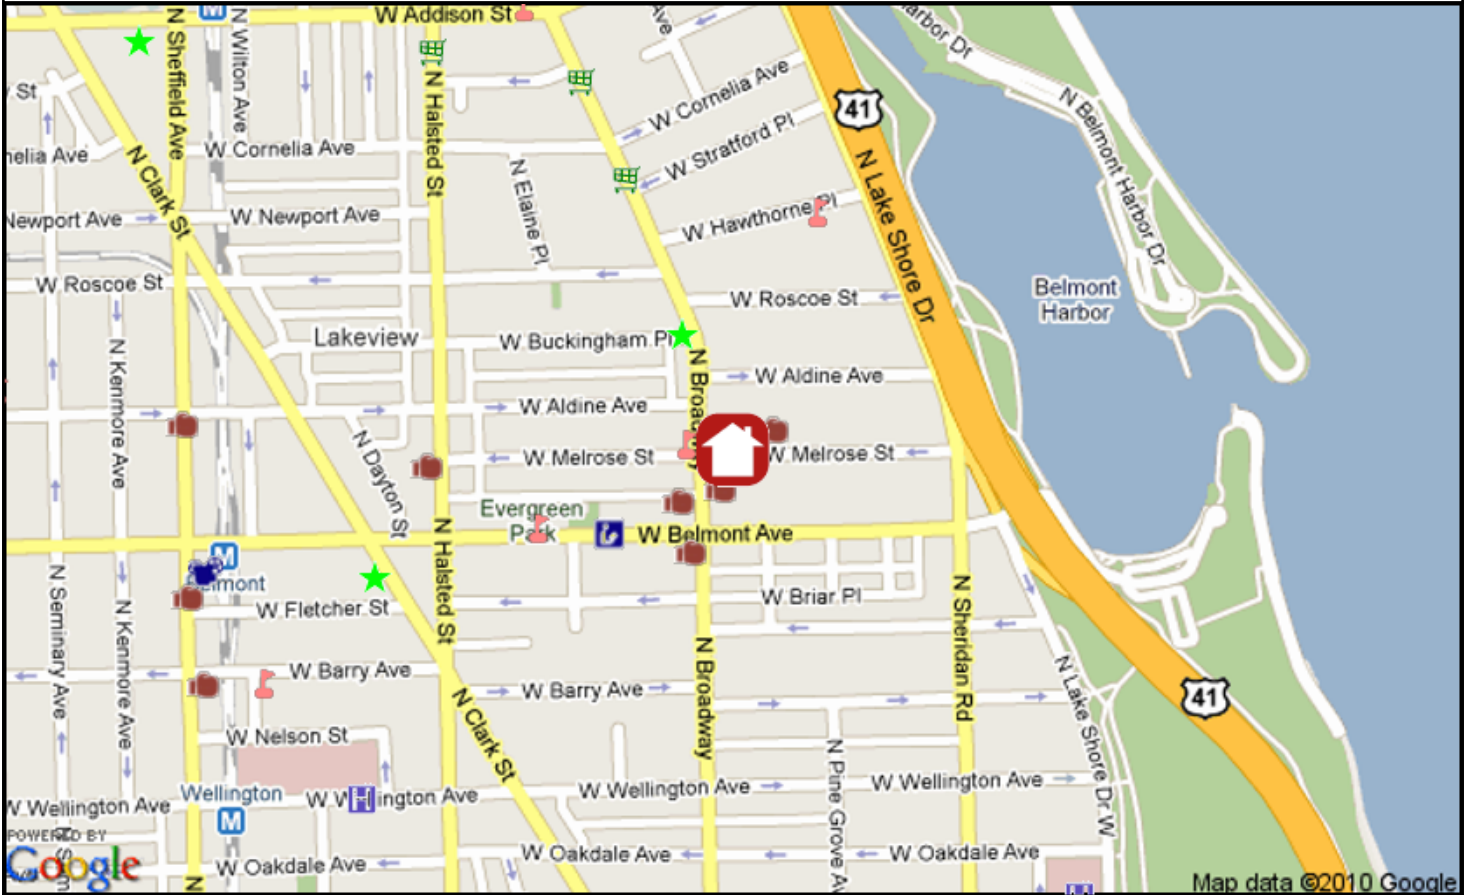

Home-Turf Report for 544 W. Melrose, 60657

Prepared by: **Planned Property Management, Inc.**

© 2001-2009 Home-Turf Marketing Systems, L.L.C. // Visit www.hometurfonline.com or call (800) 689-1652

City Ward#: 44

Alderman: Thomas M. Tunney
1057 W. Belmont Ave., 60657, 773-525-6034

Nearest Public High Schools:

Lake View High, 4015 N Ashland Av, 1.6mi NW
Lincoln Park High, 2001 N Orchard St, 1.6mi S

Nearest Private High Schools:

Prologue, 640 W Irving Park Rd, 0.9mi N
Francis Parker HS, 330 W Webster Ave, 1.4mi S
Jane Addams, 1800 W Cuyler Ave, 1.8mi NW

Nearest Public Elementary Schools:

Nettelhorst Elem., 3252 N Broadway Av, 0.0mi W
Inter-American Magnet, 919 W Barry Av, 0.5mi SW

Nearest Private Elementary Schools:

Mount Carmel Acd., 720 W Belmont Ave, 0.2mi W
Chicago City Day, 541 W Hawthorne Pl, 0.2mi N

Nearest Daycare Centers:

A Step Ahead Learning Center, 4208-20 N Broadway St, 1.3mi N
St. Vincent DePaul Center, 2145 N Halsted St, 1.4mi S
Apple Tree Learning Center, 1733 W Irving Park Rd, 1.7mi NW

Nearest Public Library:

John Merlo, 644 W Belmont Ave, 312-744-1139, 0.1mi SW

Nearest Hospital:

Advocate Illinois Masonic Medical Ctr, 836 W Wellington Ave, 0.5mi SW

Nearest Major Grocery Stores:

Treasure Island, 3460 N Broadway St, 0.3mi N
Jewel, 3531 N Broadway St, 0.4mi N
Whole Foods, 3640 N Halsted St, 0.5mi NW

Nearest Movie Theaters:

Brew & View, 3145 N Sheffield Ave, 0.5mi W
Landmark Century Centre Cinema, 2828 N Clark St, 0.5mi S

Nearest Health Clubs:

Sweat Shop, 3215 N Broadway St, 0.0mi S
Heller JCC, 524 W Melrose St, 0.0mi NE

Nearest Starbucks:

3358 N Broadway St, 0.1mi NW

Nearest CTA Station:

Belmont, Red, Brown, Purple (Express), 0.5mi W

Nearest Metra Station:

Clybourn, 2.1mi SW
Nearest Fire Station: 0.7mi SW

- Starbucks
- Health Club
- Dog Park
- Day Care
- Major Grocery
- Library
- Hospital
- Post Office
- Theater
- Fire Station
- School
- CTA Station
- Metra Station
- City Park

Home-Turf Marketing Systems, L.L.C. and the users of Home-Turf assume no responsibility for any loss or impact resulting from the use of this information. No representations are made regarding the accuracy of the information provided. All data is subject to change and should be verified with local sources.