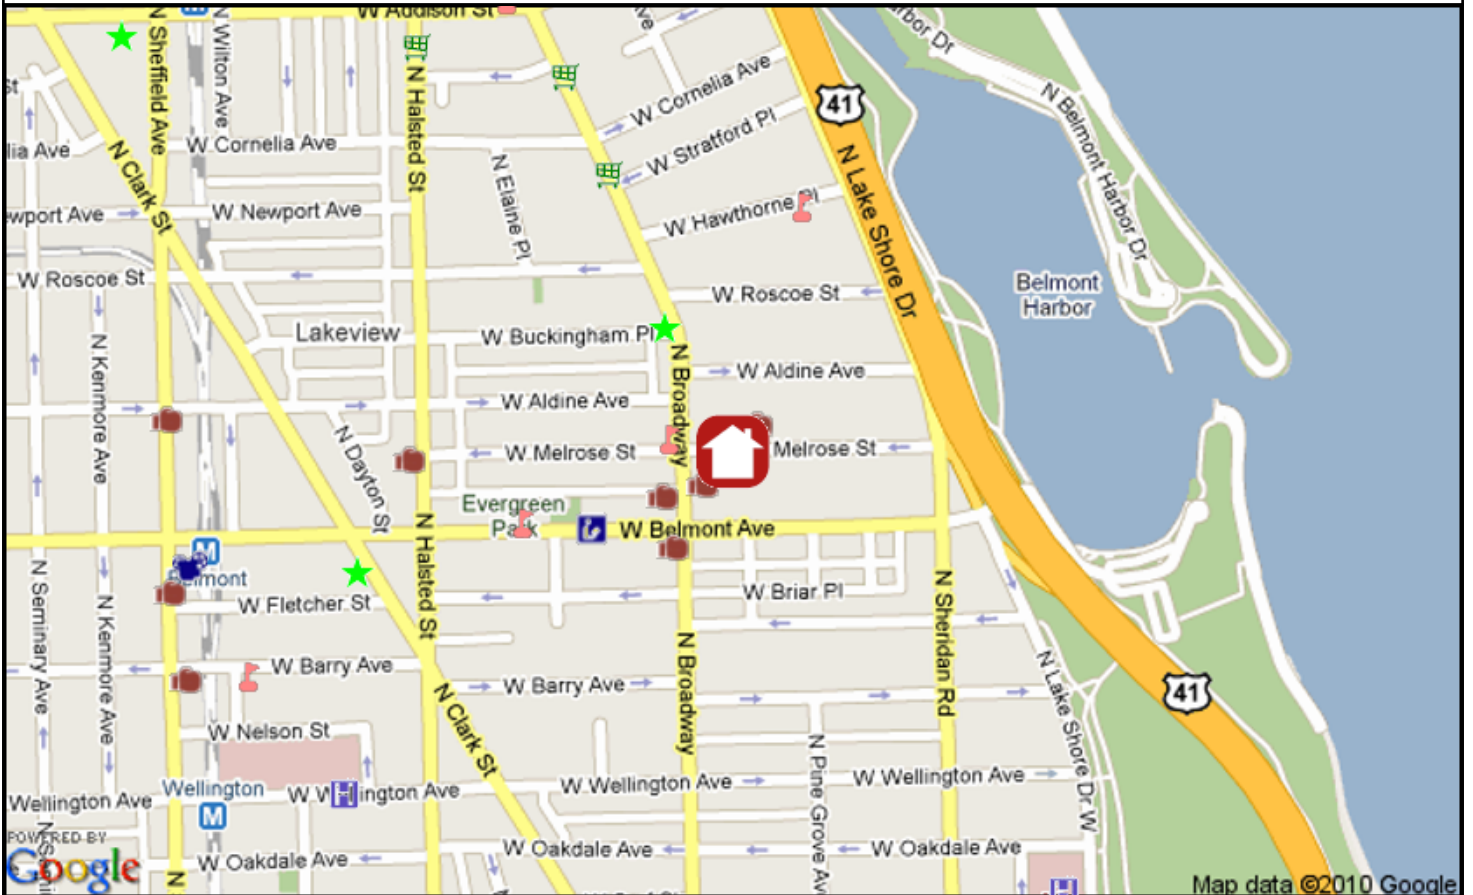

Home-Turf Report for 537 W. Melrose, 60657

Prepared by: **Planned Property Management, Inc.**

© 2001-2009 Home-Turf Marketing Systems, L.L.C. // Visit www.hometurfonline.com or call (800) 689-1652

City Ward#: 44

Alderman: Thomas M. Tunney
1057 W. Belmont Ave., 60657, 773-525-6034

Nearest Public High Schools:

Lincoln Park High, 2001 N Orchard St, 1.6mi S
Lake View High, 4015 N Ashland Av, 1.6mi NW

Nearest Private High Schools:

Prologue, 640 W Irving Park Rd, 1.0mi N
Francis Parker HS, 330 W Webster Ave, 1.3mi S
Jane Addams, 1800 W Cuyler Ave, 1.9mi NW

Nearest Public Elementary Schools:

Nettelhorst Elem., 3252 N Broadway Av, 0.1mi W
Inter-American Magnet, 919 W Barry Av, 0.5mi SW

Nearest Private Elementary Schools:

Mount Carmel Acd., 720 W Belmont Ave, 0.2mi W
Chicago City Day, 541 W Hawthorne Pl, 0.2mi N

Nearest Daycare Centers:

A Step Ahead Learning Center, 4208-20 N Broadway St, 1.3mi NW
St. Vincent DePaul Center, 2145 N Halsted St, 1.4mi S
Apple Tree Learning Center, 1733 W Irving Park Rd, 1.7mi NW

Nearest Public Library:

John Merlo, 644 W Belmont Ave, 312-744-1139, 0.2mi SW

Nearest Hospital:

Advocate Illinois Masonic Medical Ctr, 836 W Wellington Ave, 0.5mi SW

Nearest Major Grocery Stores:

Treasure Island, 3460 N Broadway St, 0.3mi NW
Jewel, 3531 N Broadway St, 0.4mi NW
Whole Foods, 3640 N Halsted St, 0.5mi NW

Nearest Movie Theaters:

Landmark Century Centre Cinema, 2828 N Clark St, 0.5mi S
Brew & View, 3145 N Sheffield Ave, 0.5mi W

Nearest Health Clubs:

Heller JCC, 524 W Melrose St, 0.0mi NE
Sweat Shop, 3215 N Broadway St, 0.0mi W

Nearest Starbucks:

3358 N Broadway St, 0.1mi NW

Nearest CTA Station:

Belmont, Red, Brown, Purple (Express), 0.5mi W

Nearest Metra Station:

Clybourn, 2.1mi SW

Nearest Fire Station:

0.7mi SW

- Starbucks
- Health Club
- Dog Park
- Day Care
- Major Grocery
- Library
- Hospital
- Post Office
- Theater
- Fire Station
- School
- CTA Station
- Metra Station
- City Park

Home-Turf Marketing Systems, L.L.C. and the users of Home-Turf assume no responsibility for any loss or impact resulting from the use of this information. No representations are made regarding the accuracy of the information provided. All data is subject to change and should be verified with local sources.