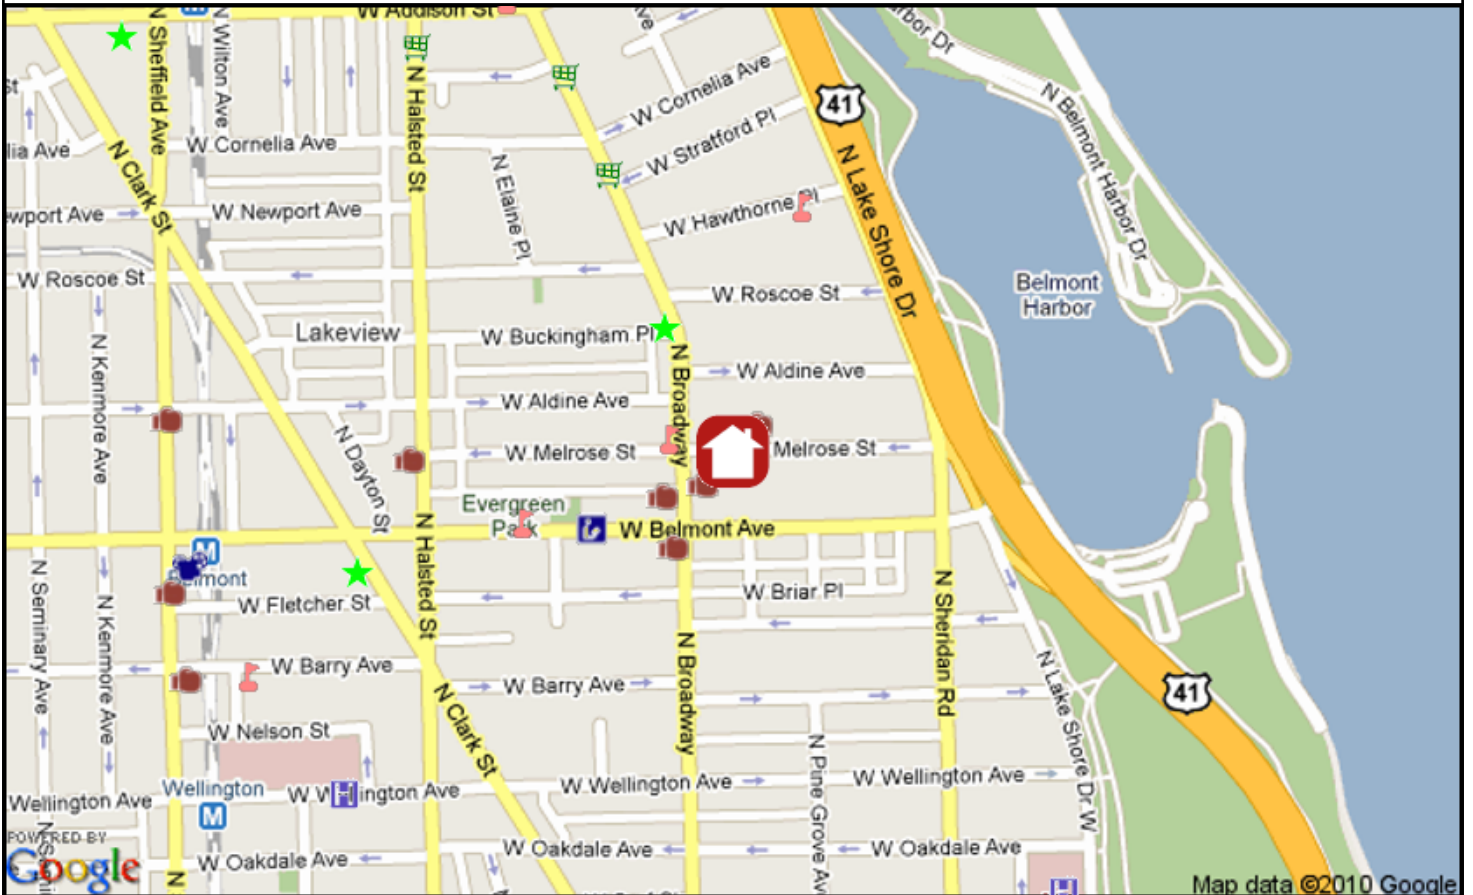

Home-Turf Report for 537 W. Melrose, 60657

Prepared by: **Planned Property Management, Inc.**

© 2001-2009 Home-Turf Marketing Systems, L.L.C. // Visit www.hometurfonline.com or call (800) 689-1652

City Ward#: 44

Alderman: Thomas M. Tunney
1057 W. Belmont Ave., 60657, 773-525-6034

Nearest Public High Schools:

Lincoln Park High, 2001 N Orchard St, 1.6mi S
Lake View High, 4015 N Ashland Av, 1.6mi NW

Nearest Private High Schools:

Prologue, 640 W Irving Park Rd, 1.0mi N
Francis Parker HS, 330 W Webster Ave, 1.3mi S
Jane Addams, 1800 W Cuyler Ave, 1.9mi NW

Nearest Public Elementary Schools:

Nettelhorst Elem., 3252 N Broadway Av, 0.1mi W
Inter-American Magnet, 919 W Barry Av, 0.5mi SW

Nearest Private Elementary Schools:

Mount Carmel Acd., 720 W Belmont Ave, 0.2mi W
Chicago City Day, 541 W Hawthorne Pl, 0.2mi N

Nearest Daycare Centers:

A Step Ahead Learning Center, 4208-20 N Broadway St, 1.3mi NW
St. Vincent DePaul Center, 2145 N Halsted St, 1.4mi S
Apple Tree Learning Center, 1733 W Irving Park Rd, 1.7mi NW

Nearest Public Library:

John Merlo, 644 W Belmont Ave, 312-744-1139, 0.2mi SW

Nearest Hospital:

Advocate Illinois Masonic Medical Ctr, 836 W Wellington Ave, 0.5mi SW

Nearest Major Grocery Stores:

Treasure Island, 3460 N Broadway St, 0.3mi NW
Jewel, 3531 N Broadway St, 0.4mi NW
Whole Foods, 3640 N Halsted St, 0.5mi NW

Nearest Movie Theaters:

Landmark Century Centre Cinema, 2828 N Clark St, 0.5mi S
Brew & View, 3145 N Sheffield Ave, 0.5mi W

Nearest Health Clubs:

Heller JCC, 524 W Melrose St, 0.0mi NE
Sweat Shop, 3215 N Broadway St, 0.0mi W

Nearest Starbucks:

3358 N Broadway St, 0.1mi W

Nearest CTA Station:

Belmont, Red, Brown, Purple (Express), 0.5mi W

Nearest Metra Station:

Clybourn, 2.1mi SW

Nearest Fire Station:

0.7mi SW

- Starbucks
- Health Club
- Dog Park
- Day Care
- Major Grocery
- Library
- Hospital
- Post Office
- Theater
- Fire Station
- School
- CTA Station
- Metra Station
- City Park

Home-Turf Marketing Systems, L.L.C. and the users of Home-Turf assume no responsibility for any loss or impact resulting from the use of this information. No representations are made regarding the accuracy of the information provided. All data is subject to change and should be verified with local sources.