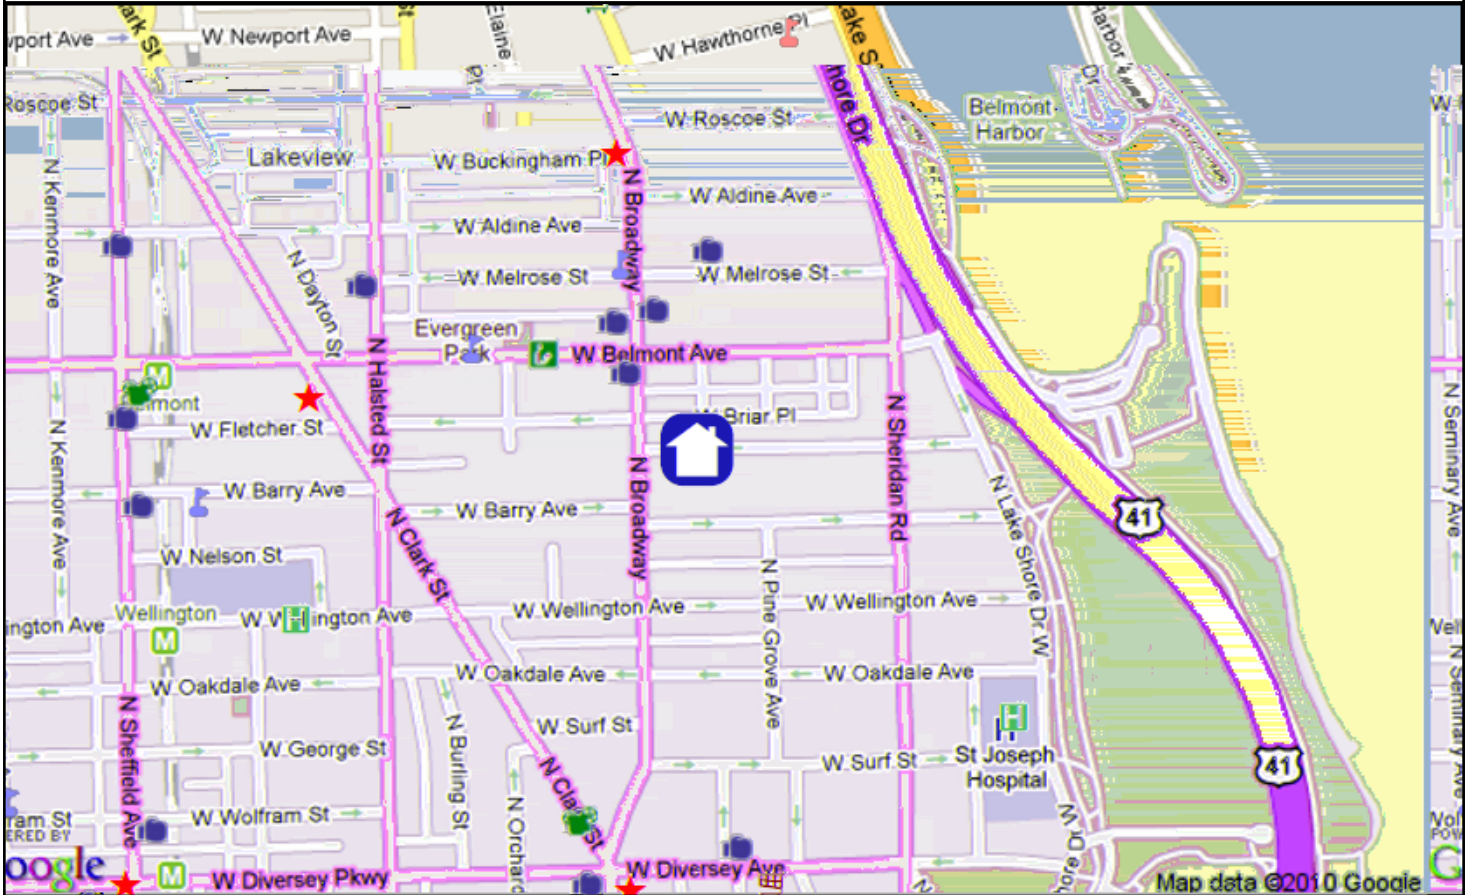

Home-Turf Report for 515 W. Briar, 60657

Prepared by: **Planned Property Management, Inc.**

© 2001-2009 Home-Turf Marketing Systems, L.L.C. // Visit www.hometurfonline.com or call (800) 689-1652

City Ward#: 44

Alderman: Thomas M. Tunney
1057 W. Belmont Ave., 60657, 773-525-6034

Nearest Public High Schools:

Lincoln Park High, 2001 N Orchard St, 1.4mi S
Lake View High, 4015 N Ashland Av, 1.7mi NW

Nearest Private High Schools:

Prologue, 640 W Irving Park Rd, 1.1mi N
Francis Parker HS, 330 W Webster Ave, 1.2mi S
Jane Addams, 1800 W Cuyler Ave, 2.0mi NW

Nearest Public Elementary Schools:

Nettelhorst Elem., 3252 N Broadway Av, 0.2mi N
Inter-American Magnet, 919 W Barry Av, 0.5mi W

Nearest Private Elementary Schools:

Mount Carmel Acd., 720 W Belmont Ave, 0.2mi NW
Chicago City Day, 541 W Hawthorne Pl, 0.4mi N

Nearest Daycare Centers:

St. Vincent DePaul Center, 2145 N Halsted St, 1.2mi S
A Step Ahead Learning Center, 4208-20 N Broadway St, 1.5mi N
KinderCare, 1733 N. Marcey St., 1.8mi S

Nearest Public Library:

John Merlo, 644 W Belmont Ave, 312-744-1139, 0.2mi NW

Nearest Hospital:

St. Joseph Hospital, 2900 N Lake Shore Dr, 0.4mi SE

Nearest Major Grocery Stores:

Market Place Foods, 521 W Diversey Pkwy, 0.4mi S
Treasure Island, 3460 N Broadway St, 0.5mi N
Jewel, 3531 N Broadway St, 0.6mi N

Nearest Movie Theaters:

Landmark Century Centre Cinema, 2828 N Clark St, 0.4mi S
Brew & View, 3145 N Sheffield Ave, 0.5mi W

Nearest Health Clubs:

Pulse Cardio Fitness, 3170 N Broadway St, 0.1mi NW
Sweat Shop, 3215 N Broadway St, 0.1mi N

Nearest Starbucks:

3358 N Broadway St, 0.3mi N

Nearest CTA Station:

Belmont, Red, Brown, Purple (Express), 0.5mi W

Nearest Metra Station:

Clybourn, 2.0mi SW

Nearest Fire Station:

0.6mi SW

- Starbucks
- Health Club
- Dog Park
- Day Care
- Major Grocery
- Library
- Hospital
- Post Office
- Theater
- Fire Station
- School
- CTA Station
- Metra Station
- City Park

Home-Turf Marketing Systems, L.L.C. and the users of Home-Turf assume no responsibility for any loss or impact resulting from the use of this information. No representations are made regarding the accuracy of the information provided. All data is subject to change and should be verified with local sources.