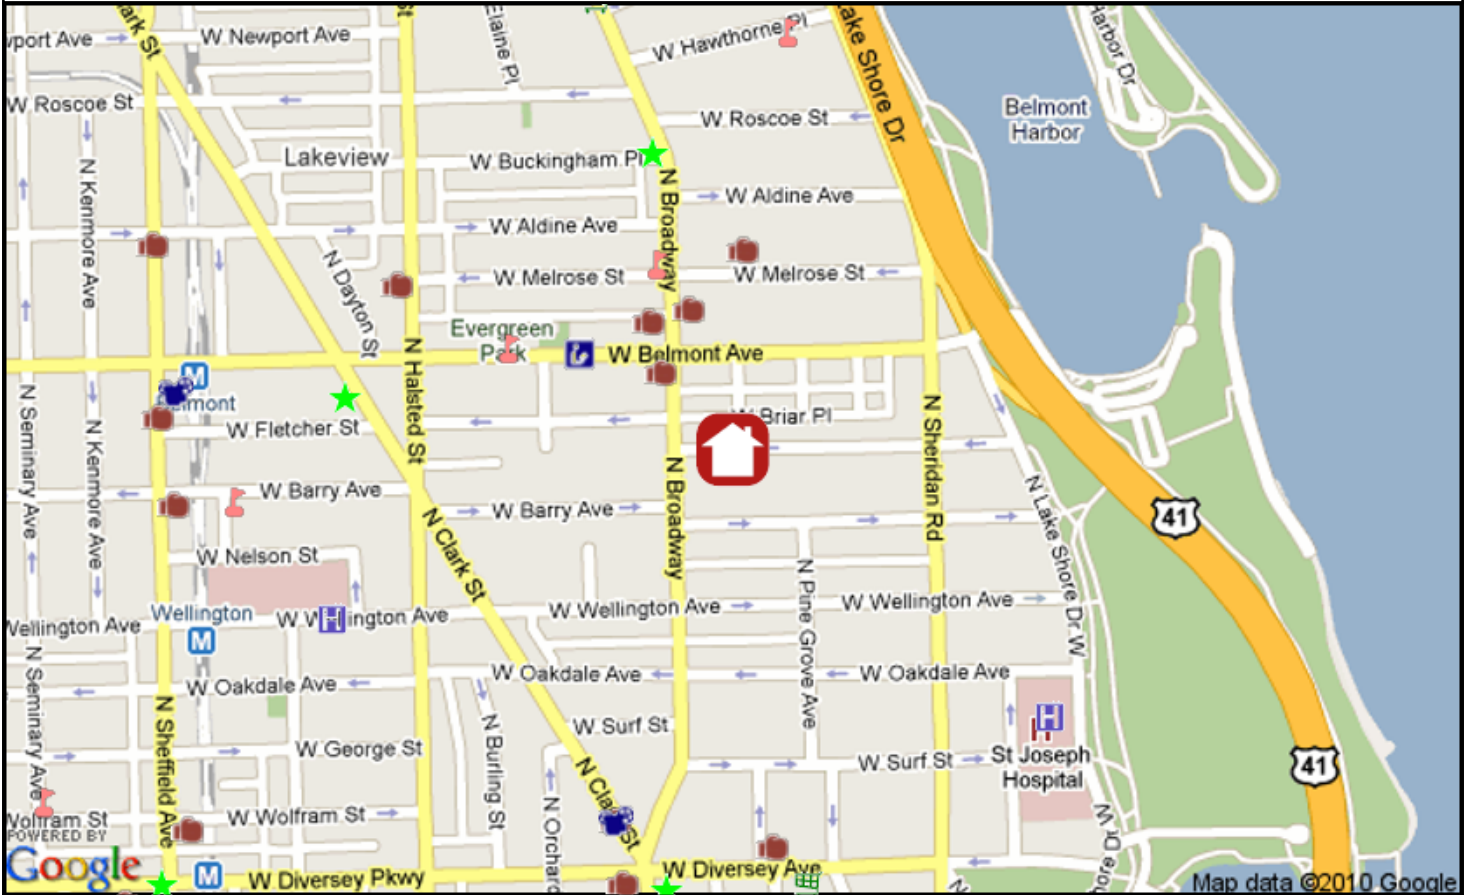

Home-Turf Report for 515 W. Briar, 60657

Prepared by: **Planned Property Management, Inc.**

© 2001-2009 Home-Turf Marketing Systems, L.L.C. // Visit www.hometurfonline.com or call (800) 689-1652

City Ward#: 44

Alderman: Thomas M. Tunney
1057 W. Belmont Ave., 60657, 773-525-6034

Nearest Public High Schools:

Lincoln Park High, 2001 N Orchard St, 1.4mi S
Lake View High, 4015 N Ashland Av, 1.7mi NW

Nearest Private High Schools:

Prologue, 640 W Irving Park Rd, 1.1mi N
Francis Parker HS, 330 W Webster Ave, 1.2mi S
Jane Addams, 1800 W Cuyler Ave, 2.0mi NW

Nearest Public Elementary Schools:

Nettelhorst Elem., 3252 N Broadway Av, 0.2mi N
Inter-American Magnet, 919 W Barry Av, 0.5mi W

Nearest Private Elementary Schools:

Mount Carmel Acd., 720 W Belmont Ave, 0.2mi NW
Chicago City Day, 541 W Hawthorne Pl, 0.4mi N

Nearest Daycare Centers:

St. Vincent DePaul Center, 2145 N Halsted St, 1.2mi S
A Step Ahead Learning Center, 4208-20 N Broadway St, 1.5mi N
KinderCare, 1733 N. Marcey St., 1.8mi S

Nearest Public Library:

John Merlo, 644 W Belmont Ave, 312-744-1139, 0.2mi NW

Nearest Hospital:

St. Joseph Hospital, 2900 N Lake Shore Dr, 0.4mi SE

Nearest Major Grocery Stores:

Market Place Foods, 521 W Diversey Pkwy, 0.4mi S
Treasure Island, 3460 N Broadway St, 0.5mi N
Jewel, 3531 N Broadway St, 0.6mi N

Nearest Movie Theaters:

Landmark Century Centre Cinema, 2828 N Clark St, 0.4mi S
Brew & View, 3145 N Sheffield Ave, 0.5mi W

Nearest Health Clubs:

Pulse Cardio Fitness, 3170 N Broadway St, 0.1mi NW
Sweat Shop, 3215 N Broadway St, 0.1mi N

Nearest Starbucks:

3358 N Broadway St, 0.3mi N

Nearest CTA Station:

Belmont, Red, Brown, Purple (Express), 0.5mi W

Nearest Metra Station:

Clybourn, 2.0mi SW

Nearest Fire Station:

0.6mi SW

- Starbucks
- Health Club
- Dog Park
- Day Care
- Major Grocery
- Library
- Hospital
- Post Office
- Theater
- Fire Station
- School
- CTA Station
- Metra Station
- City Park

Home-Turf Marketing Systems, L.L.C. and the users of Home-Turf assume no responsibility for any loss or impact resulting from the use of this information. No representations are made regarding the accuracy of the information provided. All data is subject to change and should be verified with local sources.