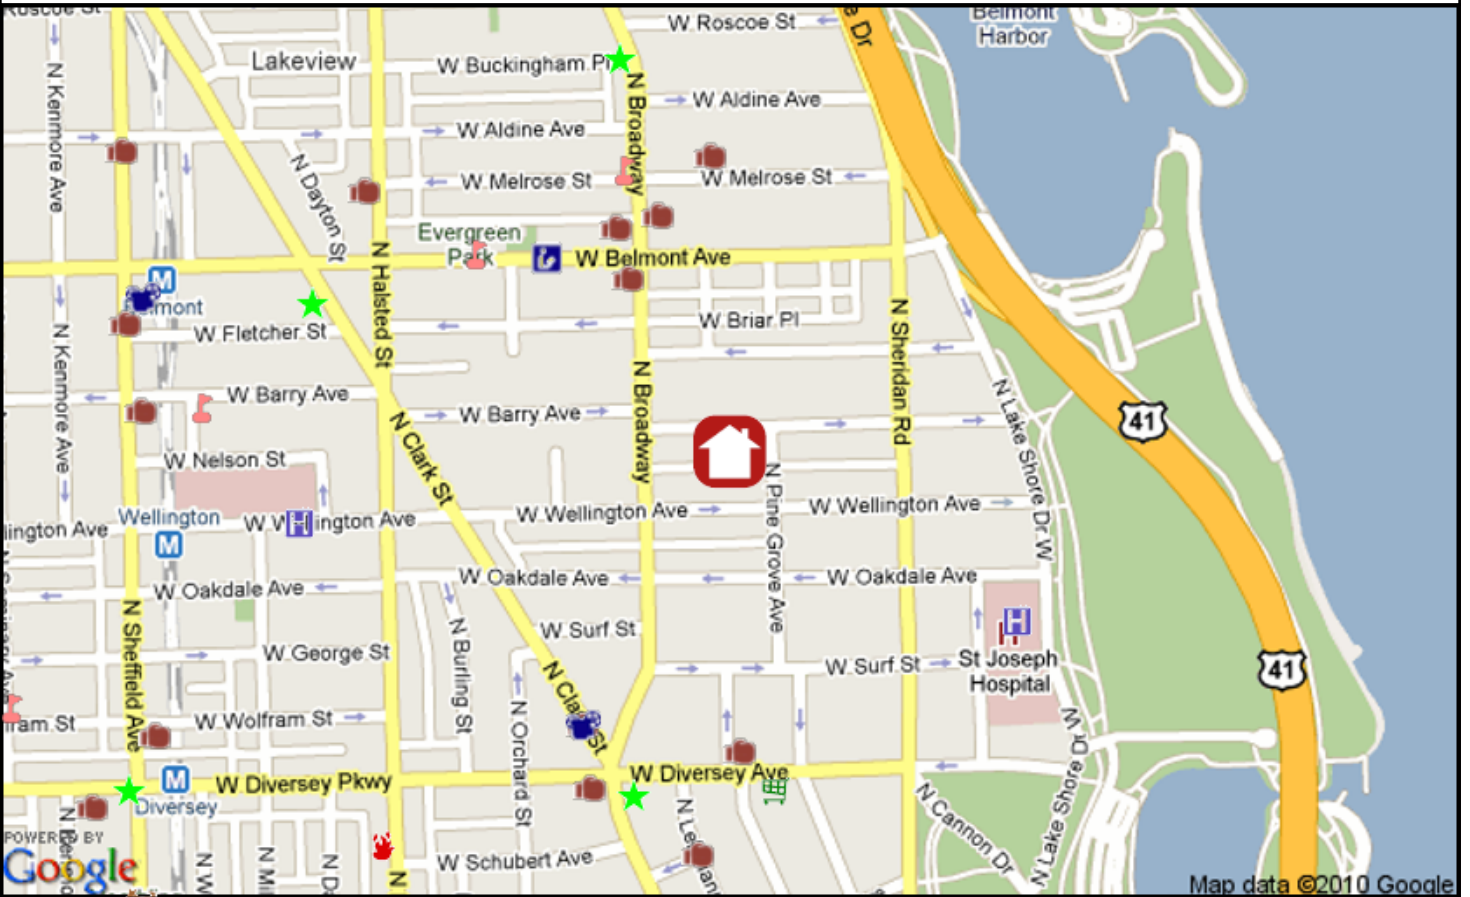

Home-Turf Report for 515 W. Barry, 60657

Prepared by: **Planned Property Management, Inc.**

© 2001-2009 Home-Turf Marketing Systems, L.L.C. // Visit www.hometurfonline.com or call (800) 689-1652

City Ward#: 44

Alderman: Thomas M. Tunney
1057 W. Belmont Ave., 60657, 773-525-6034

Nearest Public High Schools:

Lincoln Park High, 2001 N Orchard St, 1.3mi S
Lake View High, 4015 N Ashland Av, 1.8mi NW

Nearest Private High Schools:

Francis Parker HS, 330 W Webster Ave, 1.1mi S
Prologue, 640 W Irving Park Rd, 1.2mi N
Latin School Of Chicago Upper, 59 W North Blvd, 2.0mi SE

Nearest Public Elementary Schools:

Nettelhorst Elem., 3252 N Broadway Av, 0.3mi N
Inter-American Magnet, 919 W Barry Av, 0.5mi W

Nearest Private Elementary Schools:

Mount Carmel Acd., 720 W Belmont Ave, 0.3mi NW
Chicago City Day, 541 W Hawthorne Pl, 0.5mi N

Nearest Daycare Centers:

St. Vincent DePaul Center, 2145 N Halsted St, 1.1mi S
A Step Ahead Learning Center, 4208-20 N Broadway St, 1.6mi N
KinderCare, 1733 N. Marcey St., 1.8mi S

Nearest Public Library:

John Merlo, 644 W Belmont Ave, 312-744-1139, 0.3mi NW

Nearest Hospital:

St. Joseph Hospital, 2900 N Lake Shore Dr, 0.3mi SE

Nearest Major Grocery Stores:

Market Place Foods, 521 W Diversey Pkwy, 0.3mi S
Treasure Island, 3460 N Broadway St, 0.6mi N
Jewel, 3531 N Broadway St, 0.7mi N

Nearest Movie Theaters:

Landmark Century Centre Cinema, 2828 N Clark St, 0.3mi SW
Brew & View, 3145 N Sheffield Ave, 0.6mi W

Nearest Health Clubs:

Pulse Cardio Fitness, 3170 N Broadway St, 0.2mi NW
Sweat Shop, 3215 N Broadway St, 0.2mi N

Nearest Starbucks:

617 W Diversey Pkwy, 0.3mi S

Nearest CTA Station:

Wellington, Brown, Purple (Express), 0.6mi W

Nearest Metra Station:

Clybourn, 1.9mi SW

Nearest Fire Station:

0.5mi SW

- Starbucks
- Health Club
- Dog Park
- Day Care
- Major Grocery
- Library
- Hospital
- Post Office
- Theater
- Fire Station
- School
- CTA Station
- Metra Station
- City Park

Home-Turf Marketing Systems, L.L.C. and the users of Home-Turf assume no responsibility for any loss or impact resulting from the use of this information. No representations are made regarding the accuracy of the information provided. All data is subject to change and should be verified with local sources.