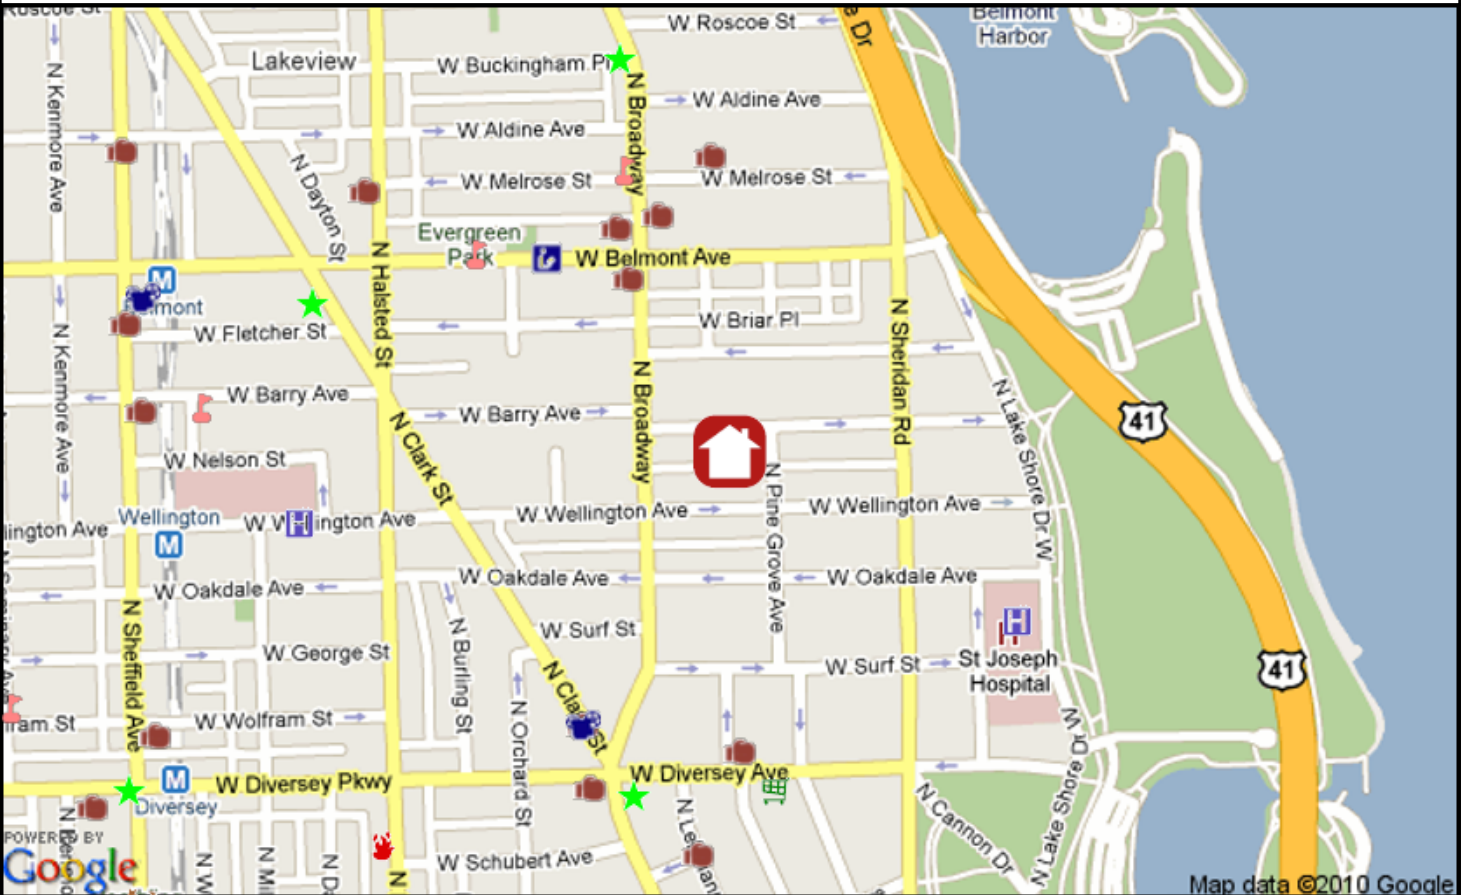

Home-Turf Report for 515 W. Barry, 60657

Prepared by: **Planned Property Management, Inc.**

© 2001-2009 Home-Turf Marketing Systems, L.L.C. // Visit www.hometurfonline.com or call (800) 689-1652

City Ward#: 44

Alderman: Thomas M. Tunney
1057 W. Belmont Ave., 60657, 773-525-6034

Nearest Public High Schools:

Lincoln Park High, 2001 N Orchard St, 1.3mi S
Lake View High, 4015 N Ashland Av, 1.8mi NW

Nearest Private High Schools:

Francis Parker HS, 330 W Webster Ave, 1.1mi S
Prologue, 640 W Irving Park Rd, 1.2mi N
Latin School Of Chicago Upper, 59 W North Blvd, 2.0mi SE

Nearest Public Elementary Schools:

Nettelhorst Elem., 3252 N Broadway Av, 0.3mi N
Inter-American Magnet, 919 W Barry Av, 0.5mi W

Nearest Private Elementary Schools:

Mount Carmel Acd., 720 W Belmont Ave, 0.3mi NW
Chicago City Day, 541 W Hawthorne Pl, 0.5mi N

Nearest Daycare Centers:

St. Vincent DePaul Center, 2145 N Halsted St, 1.1mi S
A Step Ahead Learning Center, 4208-20 N Broadway St, 1.6mi N
KinderCare, 1733 N. Marcey St., 1.8mi S

Nearest Public Library:

John Merlo, 644 W Belmont Ave, 312-744-1139, 0.3mi NW

Nearest Hospital:

St. Joseph Hospital, 2900 N Lake Shore Dr, 0.3mi SE

Nearest Major Grocery Stores:

Market Place Foods, 521 W Diversey Pkwy, 0.3mi S
Treasure Island, 3460 N Broadway St, 0.6mi N
Jewel, 3531 N Broadway St, 0.7mi N

Nearest Movie Theaters:

Landmark Century Centre Cinema, 2828 N Clark St, 0.3mi SW
Brew & View, 3145 N Sheffield Ave, 0.6mi W

Nearest Health Clubs:

Pulse Cardio Fitness, 3170 N Broadway St, 0.2mi NW
Sweat Shop, 3215 N Broadway St, 0.2mi N

Nearest Starbucks:

617 W Diversey Pkwy, 0.3mi S

Nearest CTA Station:

Wellington, Brown, Purple (Express), 0.6mi W

Nearest Metra Station: Clybourn, 1.9mi SW

Nearest Fire Station: 0.5mi SW

- Starbucks
- Health Club
- Dog Park
- Day Care
- Major Grocery
- Library
- Hospital
- Post Office
- Theater
- Fire Station
- School
- CTA Station
- Metra Station
- City Park

Home-Turf Marketing Systems, L.L.C. and the users of Home-Turf assume no responsibility for any loss or impact resulting from the use of this information. No representations are made regarding the accuracy of the information provided. All data is subject to change and should be verified with local sources.