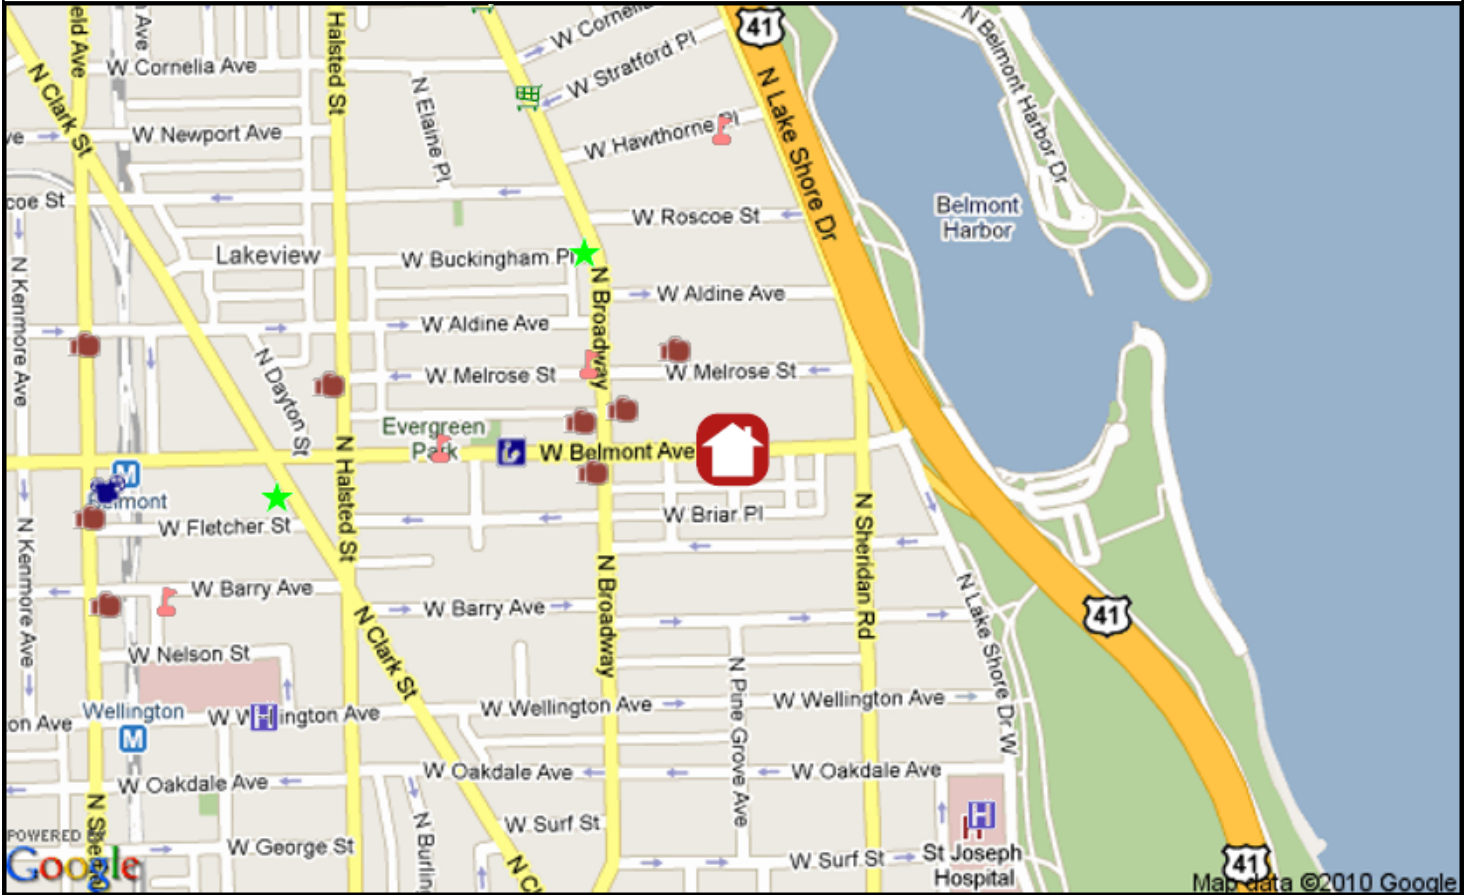

Home-Turf Report for 500 W. Belmont, 60657

Prepared by: **Planned Property Management, Inc.**

© 2001-2009 Home-Turf Marketing Systems, L.L.C. // Visit www.hometurfonline.com or call (800) 689-1652

City Ward#: 44

Alderman: Thomas M. Tunney
1057 W. Belmont Ave., 60657, 773-525-6034

Nearest Public High Schools:

Lincoln Park High, 2001 N Orchard St, 1.5mi S
Lake View High, 4015 N Ashland Av, 1.7mi NW

Nearest Private High Schools:

Prologue, 640 W Irving Park Rd, 1.0mi N
Francis Parker HS, 330 W Webster Ave, 1.3mi S
Jane Addams, 1800 W Cuyler Ave, 2.0mi NW

Nearest Public Elementary Schools:

Nettelhorst Elem., 3252 N Broadway Av, 0.2mi NW
Inter-American Magnet, 919 W Barry Av, 0.6mi W

Nearest Private Elementary Schools:

Mount Carmel Acd., 720 W Belmont Ave, 0.3mi W
Chicago City Day, 541 W Hawthorne Pl, 0.3mi N

Nearest Daycare Centers:

St. Vincent DePaul Center, 2145 N Halsted St, 1.3mi S
A Step Ahead Learning Center, 4208-20 N Broadway St, 1.4mi NW
Apple Tree Learning Center, 1733 W Irving Park Rd, 1.9mi NW

Nearest Public Library:

John Merlo, 644 W Belmont Ave, 312-744-1139, 0.2mi W

Nearest Hospital:

St. Joseph Hospital, 2900 N Lake Shore Dr, 0.4mi SE

Nearest Major Grocery Stores:

Treasure Island, 3460 N Broadway St, 0.4mi NW
Jewel, 3531 N Broadway St, 0.5mi NW
Market Place Foods, 521 W Diversey Pkwy, 0.5mi S

Nearest Movie Theaters:

Landmark Century Centre Cinema, 2828 N Clark St, 0.5mi S
Brew & View, 3145 N Sheffield Ave, 0.6mi W

Nearest Health Clubs:

Heller JCC, 524 W Melrose St, 0.1mi NW
Sweat Shop, 3215 N Broadway St, 0.1mi W

Nearest Starbucks:

3358 N Broadway St, 0.2mi NW

Nearest CTA Station:

Belmont, Red, Brown, Purple (Express), 0.6mi W

Nearest Metra Station:

Clybourn, 2.1mi SW

Nearest Fire Station:

0.7mi SW

- Starbucks
- Health Club
- Dog Park
- Day Care
- Major Grocery
- Library
- Hospital
- Post Office
- Theater
- Fire Station
- School
- CTA Station
- Metra Station
- City Park

Home-Turf Marketing Systems, L.L.C. and the users of Home-Turf assume no responsibility for any loss or impact resulting from the use of this information. No representations are made regarding the accuracy of the information provided. All data is subject to change and should be verified with local sources.