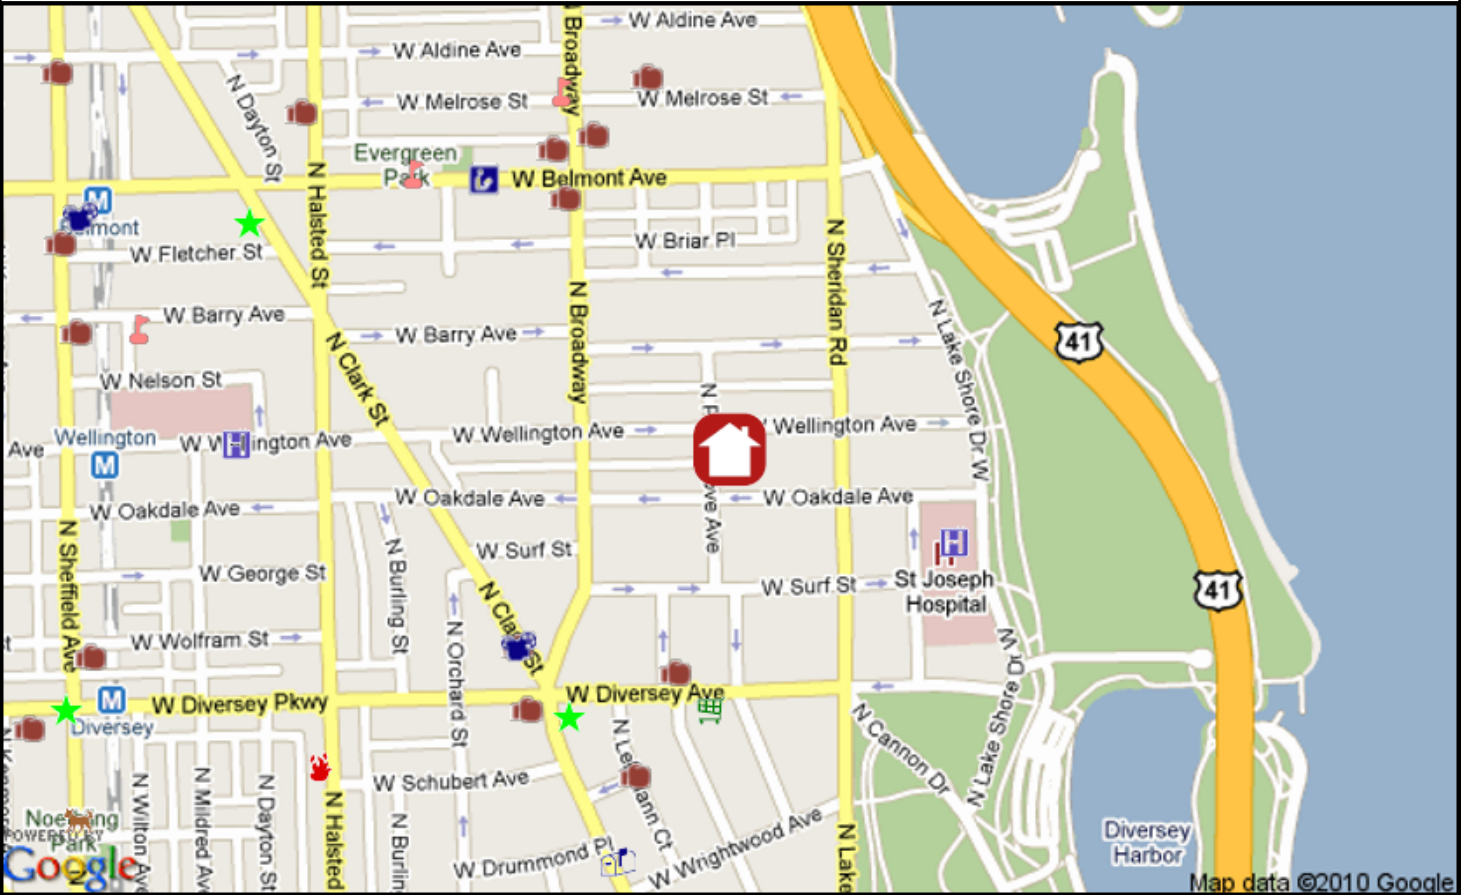

Home-Turf Report for 455 W. Wellington, 60657

Prepared by: **Planned Property Management, Inc.**

© 2001-2009 Home-Turf Marketing Systems, L.L.C. // Visit www.hometurfonline.com or call (800) 689-1652

City Ward#: 44

Alderman: Thomas M. Tunney
1057 W. Belmont Ave., 60657, 773-525-6034

Nearest Public High Schools:

Lincoln Park High, 2001 N Orchard St, 1.3mi S
Lake View High, 4015 N Ashland Av, 1.9mi NW

Nearest Private High Schools:

Francis Parker HS, 330 W Webster Ave, 1.0mi S
Prologue, 640 W Irving Park Rd, 1.3mi N
Latin School Of Chicago Upper, 59 W North Blvd, 1.9mi SE

Nearest Public Elementary Schools:

Nettelhorst Elem., 3252 N Broadway Av, 0.4mi NW
Alcott Elem., 2625 N Orchard St, 0.5mi SW

Nearest Private Elementary Schools:

Mount Carmel Acd., 720 W Belmont Ave, 0.4mi NW
Chicago City Day, 541 W Hawthorne Pl, 0.6mi N

Nearest Daycare Centers:

St. Vincent DePaul Center, 2145 N Halsted St, 1.1mi S
A Step Ahead Learning Center, 4208-20 N Broadway St, 1.7mi N
KinderCare, 1733 N. Marcey St., 1.7mi SW

Nearest Public Library:

John Merlo, 644 W Belmont Ave, 312-744-1139, 0.4mi NW

Nearest Hospital:

St. Joseph Hospital, 2900 N Lake Shore Dr, 0.2mi SE

Nearest Major Grocery Stores:

Market Place Foods, 521 W Diversey Pkwy, 0.3mi S
Lincoln Park Market, 2500 N Clark St, 0.6mi S
Treasure Island, 3460 N Broadway St, 0.6mi N

Nearest Movie Theaters:

Landmark Century Centre Cinema, 2828 N Clark St, 0.3mi SW
Brew & View, 3145 N Sheffield Ave, 0.7mi W

Nearest Health Clubs:

Align Studio, 530 W Diversey Pkwy, 0.2mi S
Ballys, 2828 N Clark St, 0.3mi SW

Nearest Starbucks:

617 W Diversey Pkwy, 0.3mi SW

Nearest CTA Station:

Wellington, Brown, Purple (Express), 0.6mi W

Nearest Metra Station:

Clybourn, 1.9mi SW

Nearest Fire Station:

0.5mi SW

- Starbucks
- Health Club
- Dog Park
- Day Care
- Major Grocery
- Library
- Hospital
- Post Office
- Theater
- Fire Station
- School
- CTA Station
- Metra Station
- City Park

Home-Turf Marketing Systems, L.L.C. and the users of Home-Turf assume no responsibility for any loss or impact resulting from the use of this information. No representations are made regarding the accuracy of the information provided. All data is subject to change and should be verified with local sources.