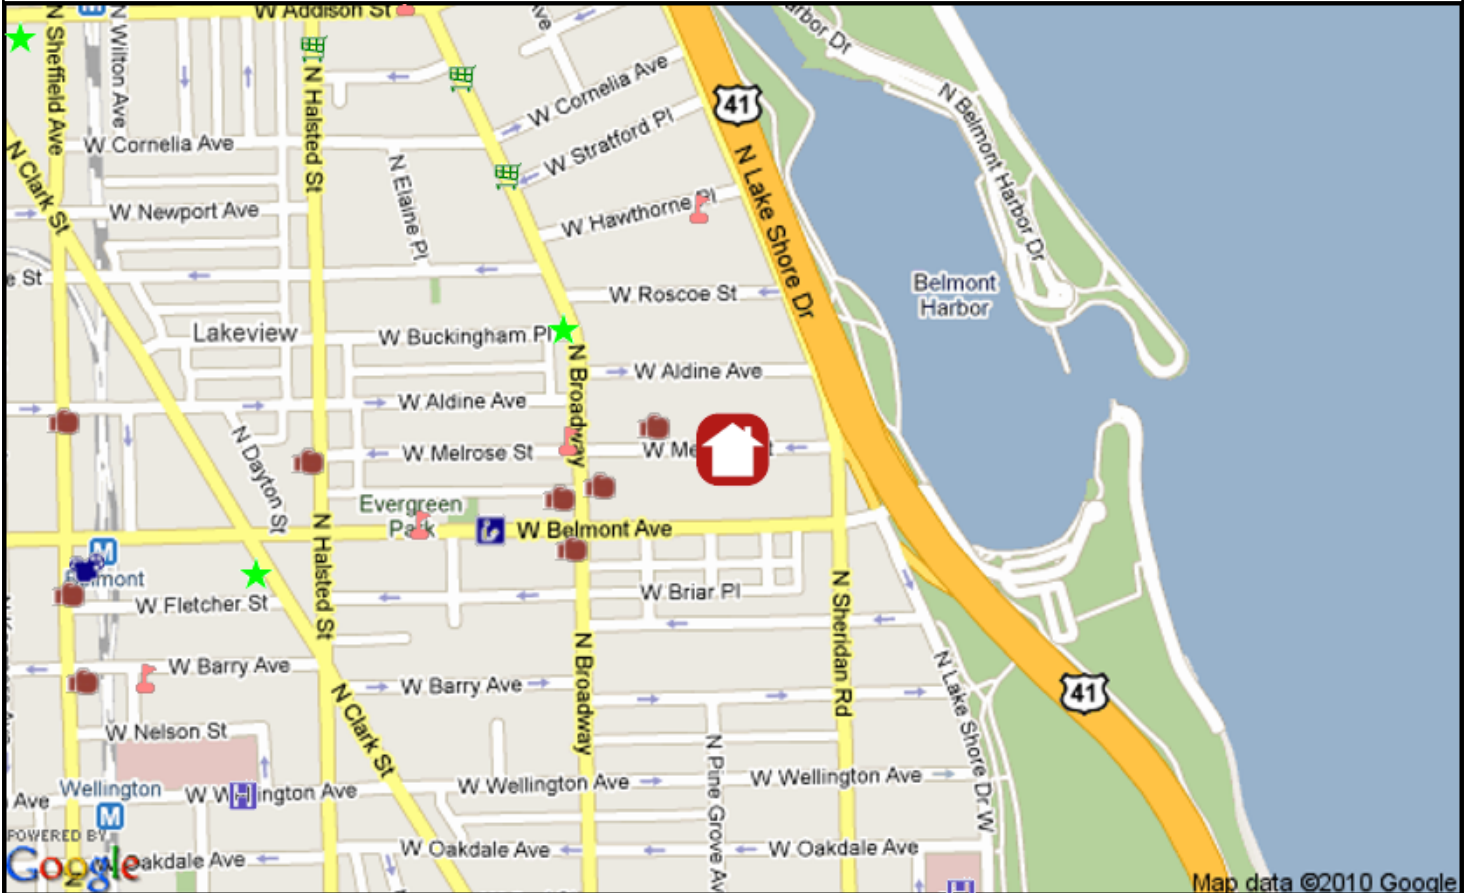

Home-Turf Report for 450 W. Melrose, 60657

Prepared by: **Planned Property Management, Inc.**

© 2001-2009 Home-Turf Marketing Systems, L.L.C. // Visit www.hometurfonline.com or call (800) 689-1652

City Ward#: 44

Alderman: Thomas M. Tunney
1057 W. Belmont Ave., 60657, 773-525-6034

Nearest Public High Schools:

Lincoln Park High, 2001 N Orchard St, 1.6mi S
Lake View High, 4015 N Ashland Av, 1.7mi NW

Nearest Private High Schools:

Prologue, 640 W Irving Park Rd, 1.0mi N
Francis Parker HS, 330 W Webster Ave, 1.3mi S
Jane Addams, 1800 W Cuyler Ave, 1.9mi NW

Nearest Public Elementary Schools:

Nettelhorst Elem., 3252 N Broadway Av, 0.2mi W
Inter-American Magnet, 919 W Barry Av, 0.6mi W

Nearest Private Elementary Schools:

Chicago City Day, 541 W Hawthorne Pl, 0.2mi N
Mount Carmel Acd., 720 W Belmont Ave, 0.3mi W

Nearest Daycare Centers:

A Step Ahead Learning Center, 4208-20 N Broadway St, 1.4mi NW
St. Vincent DePaul Center, 2145 N Halsted St, 1.4mi S
Apple Tree Learning Center, 1733 W Irving Park Rd, 1.8mi W

Nearest Public Library:

John Merlo, 644 W Belmont Ave, 312-744-1139, 0.2mi W

Nearest Hospital:

St. Joseph Hospital, 2900 N Lake Shore Dr, 0.5mi SE

Nearest Major Grocery Stores:

Treasure Island, 3460 N Broadway St, 0.3mi NW
Jewel, 3531 N Broadway St, 0.4mi NW
Whole Foods, 3640 N Halsted St, 0.6mi NW

Nearest Movie Theaters:

Landmark Century Centre Cinema, 2828 N Clark St, 0.6mi S
Brew & View, 3145 N Sheffield Ave, 0.6mi W

Nearest Health Clubs:

Heller JCC, 524 W Melrose St, 0.1mi W
Sweat Shop, 3215 N Broadway St, 0.1mi W

Nearest Starbucks:

3358 N Broadway St, 0.2mi NW

Nearest CTA Station:

Belmont, Red, Brown, Purple (Express), 0.6mi W

Nearest Metra Station:

Clybourn, 2.2mi SW

Nearest Fire Station:

0.8mi SW

- Starbucks
- Health Club
- Dog Park
- Day Care
- Major Grocery
- Library
- Hospital
- Post Office
- Theater
- Fire Station
- School
- CTA Station
- Metra Station
- City Park

Home-Turf Marketing Systems, L.L.C. and the users of Home-Turf assume no responsibility for any loss or impact resulting from the use of this information. No representations are made regarding the accuracy of the information provided. All data is subject to change and should be verified with local sources.