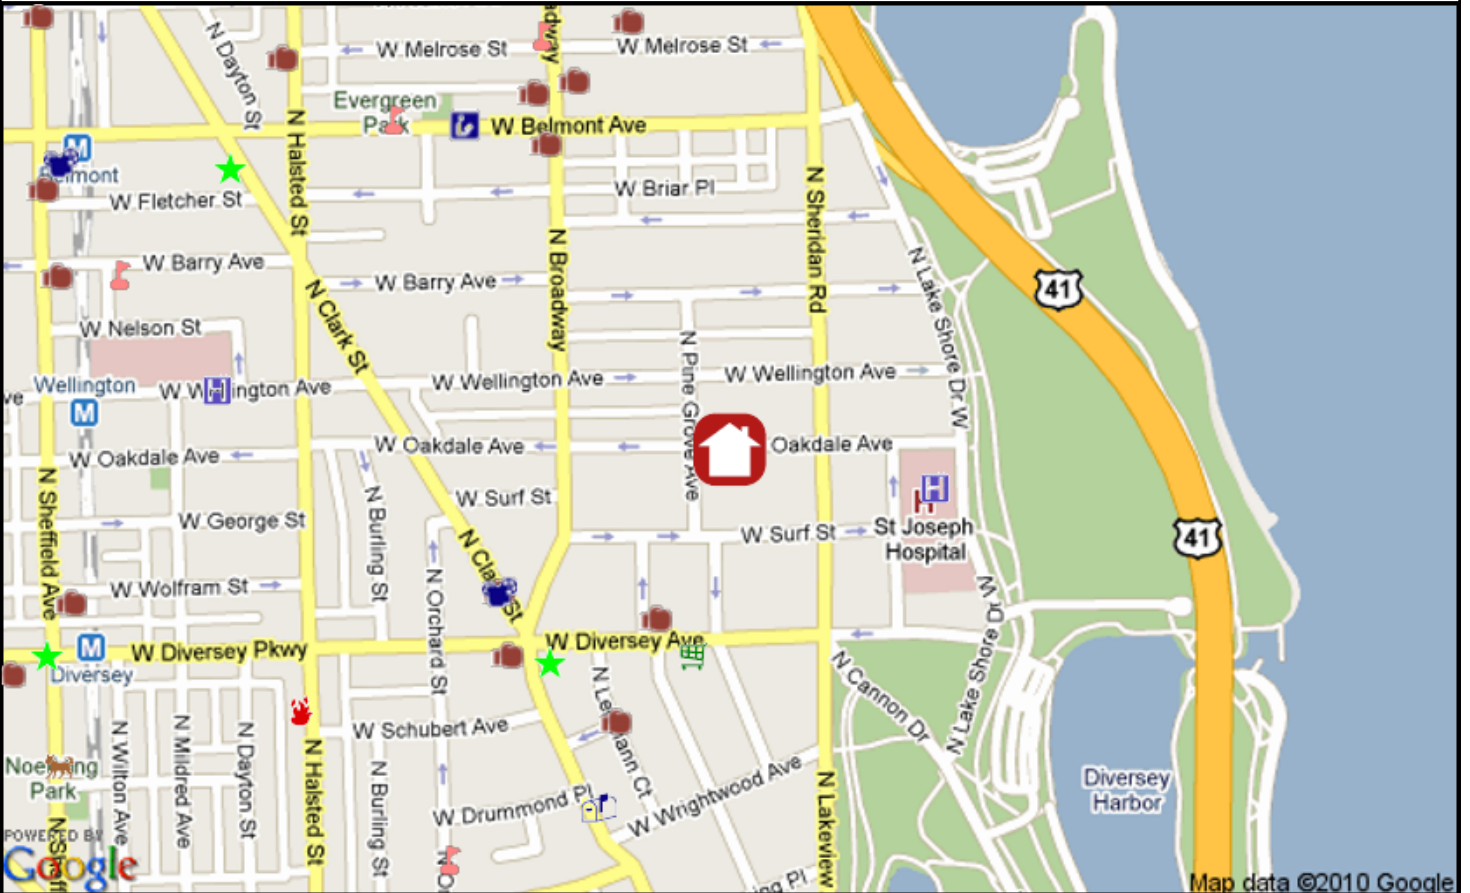

Home-Turf Report for 441 W. Oakdale, 60657

Prepared by: **Planned Property Management, Inc.**

© 2001-2009 Home-Turf Marketing Systems, L.L.C. // Visit www.hometurfonline.com or call (800) 689-1652

City Ward#: 44

Alderman: Thomas M. Tunney
1057 W. Belmont Ave., 60657, 773-525-6034

Nearest Public High Schools:

Lincoln Park High, 2001 N Orchard St, 1.2mi S
Lake View High, 4015 N Ashland Av, 1.9mi NW

Nearest Private High Schools:

Francis Parker HS, 330 W Webster Ave, 0.9mi S
Prologue, 640 W Irving Park Rd, 1.4mi N
Latin School Of Chicago Upper, 59 W North Blvd, 1.8mi SE

Nearest Public Elementary Schools:

Nettelhorst Elem., 3252 N Broadway Av, 0.4mi NW
Alcott Elem., 2625 N Orchard St, 0.5mi SW

Nearest Private Elementary Schools:

Mount Carmel Acd., 720 W Belmont Ave, 0.5mi NW
St Clement, 2524 N Orchard St, 0.6mi SW

Nearest Daycare Centers:

St. Vincent DePaul Center, 2145 N Halsted St, 1.0mi S
KinderCare, 1733 N. Marcey St., 1.7mi SW
A Step Ahead Learning Center, 4208-20 N Broadway St, 1.7mi N

Nearest Public Library:

John Merlo, 644 W Belmont Ave, 312-744-1139, 0.4mi NW

Nearest Hospital:

St. Joseph Hospital, 2900 N Lake Shore Dr, 0.2mi E

Nearest Major Grocery Stores:

Market Place Foods, 521 W Diversey Pkwy, 0.2mi S
Lincoln Park Market, 2500 N Clark St, 0.5mi S
Treasure Island, 3460 N Broadway St, 0.7mi N

Nearest Movie Theaters:

Landmark Century Centre Cinema, 2828 N Clark St, 0.3mi SW
Brew & View, 3145 N Sheffield Ave, 0.7mi NW

Nearest Health Clubs:

Align Studio, 530 W Diversey Pkwy, 0.2mi SW
Ballys, 2828 N Clark St, 0.3mi SW

Nearest Starbucks:

617 W Diversey Pkwy, 0.3mi SW

Nearest CTA Station:

Wellington, Brown, Purple (Express), 0.6mi W

Nearest Metra Station: Clybourn, 1.9mi SW

Nearest Fire Station: 0.5mi SW

- Starbucks
- Health Club
- Dog Park
- Day Care
- Major Grocery
- Library
- Hospital
- Post Office
- Theater
- Fire Station
- School
- CTA Station
- Metra Station
- City Park

Home-Turf Marketing Systems, L.L.C. and the users of Home-Turf assume no responsibility for any loss or impact resulting from the use of this information. No representations are made regarding the accuracy of the information provided. All data is subject to change and should be verified with local sources.