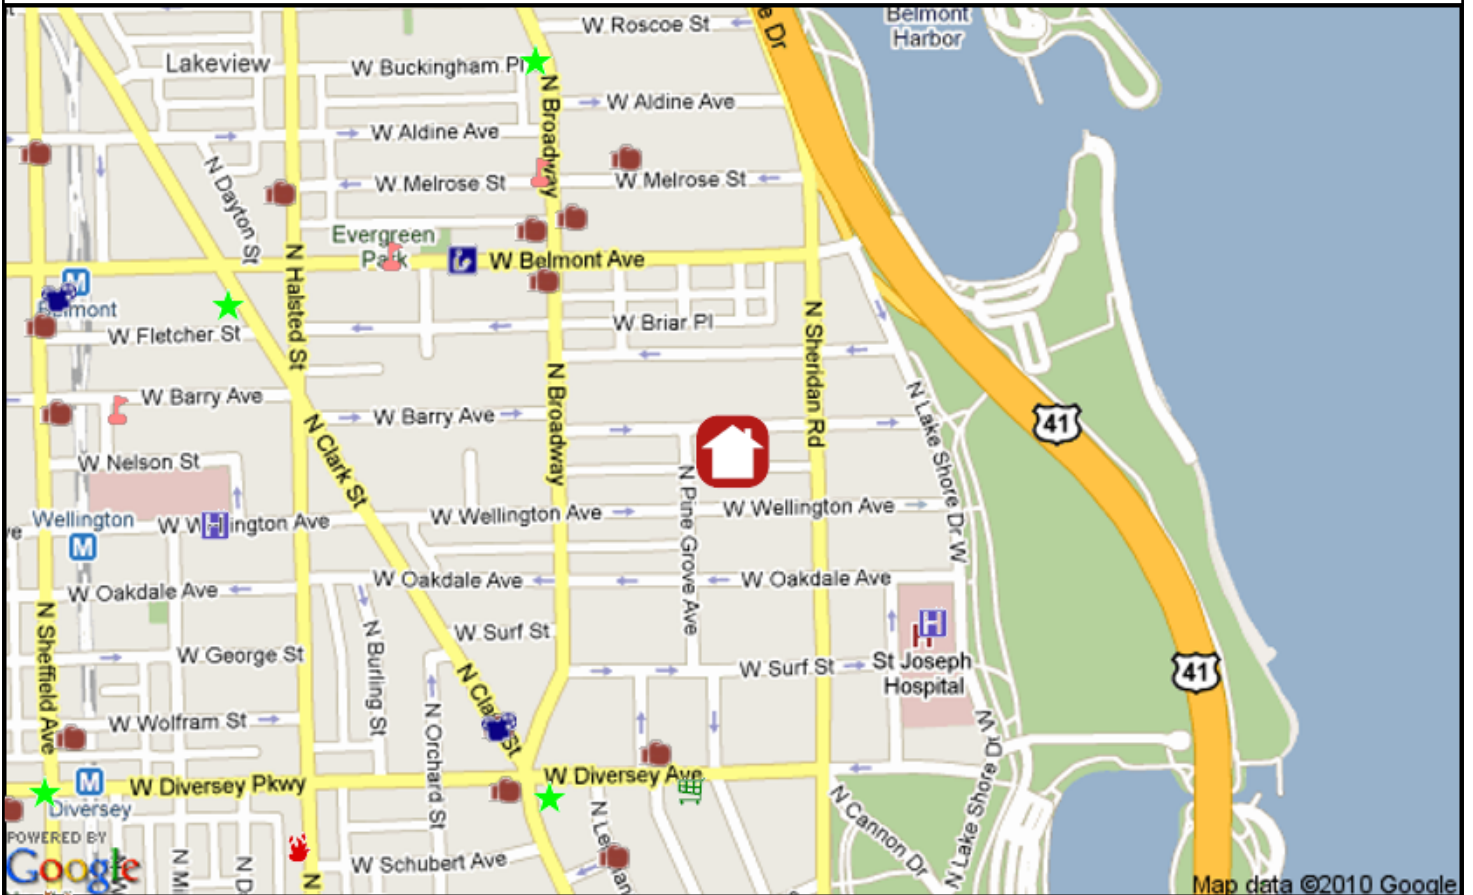

Home-Turf Report for 441 W. Barry, 60657

Prepared by: **Planned Property Management, Inc.**

© 2001-2009 Home-Turf Marketing Systems, L.L.C. // Visit www.hometurfonline.com or call (800) 689-1652

City Ward#: 44

Alderman: Thomas M. Tunney
1057 W. Belmont Ave., 60657, 773-525-6034

Nearest Public High Schools:

Lincoln Park High, 2001 N Orchard St, 1.3mi S
Lake View High, 4015 N Ashland Av, 1.9mi NW

Nearest Private High Schools:

Francis Parker HS, 330 W Webster Ave, 1.1mi S
Prologue, 640 W Irving Park Rd, 1.2mi N
Latin School Of Chicago Upper, 59 W North Blvd, 1.9mi S

Nearest Public Elementary Schools:

Nettelhorst Elem., 3252 N Broadway Av, 0.3mi NW
Alcott Elem., 2625 N Orchard St, 0.6mi SW

Nearest Private Elementary Schools:

Mount Carmel Acd., 720 W Belmont Ave, 0.4mi NW
Chicago City Day, 541 W Hawthorne Pl, 0.5mi N

Nearest Daycare Centers:

St. Vincent DePaul Center, 2145 N Halsted St, 1.2mi S
A Step Ahead Learning Center, 4208-20 N Broadway St, 1.6mi NW
KinderCare, 1733 N. Marcey St., 1.8mi SW

Nearest Public Library:

John Merlo, 644 W Belmont Ave, 312-744-1139, 0.3mi NW

Nearest Hospital:

St. Joseph Hospital, 2900 N Lake Shore Dr, 0.3mi SE

Nearest Major Grocery Stores:

Market Place Foods, 521 W Diversey Pkwy, 0.3mi S
Treasure Island, 3460 N Broadway St, 0.6mi NW
Lincoln Park Market, 2500 N Clark St, 0.7mi S

Nearest Movie Theaters:

Landmark Century Centre Cinema, 2828 N Clark St, 0.4mi SW
Brew & View, 3145 N Sheffield Ave, 0.7mi W

Nearest Health Clubs:

Pulse Cardio Fitness, 3170 N Broadway St, 0.2mi NW
Sweat Shop, 3215 N Broadway St, 0.3mi NW

Nearest Starbucks:

617 W Diversey Pkwy, 0.4mi SW

Nearest CTA Station:

Wellington, Brown, Purple (Express), 0.6mi W

Nearest Metra Station:

Clybourn, 2.0mi SW

Nearest Fire Station:

0.6mi SW

- Starbucks
- Health Club
- Dog Park
- Day Care
- Major Grocery
- Library
- Hospital
- Post Office
- Theater
- Fire Station
- School
- CTA Station
- Metra Station
- City Park

Home-Turf Marketing Systems, L.L.C. and the users of Home-Turf assume no responsibility for any loss or impact resulting from the use of this information. No representations are made regarding the accuracy of the information provided. All data is subject to change and should be verified with local sources.