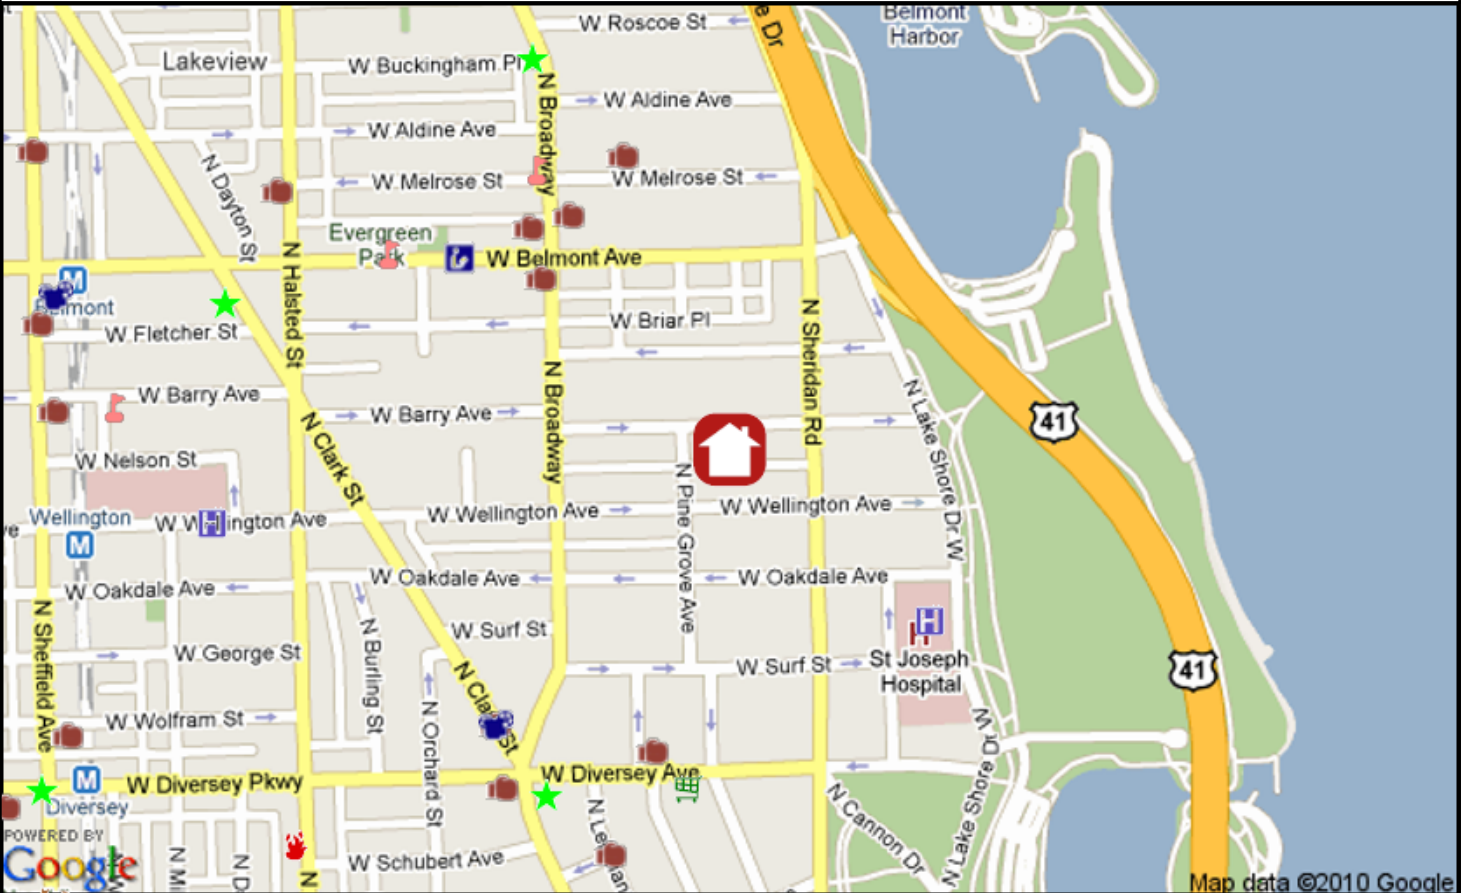

Home-Turf Report for 441 W. Barry, 60657

Prepared by: **Planned Property Management, Inc.**

© 2001-2009 Home-Turf Marketing Systems, L.L.C. // Visit www.hometurfonline.com or call (800) 689-1652

City Ward#: 44

Alderman: Thomas M. Tunney
1057 W. Belmont Ave., 60657, 773-525-6034

Nearest Public High Schools:

Lincoln Park High, 2001 N Orchard St, 1.3mi S
Lake View High, 4015 N Ashland Av, 1.9mi NW

Nearest Private High Schools:

Francis Parker HS, 330 W Webster Ave, 1.1mi S
Prologue, 640 W Irving Park Rd, 1.2mi N
Latin School Of Chicago Upper, 59 W North Blvd, 1.9mi S

Nearest Public Elementary Schools:

Nettelhorst Elem., 3252 N Broadway Av, 0.3mi NW
Alcott Elem., 2625 N Orchard St, 0.6mi SW

Nearest Private Elementary Schools:

Mount Carmel Acd., 720 W Belmont Ave, 0.4mi NW
Chicago City Day, 541 W Hawthorne Pl, 0.5mi N

Nearest Daycare Centers:

St. Vincent DePaul Center, 2145 N Halsted St, 1.2mi S
A Step Ahead Learning Center, 4208-20 N Broadway St, 1.6mi NW
KinderCare, 1733 N. Marcey St., 1.8mi SW

Nearest Public Library:

John Merlo, 644 W Belmont Ave, 312-744-1139, 0.3mi NW

Nearest Hospital:

St. Joseph Hospital, 2900 N Lake Shore Dr, 0.3mi SE

Nearest Major Grocery Stores:

Market Place Foods, 521 W Diversey Pkwy, 0.3mi S
Treasure Island, 3460 N Broadway St, 0.6mi NW
Lincoln Park Market, 2500 N Clark St, 0.7mi S

Nearest Movie Theaters:

Landmark Century Centre Cinema, 2828 N Clark St, 0.4mi SW
Brew & View, 3145 N Sheffield Ave, 0.7mi W

Nearest Health Clubs:

Pulse Cardio Fitness, 3170 N Broadway St, 0.2mi NW
Sweat Shop, 3215 N Broadway St, 0.3mi NW

Nearest Starbucks:

617 W Diversey Pkwy, 0.4mi SW

Nearest CTA Station:

Wellington, Brown, Purple (Express), 0.6mi W

Nearest Metra Station: Clybourn, 2.0mi SW

Nearest Fire Station: 0.6mi SW

- Starbucks
- Health Club
- Dog Park
- Day Care
- Major Grocery
- Library
- Hospital
- Post Office
- Theater
- Fire Station
- School
- CTA Station
- Metra Station
- City Park

Home-Turf Marketing Systems, L.L.C. and the users of Home-Turf assume no responsibility for any loss or impact resulting from the use of this information. No representations are made regarding the accuracy of the information provided. All data is subject to change and should be verified with local sources.