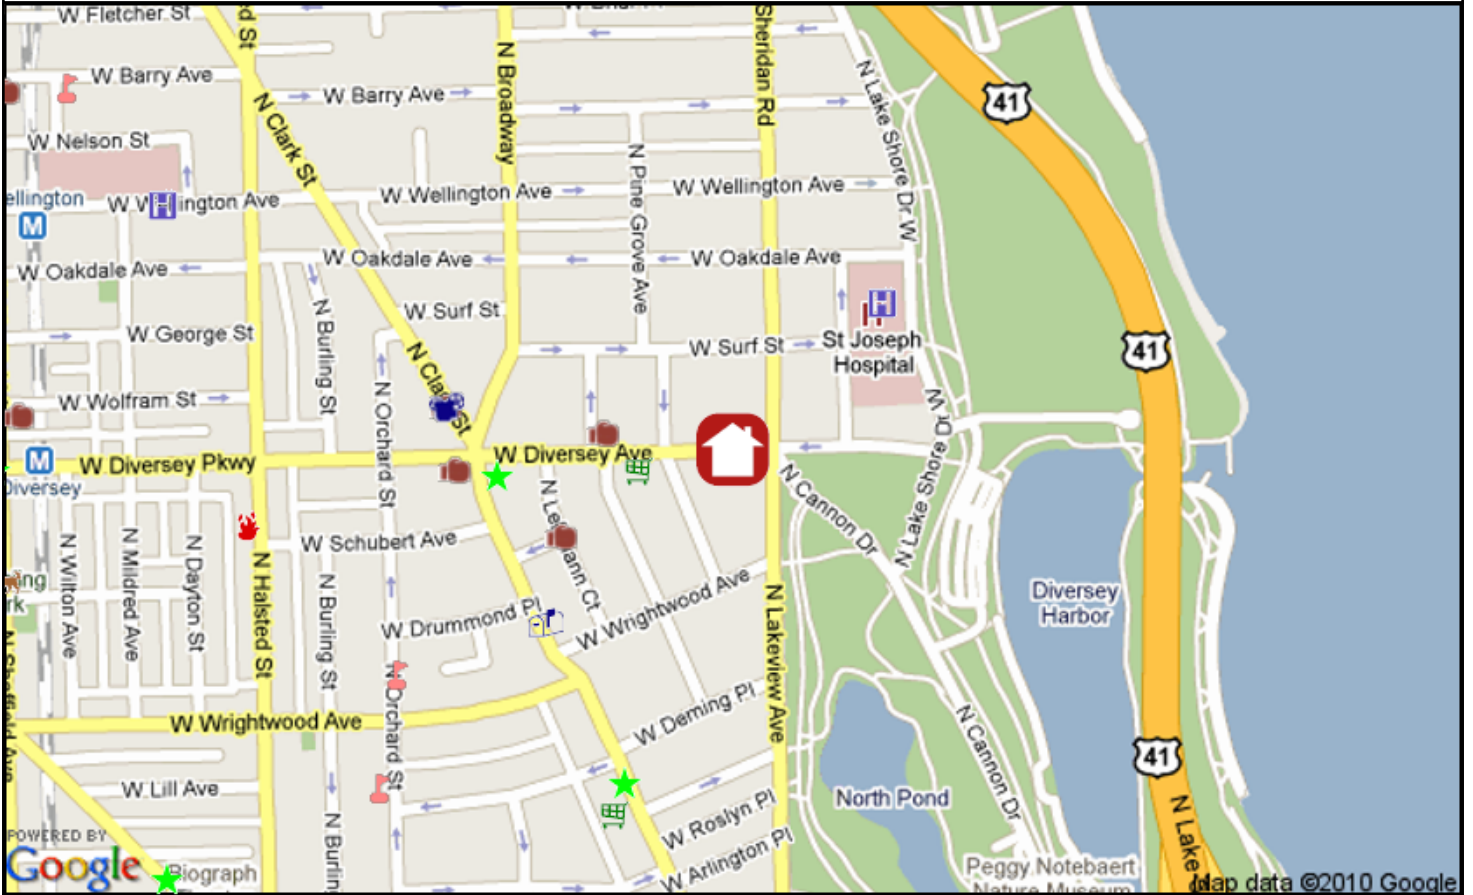

Home-Turf Report for 434-46 W. Diversey

Prepared by: **Planned Property Management, Inc.**

© 2001-2009 Home-Turf Marketing Systems, L.L.C. // Visit www.hometurfonline.com or call (800) 689-1652

City Ward#: 43

Alderman: Vi Daley
735 W. Wrightwood Ave., 60614, 773-327-9111

Nearest Public High Schools:

Lincoln Park High, 2001 N Orchard St, 1.1mi S
Lake View High, 4015 N Ashland Av, 2.1mi NW

Nearest Private High Schools:

Francis Parker HS, 330 W Webster Ave, 0.8mi S
Prologue, 640 W Irving Park Rd, 1.5mi N
Latin School Of Chicago Upper, 59 W North Blvd, 1.6mi SE

Nearest Public Elementary Schools:

Alcott Elem., 2625 N Orchard St, 0.4mi SW
Nettelhorst Elem., 3252 N Broadway Av, 0.6mi N

Nearest Private Elementary Schools:

St Clement, 2524 N Orchard St, 0.5mi SW
Mount Carmel Acd., 720 W Belmont Ave, 0.6mi NW

Nearest Daycare Centers:

St. Vincent DePaul Center, 2145 N Halsted St, 0.9mi SW
KinderCare, 1733 N. Marcey St., 1.5mi SW
A Step Ahead Learning Center, 4208-20 N Broadway St, 1.9mi N

Nearest Public Library:

John Merlo, 644 W Belmont Ave, 312-744-1139, 0.6mi NW

Nearest Hospital:

St. Joseph Hospital, 2900 N Lake Shore Dr, 0.2mi NE

Nearest Major Grocery Stores:

Market Place Foods, 521 W Diversey Pkwy, 0.1mi W
Lincoln Park Market, 2500 N Clark St, 0.4mi S
Treasure Island, 3460 N Broadway St, 0.9mi N

Nearest Movie Theaters:

Landmark Century Centre Cinema, 2828 N Clark St, 0.3mi W
Brew & View, 3145 N Sheffield Ave, 0.8mi NW

Nearest Health Clubs:

Align Studio, 530 W Diversey Pkwy, 0.1mi W
Lehmann Sports Club, 2700 N Lehmann Ct, 0.2mi SW

Nearest Starbucks:

617 W Diversey Pkwy, 0.2mi W

Nearest CTA Station:

Diversey, Brown, Purple (Express), 0.7mi W

Nearest Metra Station: Clybourn, 1.8mi SW

Nearest Fire Station: 0.5mi W

- Starbucks
- Health Club
- Dog Park
- Day Care
- Major Grocery
- Library
- Hospital
- Post Office
- Theater
- Fire Station
- School
- CTA Station
- Metra Station
- City Park

Home-Turf Marketing Systems, L.L.C. and the users of Home-Turf assume no responsibility for any loss or impact resulting from the use of this information. No representations are made regarding the accuracy of the information provided. All data is subject to change and should be verified with local sources.