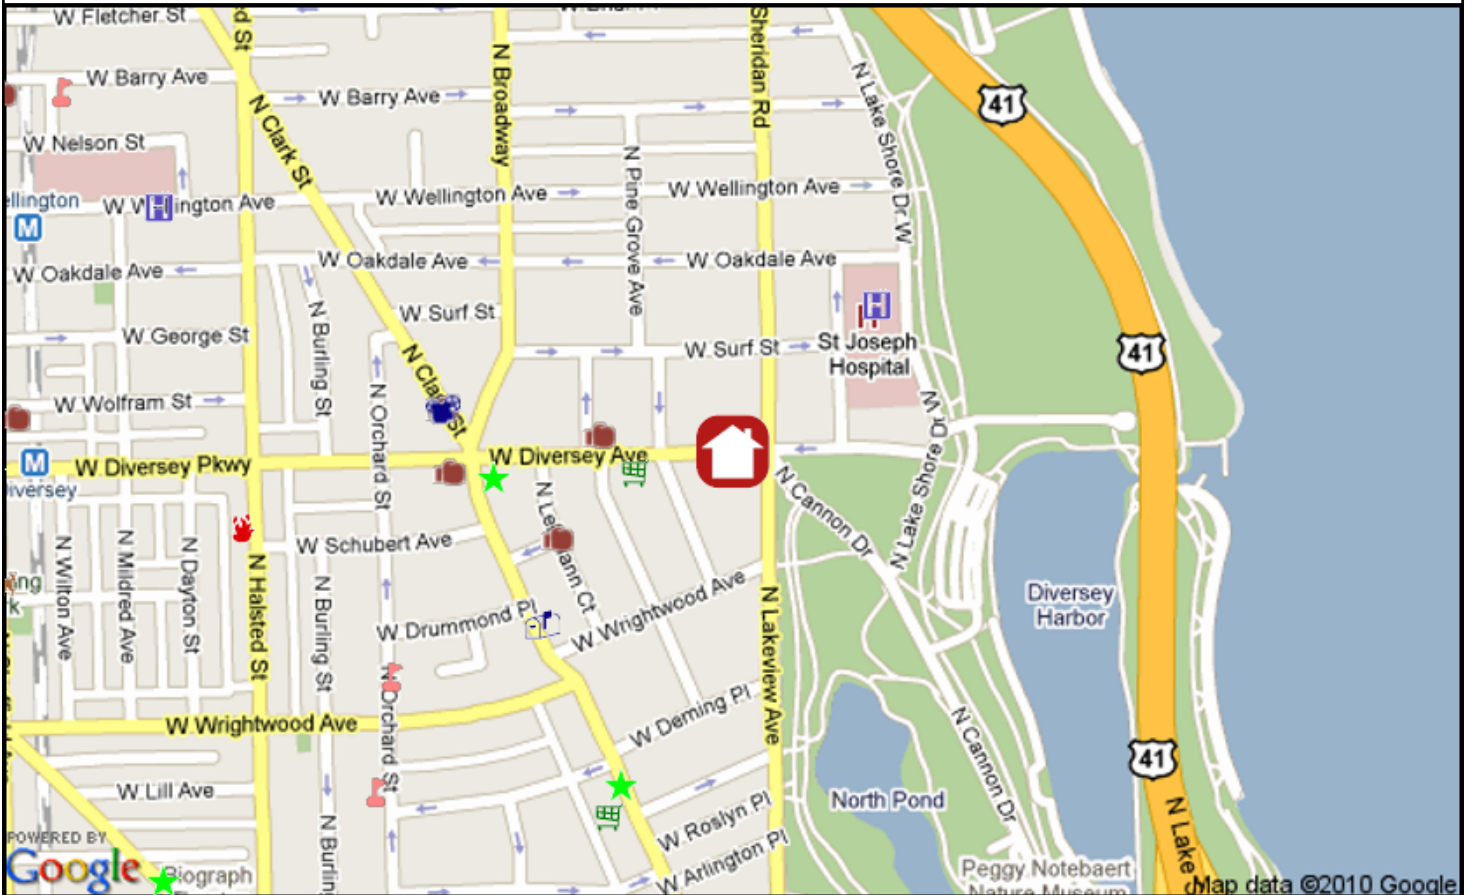

Home-Turf Report for 430 W. Diversey

Prepared by: **Planned Property Management, Inc.**

© 2001-2009 Home-Turf Marketing Systems, L.L.C. // Visit www.hometurfonline.com or call (800) 689-1652

City Ward#: 43

Alderman: Vi Daley
735 W. Wrightwood Ave., 60614, 773-327-9111

Nearest Public High Schools:

Lincoln Park High, 2001 N Orchard St, 1.1mi S
Lake View High, 4015 N Ashland Av, 2.1mi NW

Nearest Private High Schools:

Francis Parker HS, 330 W Webster Ave, 0.8mi S
Prologue, 640 W Irving Park Rd, 1.5mi N
Latin School Of Chicago Upper, 59 W North Blvd, 1.6mi SE

Nearest Public Elementary Schools:

Alcott Elem., 2625 N Orchard St, 0.4mi SW
Nettelhorst Elem., 3252 N Broadway Av, 0.6mi N

Nearest Private Elementary Schools:

St Clement, 2524 N Orchard St, 0.5mi SW
Mount Carmel Acd., 720 W Belmont Ave, 0.6mi NW

Nearest Daycare Centers:

St. Vincent DePaul Center, 2145 N Halsted St, 0.9mi SW
KinderCare, 1733 N. Marcey St., 1.5mi SW
A Step Ahead Learning Center, 4208-20 N Broadway St, 1.9mi N

Nearest Public Library:

John Merlo, 644 W Belmont Ave, 312-744-1139, 0.6mi NW

Nearest Hospital:

St. Joseph Hospital, 2900 N Lake Shore Dr, 0.2mi NE

Nearest Major Grocery Stores:

Market Place Foods, 521 W Diversey Pkwy, 0.1mi W
Lincoln Park Market, 2500 N Clark St, 0.4mi S
Treasure Island, 3460 N Broadway St, 0.9mi N

Nearest Movie Theaters:

Landmark Century Centre Cinema, 2828 N Clark St, 0.3mi W
Brew & View, 3145 N Sheffield Ave, 0.8mi NW

Nearest Health Clubs:

Align Studio, 530 W Diversey Pkwy, 0.1mi W
Lehmann Sports Club, 2700 N Lehmann Ct, 0.2mi SW

Nearest Starbucks:

617 W Diversey Pkwy, 0.2mi W

Nearest CTA Station:

Diversey, Brown, Purple (Express), 0.7mi W

Nearest Metra Station:

Clybourn, 1.8mi SW

Nearest Fire Station:

0.5mi W

- Starbucks
- Health Club
- Dog Park
- Day Care
- Major Grocery
- Library
- Hospital
- Post Office
- Theater
- Fire Station
- School
- CTA Station
- Metra Station
- City Park

Home-Turf Marketing Systems, L.L.C. and the users of Home-Turf assume no responsibility for any loss or impact resulting from the use of this information. No representations are made regarding the accuracy of the information provided. All data is subject to change and should be verified with local sources.