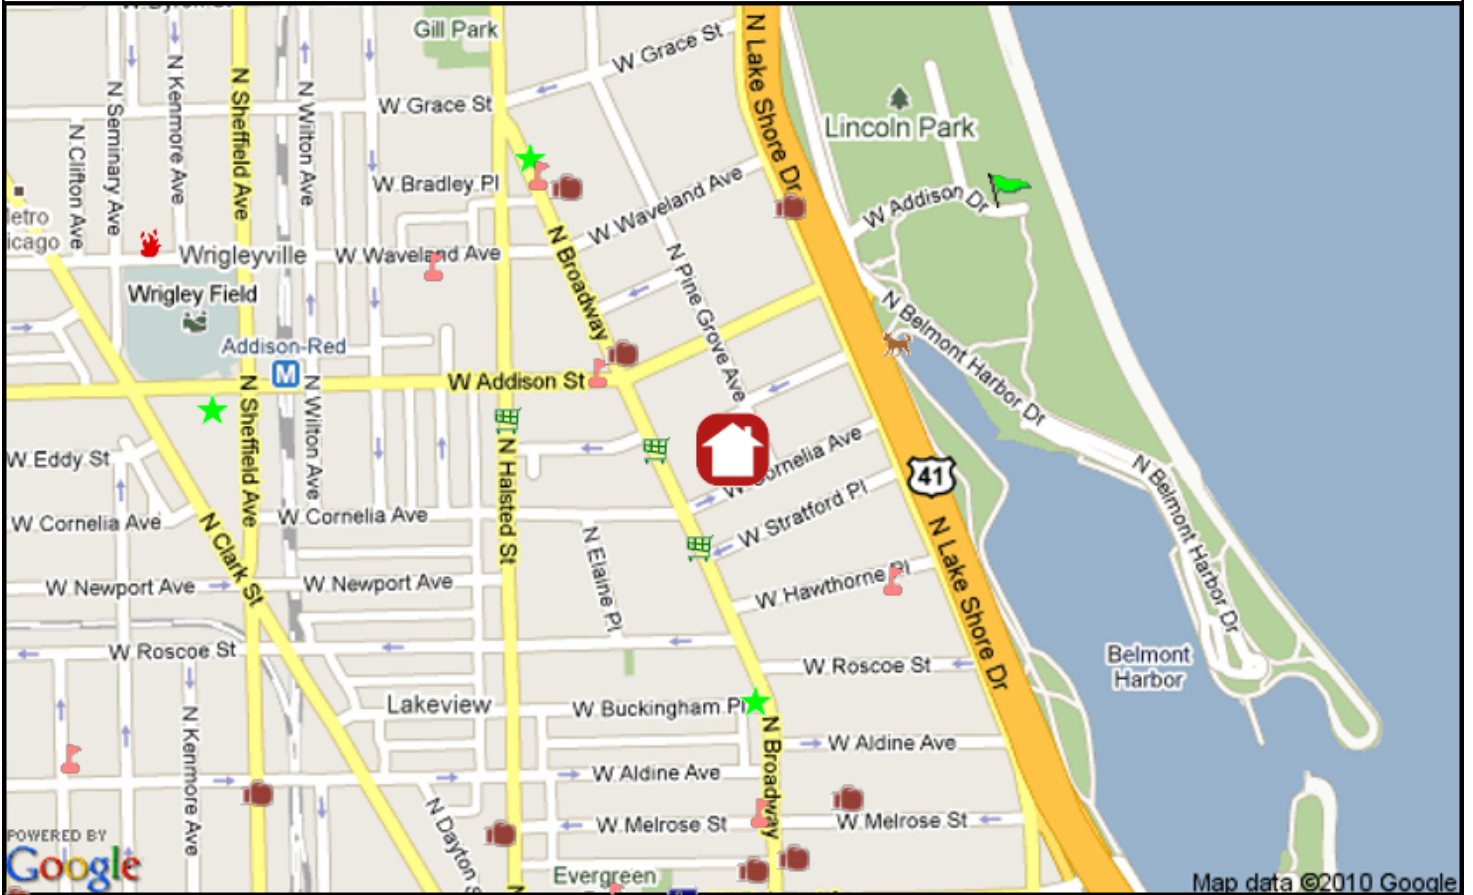

Home-Turf Report for 3510 N. Pine Grove, 60657

Prepared by: Planned Property Management, Inc.

© 2001-2009 Home-Turf Marketing Systems, L.L.C. // Visit www.hometurfonline.com or call (800) 689-1652

City Ward#: 46

Alderman: Helen Shiller
4544 N. Broadway Ave., 60640, 773-878-4646

Nearest Public High Schools:

Lake View High, 4015 N Ashland Av, 1.3mi NW
Uplift Community High School, 900 W Wilson Ave, 1.4mi N

Nearest Private High Schools:

Prologue, 640 W Irving Park Rd, 0.6mi N
Jane Addams, 1800 W Cuyler Ave, 1.6mi W
Francis Parker HS, 330 W Webster Ave, 1.7mi S

Nearest Public Elementary Schools:

Lemoyne Elem., 851 W Waveland Av, 0.3mi NW
Nettelhorst Elem., 3252 N Broadway Av, 0.4mi S

Nearest Private Elementary Schools:

Lake View Acd., 716 W Addison St, 0.1mi NW
Chicago City Day, 541 W Hawthorne Pl, 0.2mi SE

Nearest Daycare Centers:

A Step Ahead Learning Center, 4208-20 N Broadway St, 1.0mi NW
Apple Tree Learning Center, 1733 W Irving Park Rd, 1.5mi W
St. Vincent DePaul Center, 2145 N Halsted St, 1.7mi S

Nearest Public Library:

John Merlo, 644 W Belmont Ave, 312-744-1139, 0.4mi S

Nearest Hospital:

Thorek Hospital, 850 W Irving Park Rd, 0.6mi NW

Nearest Major Grocery Stores:

Jewel, 3531 N Broadway St, 0.1mi W
Treasure Island, 3460 N Broadway St, 0.1mi S
Whole Foods, 3640 N Halsted St, 0.2mi W

Nearest Movie Theaters:

Brew & View, 3145 N Sheffield Ave, 0.6mi SW
Landmark Century Centre Cinema, 2828 N Clark St, 0.9mi S

Nearest Health Clubs:

Pilates on Broadway, 3619 N Broadway St, 0.1mi NW
New York Fitness Ctr, 3660 N Lake Shore Dr, 0.2mi N

Nearest Starbucks:

3358 N Broadway St, 0.2mi S

Nearest CTA Station:

Addison, Red Line, 0.4mi W

Nearest Metra Station: Ravenswood, 2.1mi NW

Nearest Fire Station: 0.6mi W

- Starbucks
- Health Club
- Dog Park
- Day Care
- Major Grocery
- Library
- Hospital
- Post Office
- Theater
- Fire Station
- School
- CTA Station
- Metra Station
- City Park

Home-Turf Marketing Systems, L.L.C. and the users of Home-Turf assume no responsibility for any loss or impact resulting from the use of this information. No representations are made regarding the accuracy of the information provided. All data is subject to change and should be verified with local sources.