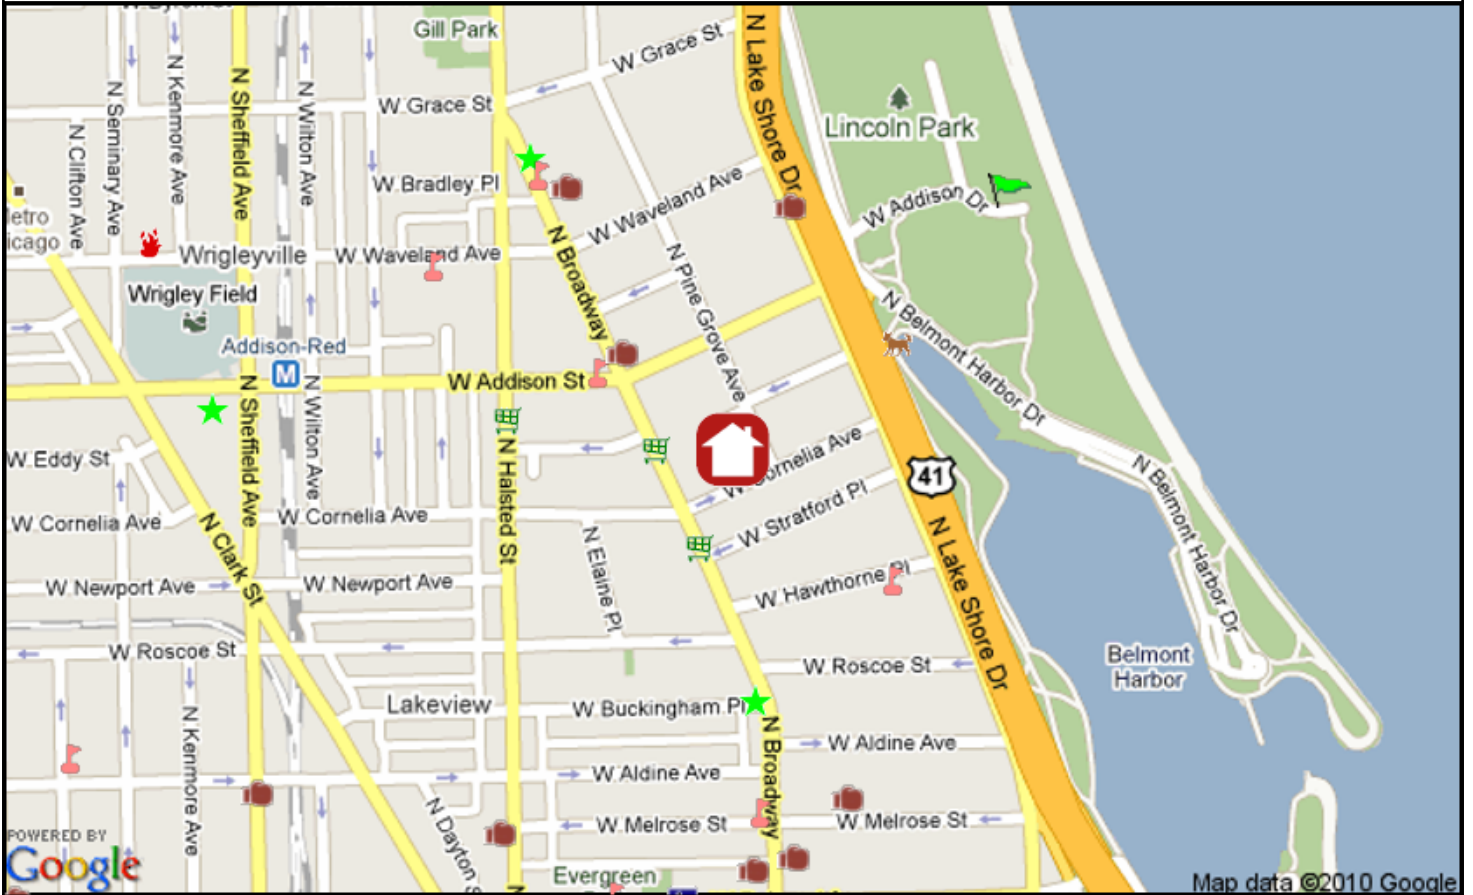

Home-Turf Report for 3510 N. Pine Grove, 60657

Prepared by: **Planned Property Management, Inc.**

© 2001-2009 Home-Turf Marketing Systems, L.L.C. // Visit www.hometurfonline.com or call (800) 689-1652

City Ward#: 46

Alderman: Helen Shiller
4544 N. Broadway Ave., 60640, 773-878-4646

Nearest Public High Schools:

Lake View High, 4015 N Ashland Av, 1.3mi NW
Uplift Community High School, 900 W Wilson Ave, 1.4mi N

Nearest Private High Schools:

Prologue, 640 W Irving Park Rd, 0.6mi N
Jane Addams, 1800 W Cuyler Ave, 1.6mi W
Francis Parker HS, 330 W Webster Ave, 1.7mi S

Nearest Public Elementary Schools:

Lemoyne Elem., 851 W Waveland Av, 0.3mi NW
Nettelhorst Elem., 3252 N Broadway Av, 0.4mi S

Nearest Private Elementary Schools:

Lake View Acd., 716 W Addison St, 0.1mi NW
Chicago City Day, 541 W Hawthorne Pl, 0.2mi SE

Nearest Daycare Centers:

A Step Ahead Learning Center, 4208-20 N Broadway St, 1.0mi NW
Apple Tree Learning Center, 1733 W Irving Park Rd, 1.5mi W
St. Vincent DePaul Center, 2145 N Halsted St, 1.7mi S

Nearest Public Library:

John Merlo, 644 W Belmont Ave, 312-744-1139, 0.4mi S

Nearest Hospital:

Thorek Hospital, 850 W Irving Park Rd, 0.6mi NW

Nearest Major Grocery Stores:

Jewel, 3531 N Broadway St, 0.1mi W
Treasure Island, 3460 N Broadway St, 0.1mi S
Whole Foods, 3640 N Halsted St, 0.2mi W

Nearest Movie Theaters:

Brew & View, 3145 N Sheffield Ave, 0.6mi SW
Landmark Century Centre Cinema, 2828 N Clark St, 0.9mi S

Nearest Health Clubs:

Pilates on Broadway, 3619 N Broadway St, 0.1mi NW
New York Fitness Ctr, 3660 N Lake Shore Dr, 0.2mi N

Nearest Starbucks:

3358 N Broadway St, 0.2mi S

Nearest CTA Station:

Addison, Red Line, 0.4mi W

Nearest Metra Station: Ravenswood, 2.1mi NW

Nearest Fire Station: 0.6mi W

- Starbucks
- Health Club
- Dog Park
- Day Care
- Major Grocery
- Library
- Hospital
- Post Office
- Theater
- Fire Station
- School
- CTA Station
- Metra Station
- City Park

Home-Turf Marketing Systems, L.L.C. and the users of Home-Turf assume no responsibility for any loss or impact resulting from the use of this information. No representations are made regarding the accuracy of the information provided. All data is subject to change and should be verified with local sources.