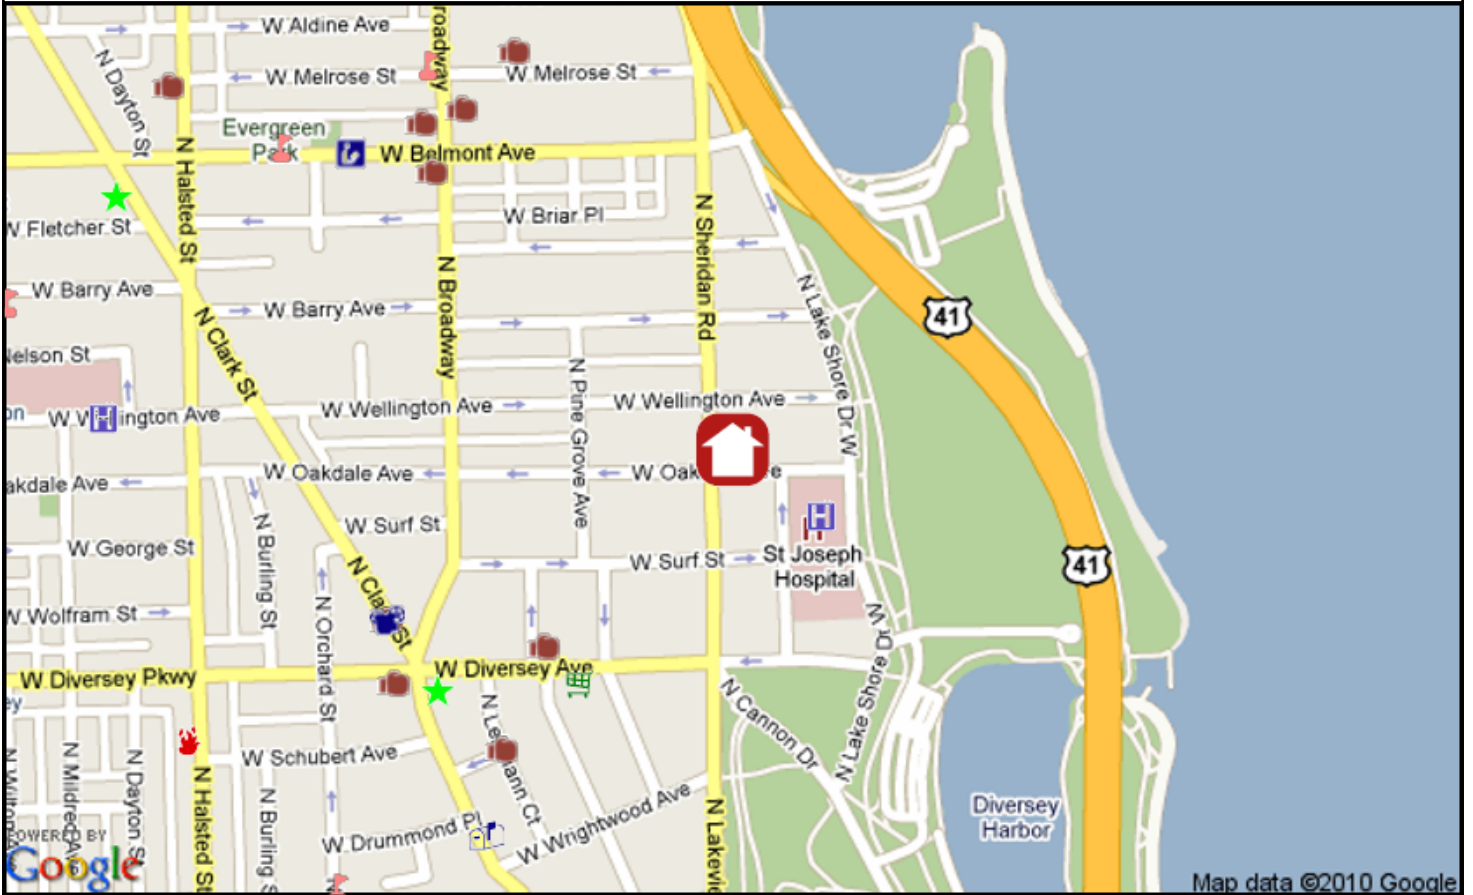

Home-Turf Report for 350 W. Oakdale, 60657

Map data ©2010 Google

Prepared by: **Planned Property Management, Inc.**

© 2001-2009 Home-Turf Marketing Systems, L.L.C. // Visit www.hometurfonline.com or call (800) 689-1652

City Ward#: 44

Alderman: Thomas M. Tunney
1057 W. Belmont Ave., 60657, 773-525-6034

Nearest Public High Schools:

Lincoln Park High, 2001 N Orchard St, 1.3mi S
Lake View High, 4015 N Ashland Av, 2.0mi NW

Nearest Private High Schools:

Francis Parker HS, 330 W Webster Ave, 1.0mi S
Prologue, 640 W Irving Park Rd, 1.4mi N
Latin School Of Chicago Upper, 59 W North Blvd, 1.8mi S

Nearest Public Elementary Schools:

Nettelhorst Elem., 3252 N Broadway Av, 0.5mi NW
Alcott Elem., 2625 N Orchard St, 0.6mi SW

Nearest Private Elementary Schools:

Mount Carmel Acd., 720 W Belmont Ave, 0.5mi NW
Chicago City Day, 541 W Hawthorne Pl, 0.6mi N

Nearest Daycare Centers:

St. Vincent DePaul Center, 2145 N Halsted St, 1.1mi SW
A Step Ahead Learning Center, 4208-20 N Broadway St, 1.7mi NW
KinderCare, 1733 N. Marcey St., 1.7mi SW

Nearest Public Library:

John Merlo, 644 W Belmont Ave, 312-744-1139, 0.5mi NW

Nearest Hospital:

St. Joseph Hospital, 2900 N Lake Shore Dr, 0.1mi SE

Nearest Major Grocery Stores:

Market Place Foods, 521 W Diversey Pkwy, 0.3mi SW
Lincoln Park Market, 2500 N Clark St, 0.6mi S
Treasure Island, 3460 N Broadway St, 0.7mi NW

Nearest Movie Theaters:

Landmark Century Centre Cinema, 2828 N Clark St, 0.4mi SW
Brew & View, 3145 N Sheffield Ave, 0.8mi W

Nearest Health Clubs:

Align Studio, 530 W Diversey Pkwy, 0.3mi SW
Lehmann Sports Club, 2700 N Lehmann Ct, 0.4mi SW

Nearest Starbucks:

617 W Diversey Pkwy, 0.4mi SW

Nearest CTA Station:

Wellington, Brown, Purple (Express), 0.7mi W

Nearest Metra Station:

Clybourn, 2.0mi SW

Nearest Fire Station:

0.6mi SW

- Starbucks
- Health Club
- Dog Park
- Day Care
- Major Grocery
- Library
- Hospital
- Post Office
- Theater
- Fire Station
- School
- CTA Station
- Metra Station
- City Park

Home-Turf Marketing Systems, L.L.C. and the users of Home-Turf assume no responsibility for any loss or impact resulting from the use of this information. No representations are made regarding the accuracy of the information provided. All data is subject to change and should be verified with local sources.