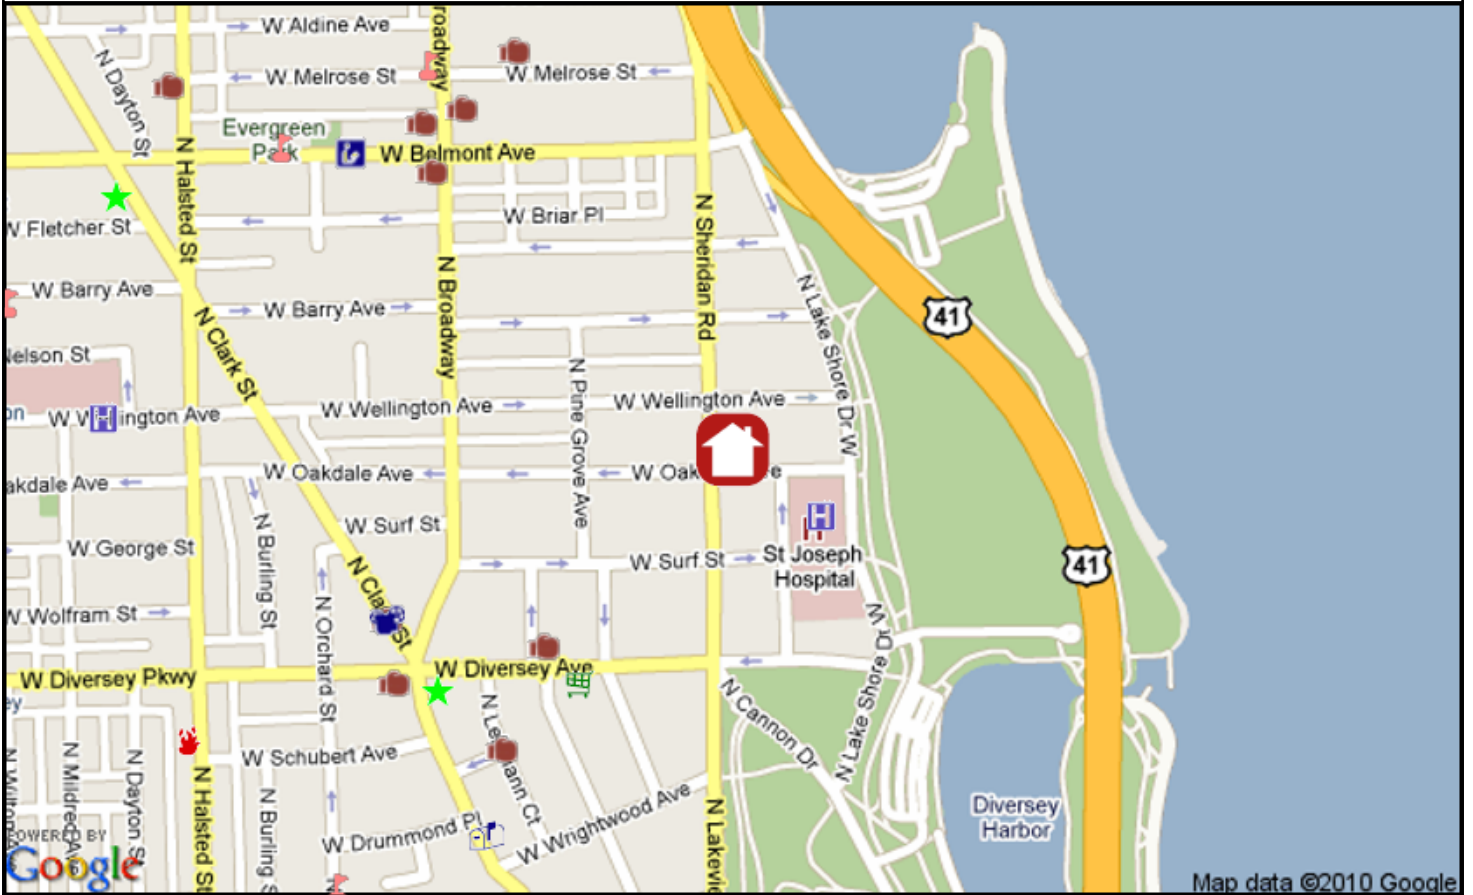

Home-Turf Report for 350 W. Oakdale, 60657

Map data ©2010 Google

Prepared by: **Planned Property Management, Inc.**

© 2001-2009 Home-Turf Marketing Systems, L.L.C. // Visit www.hometurfonline.com or call (800) 689-1652

City Ward#: 44

Alderman: Thomas M. Tunney
1057 W. Belmont Ave., 60657, 773-525-6034

Nearest Public High Schools:

Lincoln Park High, 2001 N Orchard St, 1.3mi S
Lake View High, 4015 N Ashland Av, 2.0mi NW

Nearest Private High Schools:

Francis Parker HS, 330 W Webster Ave, 1.0mi S
Prologue, 640 W Irving Park Rd, 1.4mi N
Latin School Of Chicago Upper, 59 W North Blvd, 1.8mi S

Nearest Public Elementary Schools:

Nettelhorst Elem., 3252 N Broadway Av, 0.5mi NW
Alcott Elem., 2625 N Orchard St, 0.6mi SW

Nearest Private Elementary Schools:

Mount Carmel Acd., 720 W Belmont Ave, 0.5mi NW
Chicago City Day, 541 W Hawthorne Pl, 0.6mi N

Nearest Daycare Centers:

St. Vincent DePaul Center, 2145 N Halsted St, 1.1mi SW
A Step Ahead Learning Center, 4208-20 N Broadway St, 1.7mi NW
KinderCare, 1733 N. Marcey St., 1.7mi SW

Nearest Public Library:

John Merlo, 644 W Belmont Ave, 312-744-1139, 0.5mi NW

Nearest Hospital:

St. Joseph Hospital, 2900 N Lake Shore Dr, 0.1mi SE

Nearest Major Grocery Stores:

Market Place Foods, 521 W Diversey Pkwy, 0.3mi SW
Lincoln Park Market, 2500 N Clark St, 0.6mi S
Treasure Island, 3460 N Broadway St, 0.7mi NW

Nearest Movie Theaters:

Landmark Century Centre Cinema, 2828 N Clark St, 0.4mi SW
Brew & View, 3145 N Sheffield Ave, 0.8mi W

Nearest Health Clubs:

Align Studio, 530 W Diversey Pkwy, 0.3mi SW
Lehmann Sports Club, 2700 N Lehmann Ct, 0.4mi SW

Nearest Starbucks:

617 W Diversey Pkwy, 0.4mi SW

Nearest CTA Station:

Wellington, Brown, Purple (Express), 0.7mi W

Nearest Metra Station: Clybourn, 2.0mi SW

Nearest Fire Station: 0.6mi SW

- Starbucks
- Health Club
- Dog Park
- Day Care
- Major Grocery
- Library
- Hospital
- Post Office
- Theater
- Fire Station
- School
- CTA Station
- Metra Station
- City Park

Home-Turf Marketing Systems, L.L.C. and the users of Home-Turf assume no responsibility for any loss or impact resulting from the use of this information. No representations are made regarding the accuracy of the information provided. All data is subject to change and should be verified with local sources.