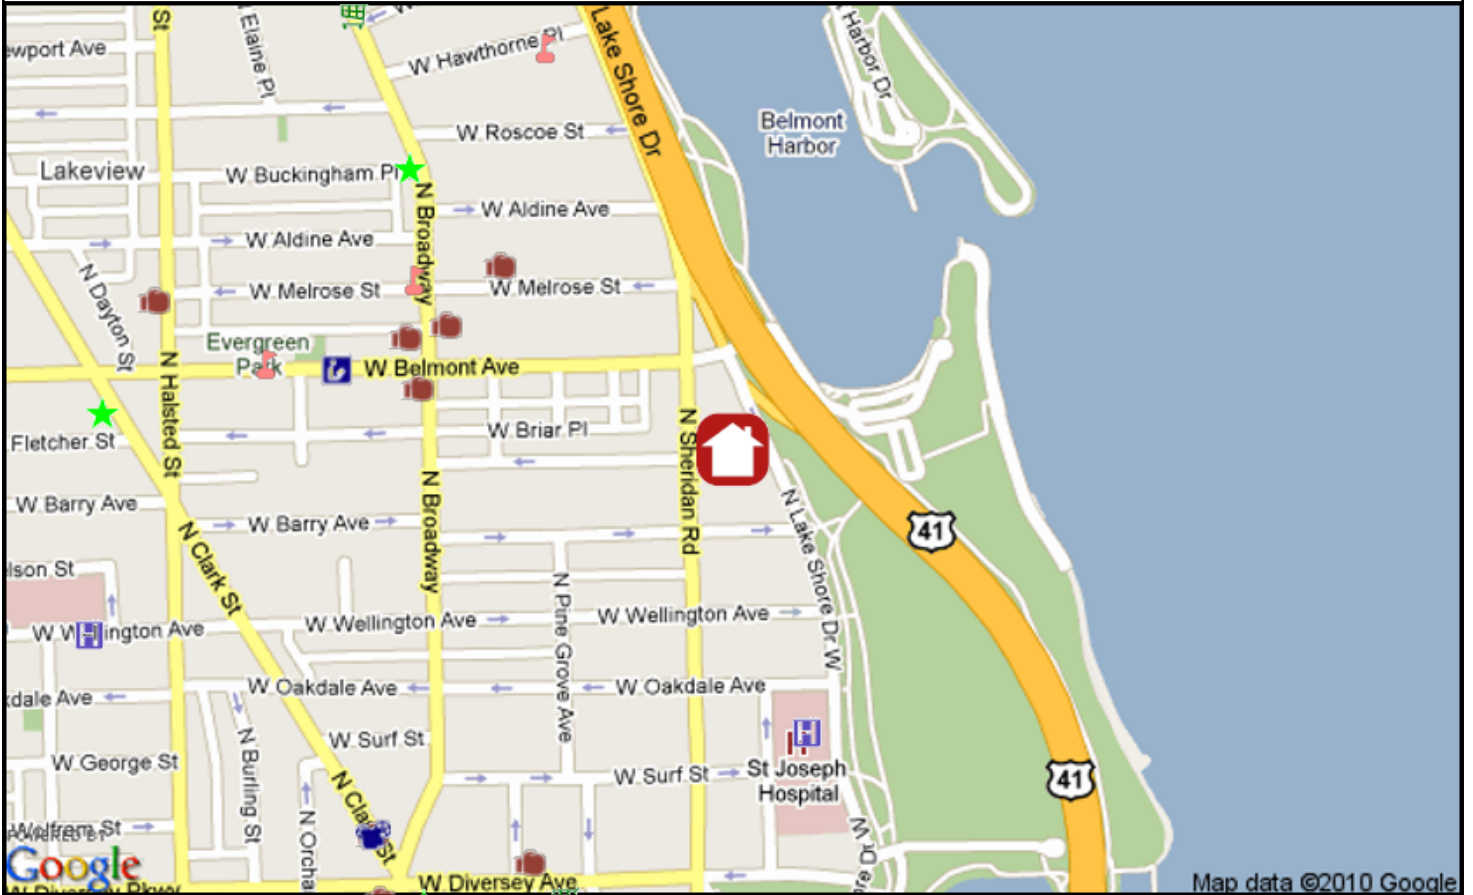

Home-Turf Report for 3130 N. Lake Shore Drive, 60657

Prepared by: Planned Property Management, Inc.

© 2001-2009 Home-Turf Marketing Systems, L.L.C. // Visit www.hometurfonline.com or call (800) 689-1652

City Ward#: 44

Alderman: Thomas M. Tunney
1057 W. Belmont Ave., 60657, 773-525-6034

Nearest Public High Schools:

Lincoln Park High, 2001 N Orchard St, 1.5mi S
Lake View High, 4015 N Ashland Av, 1.9mi NW

Nearest Private High Schools:

Francis Parker HS, 330 W Webster Ave, 1.2mi S
Prologue, 640 W Irving Park Rd, 1.2mi N
Latin School Of Chicago Upper, 59 W North Blvd, 2.0mi S

Nearest Public Elementary Schools:

Nettelhorst Elem., 3252 N Broadway Av, 0.3mi NW
Inter-American Magnet, 919 W Barry Av, 0.7mi W

Nearest Private Elementary Schools:

Chicago City Day, 541 W Hawthorne Pl, 0.4mi NW
Mount Carmel Acd., 720 W Belmont Ave, 0.5mi W

Nearest Daycare Centers:

St. Vincent DePaul Center, 2145 N Halsted St, 1.3mi S
A Step Ahead Learning Center, 4208-20 N Broadway St, 1.6mi NW
KinderCare, 1733 N. Marcey St., 1.9mi SW

Nearest Public Library:

John Merlo, 644 W Belmont Ave, 312-744-1139, 0.4mi W

Nearest Hospital:

St. Joseph Hospital, 2900 N Lake Shore Dr, 0.3mi S

Nearest Major Grocery Stores:

Market Place Foods, 521 W Diversey Pkwy, 0.5mi S
Treasure Island, 3460 N Broadway St, 0.6mi NW
Jewel, 3531 N Broadway St, 0.7mi NW

Nearest Movie Theaters:

Landmark Century Centre Cinema, 2828 N Clark St, 0.5mi SW
Brew & View, 3145 N Sheffield Ave, 0.8mi W

Nearest Health Clubs:

Heller JCC, 524 W Melrose St, 0.3mi NW
Sweat Shop, 3215 N Broadway St, 0.3mi NW

Nearest Starbucks:

3358 N Broadway St, 0.4mi NW

Nearest CTA Station:

Belmont, Red, Brown, Purple (Express), 0.8mi W

Nearest Metra Station:

Clybourn, 2.1mi SW

Nearest Fire Station:

0.7mi SW

- Starbucks
- Health Club
- Dog Park
- Day Care
- Major Grocery
- Library
- Hospital
- Post Office
- Theater
- Fire Station
- School
- CTA Station
- Metra Station
- City Park

Home-Turf Marketing Systems, L.L.C. and the users of Home-Turf assume no responsibility for any loss or impact resulting from the use of this information. No representations are made regarding the accuracy of the information provided. All data is subject to change and should be verified with local sources.