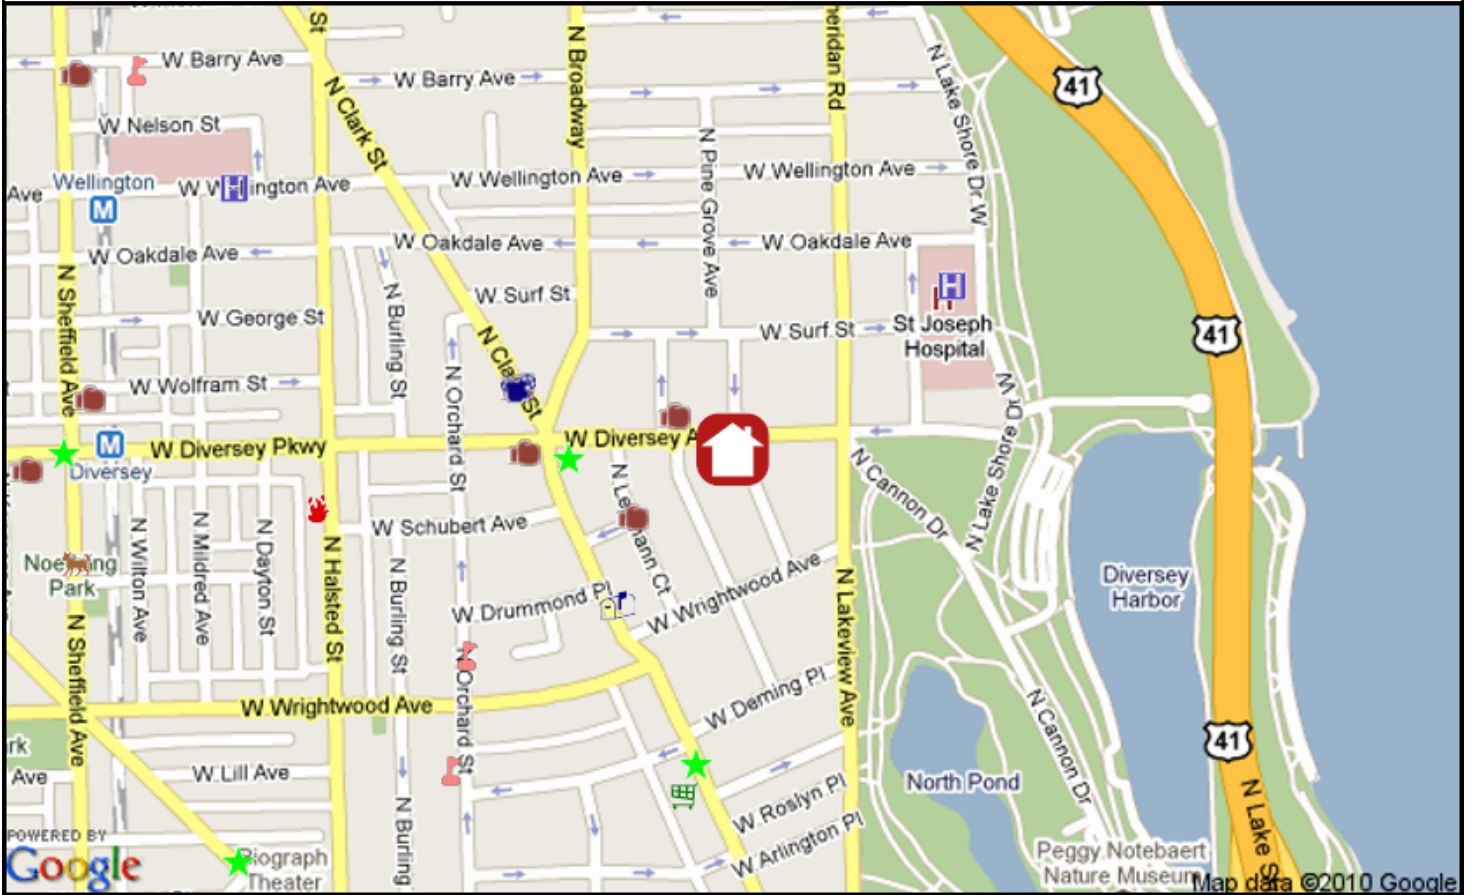

Home-Turf Report for 2756 N. Pine Grove, 60614

Prepared by: Planned Property Management, Inc.

© 2001-2009 Home-Turf Marketing Systems, L.L.C. // Visit www.hometurfonline.com or call (800) 689-1652

City Ward#: 43

Alderman: Vi Daley
735 W. Wrightwood Ave., 60614, 773-327-9111

Nearest Public High Schools:

Lincoln Park High, 2001 N Orchard St, 1.0mi S
Lake View High, 4015 N Ashland Av, 2.1mi NW

Nearest Private High Schools:

Francis Parker HS, 330 W Webster Ave, 0.8mi S
Prologue, 640 W Irving Park Rd, 1.5mi N
Latin School Of Chicago Upper, 59 W North Blvd, 1.6mi SE

Nearest Public Elementary Schools:

Alcott Elem., 2625 N Orchard St, 0.3mi SW
Lincoln Elem., 615 W Kemper Pl, 0.6mi S

Nearest Private Elementary Schools:

St Clement, 2524 N Orchard St, 0.4mi SW
Mount Carmel Acd., 720 W Belmont Ave, 0.6mi NW

Nearest Daycare Centers:

St. Vincent DePaul Center, 2145 N Halsted St, 0.8mi SW
KinderCare, 1733 N. Marcey St., 1.5mi SW
A Step Ahead Learning Center, 4208-20 N Broadway St, 1.9mi N

Nearest Public Library:

John Merlo, 644 W Belmont Ave, 312-744-1139, 0.6mi NW

Nearest Hospital:

St. Joseph Hospital, 2900 N Lake Shore Dr, 0.3mi NE

Nearest Major Grocery Stores:

Market Place Foods, 521 W Diversey Pkwy, 0.0mi W
Lincoln Park Market, 2500 N Clark St, 0.3mi S
Dominick's, 959 W Fullerton Ave, 0.8mi SW

Nearest Movie Theaters:

Landmark Century Centre Cinema, 2828 N Clark St, 0.2mi W
Brew & View, 3145 N Sheffield Ave, 0.8mi NW

Nearest Health Clubs:

Align Studio, 530 W Diversey Pkwy, 0.1mi NW
Lehmann Sports Club, 2700 N Lehmann Ct, 0.1mi SW

Nearest Starbucks:

617 W Diversey Pkwy, 0.2mi W

Nearest CTA Station:

Diversey, Brown, Purple (Express), 0.6mi W

Nearest Metra Station:

Clybourn, 1.8mi SW

Nearest Fire Station:

0.4mi W

- ★ Starbucks
- 🏠 Health Club
- 🐕 Dog Park
- 🏠 Day Care
- 🛒 Major Grocery
- 📖 Library
- 🏥 Hospital
- 📧 Post Office
- 🎭 Theater
- 🚒 Fire Station
- 🎓 School
- 🚇 CTA Station
- 🚆 Metra Station
- 🌳 City Park

Home-Turf Marketing Systems, L.L.C. and the users of Home-Turf assume no responsibility for any loss or impact resulting from the use of this information. No representations are made regarding the accuracy of the information provided. All data is subject to change and should be verified with local sources.