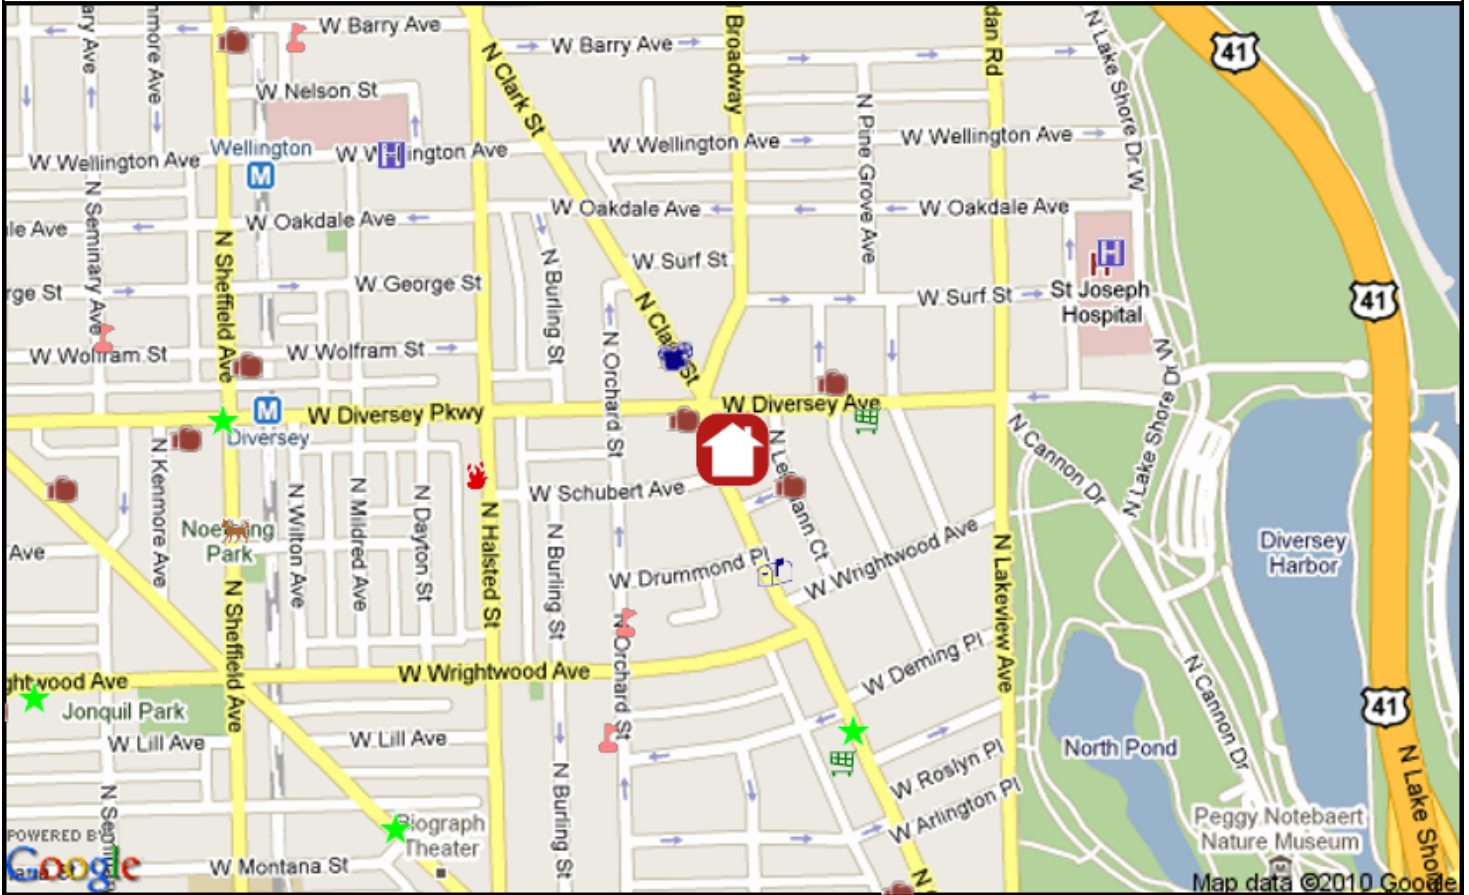

Home-Turf Report for 2727 N. Clark, 60614

Prepared by: **Planned Property Management, Inc.**

© 2001-2009 Home-Turf Marketing Systems, L.L.C. // Visit www.hometurfonline.com or call (800) 689-1652

City Ward#: 43

Alderman: Vi Daley
735 W. Wrightwood Ave., 60614, 773-327-9111

Nearest Public High Schools:

Lincoln Park High, 2001 N Orchard St, 1.0mi S
Lake View High, 4015 N Ashland Av, 2.0mi NW

Nearest Private High Schools:

Francis Parker HS, 330 W Webster Ave, 0.8mi SE
Prologue, 640 W Irving Park Rd, 1.6mi N
Latin School Of Chicago Upper, 59 W North Blvd, 1.7mi SE

Nearest Public Elementary Schools:

Alcott Elem., 2625 N Orchard St, 0.2mi SW
Lincoln Elem., 615 W Kemper Pl, 0.5mi S

Nearest Private Elementary Schools:

St Clement, 2524 N Orchard St, 0.3mi SW
Mount Carmel Acd., 720 W Belmont Ave, 0.6mi N

Nearest Daycare Centers:

St. Vincent DePaul Center, 2145 N Halsted St, 0.8mi S
KinderCare, 1733 N. Marcey St., 1.4mi SW
A Step Ahead Learning Center, 4208-20 N Broadway St, 1.9mi N

Nearest Public Library:

John Merlo, 644 W Belmont Ave, 312-744-1139, 0.5mi N

Nearest Hospital:

St. Joseph Hospital, 2900 N Lake Shore Dr, 0.4mi NE

Nearest Major Grocery Stores:

Market Place Foods, 521 W Diversey Pkwy, 0.1mi E
Lincoln Park Market, 2500 N Clark St, 0.3mi S
Dominick's, 959 W Fullerton Ave, 0.7mi SW

Nearest Movie Theaters:

Landmark Century Centre Cinema, 2828 N Clark St, 0.1mi NW
Brew & View, 3145 N Sheffield Ave, 0.7mi NW

Nearest Health Clubs:

Bikram Yoga Chicago, 2736A N Clark St, 0.1mi NW
Lehmann Sports Club, 2700 N Lehmann Ct, 0.1mi SE

Nearest Starbucks:

617 W Diversey Pkwy, 0.0mi N

Nearest CTA Station:

Diversey, Brown, Purple (Express), 0.5mi W

Nearest Metra Station:

Clybourn, 1.6mi W

- Starbucks
- Health Club
- Dog Park
- Day Care
- Major Grocery
- Library
- Hospital
- Post Office
- Theater
- Fire Station
- School
- CTA Station
- Metra Station
- City Park

Home-Turf Marketing Systems, L.L.C. and the users of Home-Turf assume no responsibility for any loss or impact resulting from the use of this information. No representations are made regarding the accuracy of the information provided. All data is subject to change and should be verified with local sources.