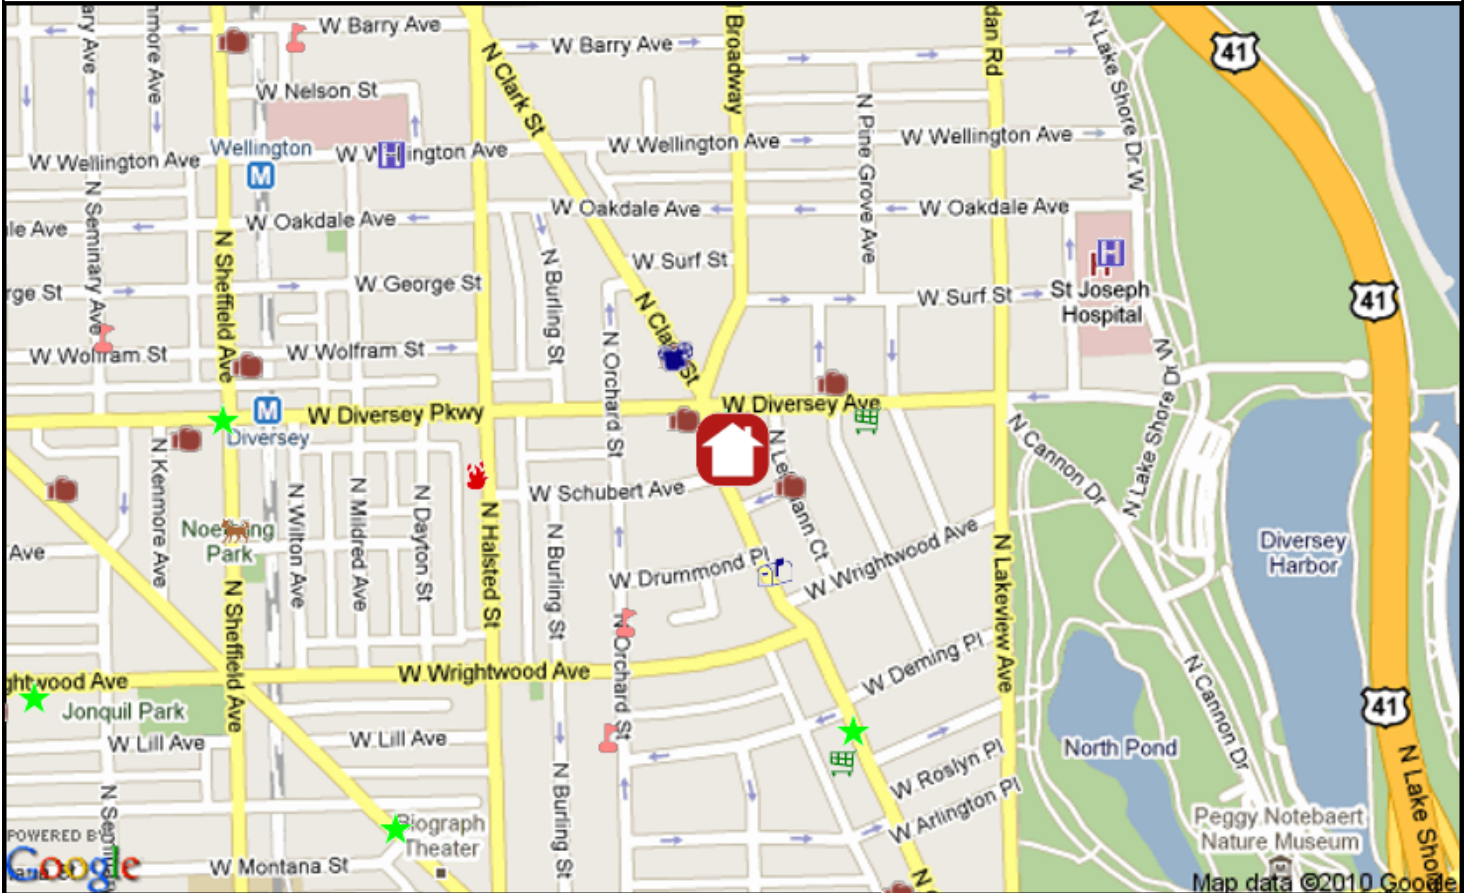

Home-Turf Report for 2727 N. Clark, 60614

Prepared by: **Planned Property Management, Inc.**

© 2001-2009 Home-Turf Marketing Systems, L.L.C. // Visit www.hometurfonline.com or call (800) 689-1652

City Ward#: 43

Alderman: Vi Daley
735 W. Wrightwood Ave., 60614, 773-327-9111

Nearest Public High Schools:

Lincoln Park High, 2001 N Orchard St, 1.0mi S
Lake View High, 4015 N Ashland Av, 2.0mi NW

Nearest Private High Schools:

Francis Parker HS, 330 W Webster Ave, 0.8mi SE
Prologue, 640 W Irving Park Rd, 1.6mi N
Latin School Of Chicago Upper, 59 W North Blvd, 1.7mi SE

Nearest Public Elementary Schools:

Alcott Elem., 2625 N Orchard St, 0.2mi SW
Lincoln Elem., 615 W Kemper Pl, 0.5mi S

Nearest Private Elementary Schools:

St Clement, 2524 N Orchard St, 0.3mi SW
Mount Carmel Acd., 720 W Belmont Ave, 0.6mi N

Nearest Daycare Centers:

St. Vincent DePaul Center, 2145 N Halsted St, 0.8mi S
KinderCare, 1733 N. Marcey St., 1.4mi SW
A Step Ahead Learning Center, 4208-20 N Broadway St, 1.9mi N

Nearest Public Library:

John Merlo, 644 W Belmont Ave, 312-744-1139, 0.5mi N

Nearest Hospital:

St. Joseph Hospital, 2900 N Lake Shore Dr, 0.4mi NE

Nearest Major Grocery Stores:

Market Place Foods, 521 W Diversey Pkwy, 0.1mi E
Lincoln Park Market, 2500 N Clark St, 0.3mi S
Dominick's, 959 W Fullerton Ave, 0.7mi SW

Nearest Movie Theaters:

Landmark Century Centre Cinema, 2828 N Clark St, 0.1mi NW
Brew & View, 3145 N Sheffield Ave, 0.7mi NW

Nearest Health Clubs:

Bikram Yoga Chicago, 2736A N Clark St, 0.1mi NW
Lehmann Sports Club, 2700 N Lehmann Ct, 0.1mi SE

Nearest Starbucks:

617 W Diversey Pkwy, 0.0mi N

Nearest CTA Station:

Diversey, Brown, Purple (Express), 0.5mi W

Nearest Metra Station: Clybourn, 1.6mi SW

Nearest Fire Station: 0.3mi W

- Starbucks
- Health Club
- Dog Park
- Day Care
- Major Grocery
- Library
- Hospital
- Post Office
- Theater
- Fire Station
- School
- CTA Station
- Metra Station
- City Park

Home-Turf Marketing Systems, L.L.C. and the users of Home-Turf assume no responsibility for any loss or impact resulting from the use of this information. No representations are made regarding the accuracy of the information provided. All data is subject to change and should be verified with local sources.