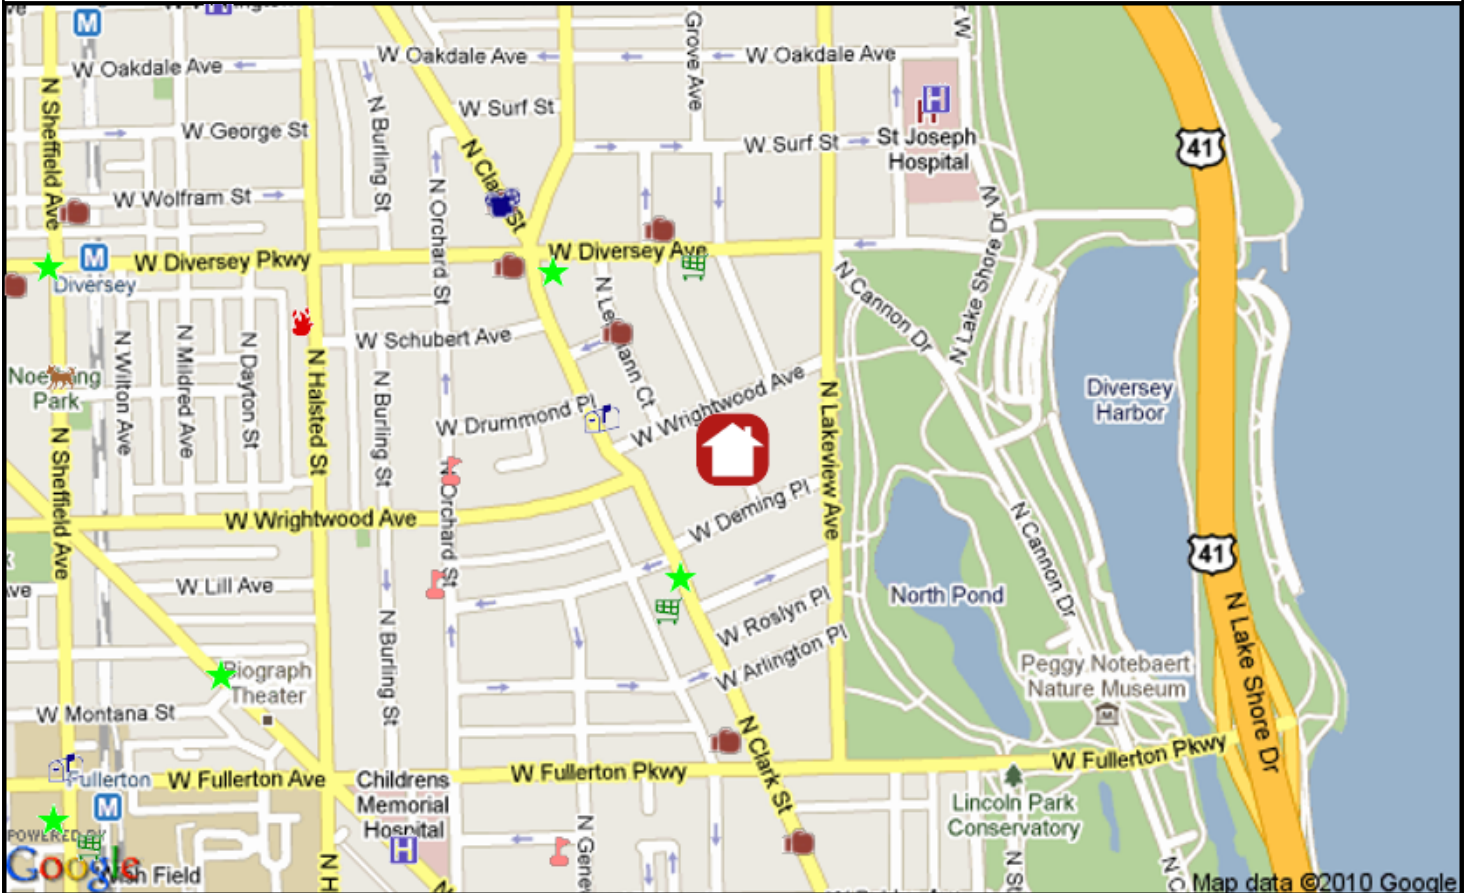

Home-Turf Report for 2630 N. Hampden, 60614

Prepared by: **Planned Property Management, Inc.**

© 2001-2009 Home-Turf Marketing Systems, L.L.C. // Visit www.hometurfonline.com or call (800) 689-1652

City Ward#: 43

Alderman: Vi Daley
735 W. Wrightwood Ave., 60614, 773-327-9111

Nearest Public High Schools:

Lincoln Park High, 2001 N Orchard St, 0.9mi S
Payton Prep HS, 1034 N Wells St, 2.0mi S

Nearest Private High Schools:

Francis Parker HS, 330 W Webster Ave, 0.6mi S
Latin School Of Chicago Upper, 59 W North Blvd, 1.5mi SE
Prologue, 640 W Irving Park Rd, 1.7mi N

Nearest Public Elementary Schools:

Alcott Elem., 2625 N Orchard St, 0.3mi W
Lincoln Elem., 615 W Kemper Pl, 0.4mi SW

Nearest Private Elementary Schools:

St Clement, 2524 N Orchard St, 0.3mi SW
Francis Parker, 330 W Webster Ave, 0.6mi S

Nearest Daycare Centers:

St. Vincent DePaul Center, 2145 N Halsted St, 0.7mi SW
KinderCare, 1733 N. Marcey St., 1.3mi SW
Lake Shore Preparatory School, 300 W Hill St, 1.9mi S

Nearest Public Library:

John Merlo, 644 W Belmont Ave, 312-744-1139, 0.7mi N

Nearest Hospital:

St. Joseph Hospital, 2900 N Lake Shore Dr, 0.4mi NE

Nearest Major Grocery Stores:

Lincoln Park Market, 2500 N Clark St, 0.2mi S
Market Place Foods, 521 W Diversey Pkwy, 0.2mi N
Dominick's, 959 W Fullerton Ave, 0.7mi SW

Nearest Movie Theaters:

Landmark Century Centre Cinema, 2828 N Clark St, 0.3mi NW
Brew & View, 3145 N Sheffield Ave, 0.9mi NW

Nearest Health Clubs:

Lehmann Sports Club, 2700 N Lehmann Ct, 0.2mi NW
Align Studio, 530 W Diversey Pkwy, 0.2mi N

Nearest Starbucks:

2525 N Clark St, 0.1mi SW

Nearest CTA Station:

Diversey, Brown, Purple (Express), 0.6mi W

Nearest Metra Station: Clybourn, 1.7mi SW

Nearest Fire Station: 0.4mi W

- Starbucks
- Health Club
- Dog Park
- Day Care
- Major Grocery
- Library
- Hospital
- Post Office
- Theater
- Fire Station
- School
- CTA Station
- Metra Station
- City Park

Home-Turf Marketing Systems, L.L.C. and the users of Home-Turf assume no responsibility for any loss or impact resulting from the use of this information. No representations are made regarding the accuracy of the information provided. All data is subject to change and should be verified with local sources.