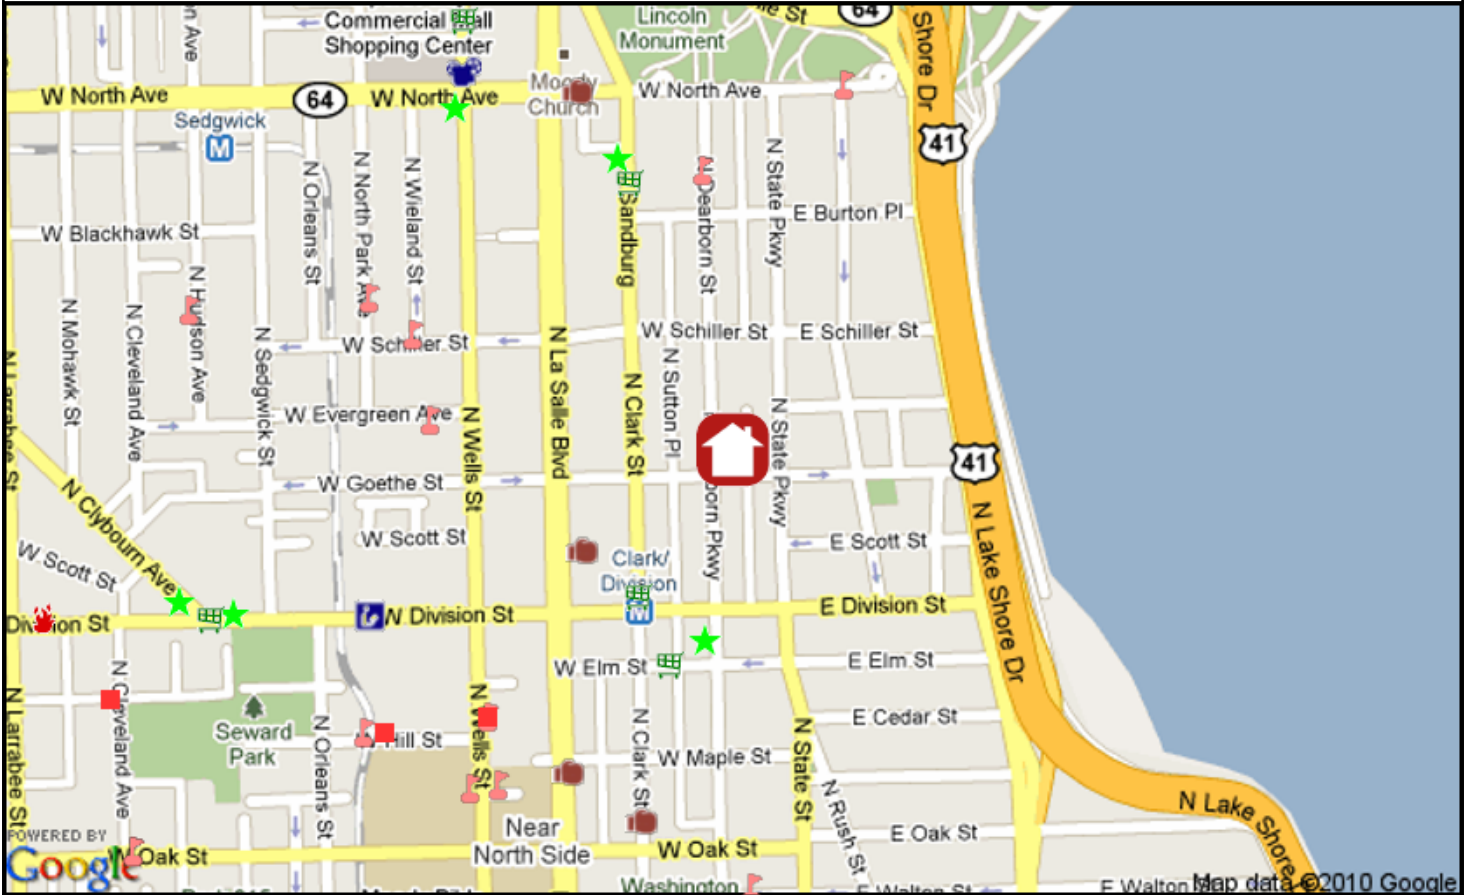

Home-Turf Report for 1330 N. Dearborn

Prepared by: **Planned Property Management, Inc.**

© 2001-2009 Home-Turf Marketing Systems, L.L.C. // Visit www.hometurfonline.com or call (800) 689-1652

City Ward#: 42

Alderman: Brendan Reilly
311 West Superior, Ste. 212, 60654, 312-642-4242

Nearest Public High Schools:

Payton Prep HS, 1034 N Wells St, 0.4mi SW
Lincoln Park High, 2001 N Orchard St, 1.2mi NW

Nearest Private High Schools:

Latin School Of Chicago Upper, 59 W North Blvd, 0.4mi N
Quigley Seminary, 103 E Chestnut St, 0.6mi S
Francis Parker HS, 330 W Webster Ave, 1.2mi N

Nearest Public Elementary Schools:

Franklin Elem., 225 W Evergreen Av, 0.3mi W
Salazar Elem., 160 W Wendell St, 0.4mi SW

Nearest Private Elementary Schools:

Latin Lower School, 1531 N Dearborn Pkwy, 0.3mi N
Catherine Cook, 226 W Schiller Ave, 0.3mi W

Nearest Daycare Centers:

Childtime Learning Center, 1111 N Wells St, 0.4mi SW
Lake Shore Preparatory School, 300 W Hill St, 0.4mi SW
Bright Horizons at Fourth Presbyterian, 126 E Chestnut St, 0.6mi SE

Nearest Public Library:

Near North, 310 W Division St, 312-744-0991, 0.4mi SW

Nearest Hospital:

Northwestern Memorial Hospital, 251 E Huron St, 0.9mi SE

Nearest Major Grocery Stores:

Jewel, 1210 N. Clark St, 0.2mi SW
Treasure Island, 75 W Elm St, 0.2mi S
Potash Bros, 1525 N Clark St, 0.3mi N

Nearest Movie Theaters:

AMC Loews Pipers Alley 4, 1608 N Wells St, 0.4mi NW
AMC Loews 600 N. Michigan Ave. 9, 600 N Michigan Ave, 1.0mi S

Nearest Health Clubs:

Fitness Formula Clubs Old Town, 1235 N LaSalle, 0.2mi SW
Wells Street Fitness, 1513 N Wells, 0.4mi SW

Nearest Starbucks:

39 W Division St, 0.2mi S

Nearest CTA Station:

Clark/Division, Red Line, 0.2mi SW

Nearest Metra Station: Northwest Station, 1.7mi S

Nearest Fire Station: 0.7mi W

- Starbucks
- Health Club
- Dog Park
- Day Care
- Major Grocery
- Library
- Hospital
- Post Office
- Theater
- Fire Station
- School
- CTA Station
- Metra Station
- City Park

Home-Turf Marketing Systems, L.L.C. and the users of Home-Turf assume no responsibility for any loss or impact resulting from the use of this information. No representations are made regarding the accuracy of the information provided. All data is subject to change and should be verified with local sources.