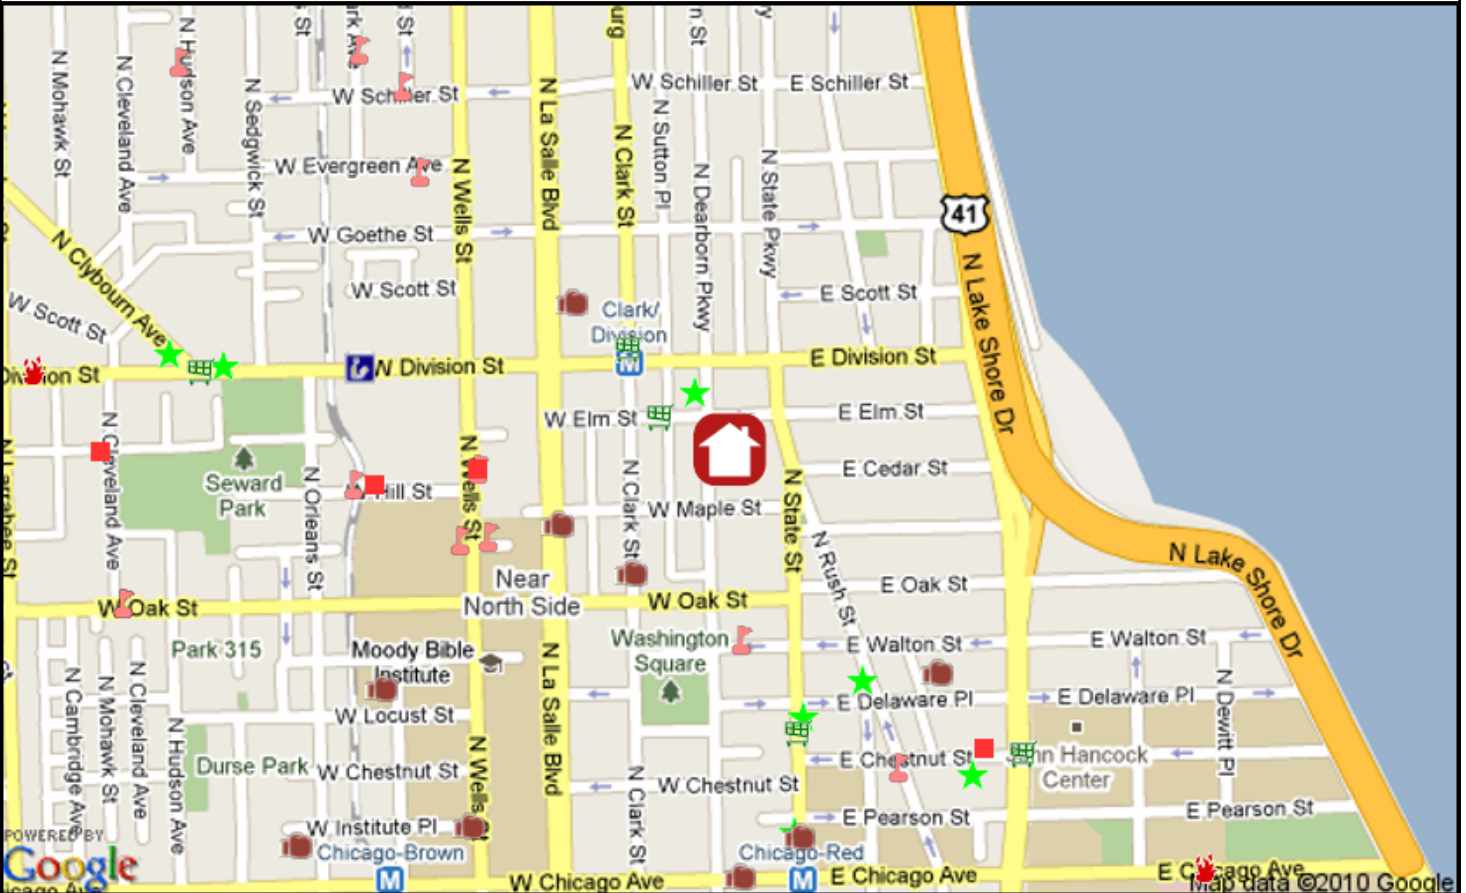

Home-Turf Report for 1133 N. Dearborn, 60610

Prepared by: **Planned Property Management, Inc.**

© 2001-2009 Home-Turf Marketing Systems, L.L.C. // Visit www.hometurfonline.com or call (800) 689-1652

City Ward#: 42

Alderman: Brendan Reilly
311 West Superior, Ste. 212, 60654, 312-642-4242

Nearest Public High Schools:

Payton Prep HS, 1034 N Wells St, 0.3mi W
Lincoln Park High, 2001 N Orchard St, 1.4mi NW

Nearest Private High Schools:

Quigley Seminary, 103 E Chestnut St, 0.3mi SE
Latin School Of Chicago Upper, 59 W North Blvd, 0.6mi N
Chicago Acad. For The Arts, 1010 W Chicago, 1.3mi W

Nearest Public Elementary Schools:

Ogden Elem., 24 W Walton St, 0.2mi S
Salazar Elem., 160 W Wendell St, 0.2mi W

Nearest Private Elementary Schools:

Cornerstone Acad., 1111 N Wells St 4th, 0.2mi W
Lake Shore Prep, 300 W Hill St, 0.4mi W

Nearest Daycare Centers:

Childtime Learning Center, 1111 N Wells St, 0.3mi W
Lake Shore Preparatory School, 300 W Hill St, 0.3mi W
Bright Horizons at Fourth Presbyterian, 126 E Chestnut St, 0.4mi SE

Nearest Public Library:

Near North, 310 W Division St, 312-744-0991, 0.4mi W

Nearest Hospital:

Northwestern Memorial Hospital, 251 E Huron St, 0.7mi SE

Nearest Major Grocery Stores:

Treasure Island, 75 W Elm St, 0.1mi NW
Jewel, 1210 N. Clark St, 0.1mi NW
Potash Bros, 875 N State St, 0.3mi S

Nearest Movie Theaters:

AMC Loews Pipers Alley 4, 1608 N Wells St, 0.7mi NW
AMC Loews 600 N. Michigan Ave. 9, 600 N Michigan Ave, 0.8mi S

Nearest Health Clubs:

Fitness Formula Clubs Gold Coast, 1030 N Clark St, 0.2mi SW
Wells Street Fitness, 1513 N Wells, 0.2mi SW

Nearest Starbucks:

39 W Division St, 0.1mi NW

Nearest CTA Station:

Clark/Division, Red Line, 0.1mi NW

Nearest Metra Station: Northwest Station, 1.5mi SW

Nearest Fire Station: 0.6mi SE

- Starbucks
- Health Club
- Dog Park
- Day Care
- Major Grocery
- Library
- Hospital
- Post Office
- Theater
- Fire Station
- School
- CTA Station
- Metra Station
- City Park

Home-Turf Marketing Systems, L.L.C. and the users of Home-Turf assume no responsibility for any loss or impact resulting from the use of this information. No representations are made regarding the accuracy of the information provided. All data is subject to change and should be verified with local sources.