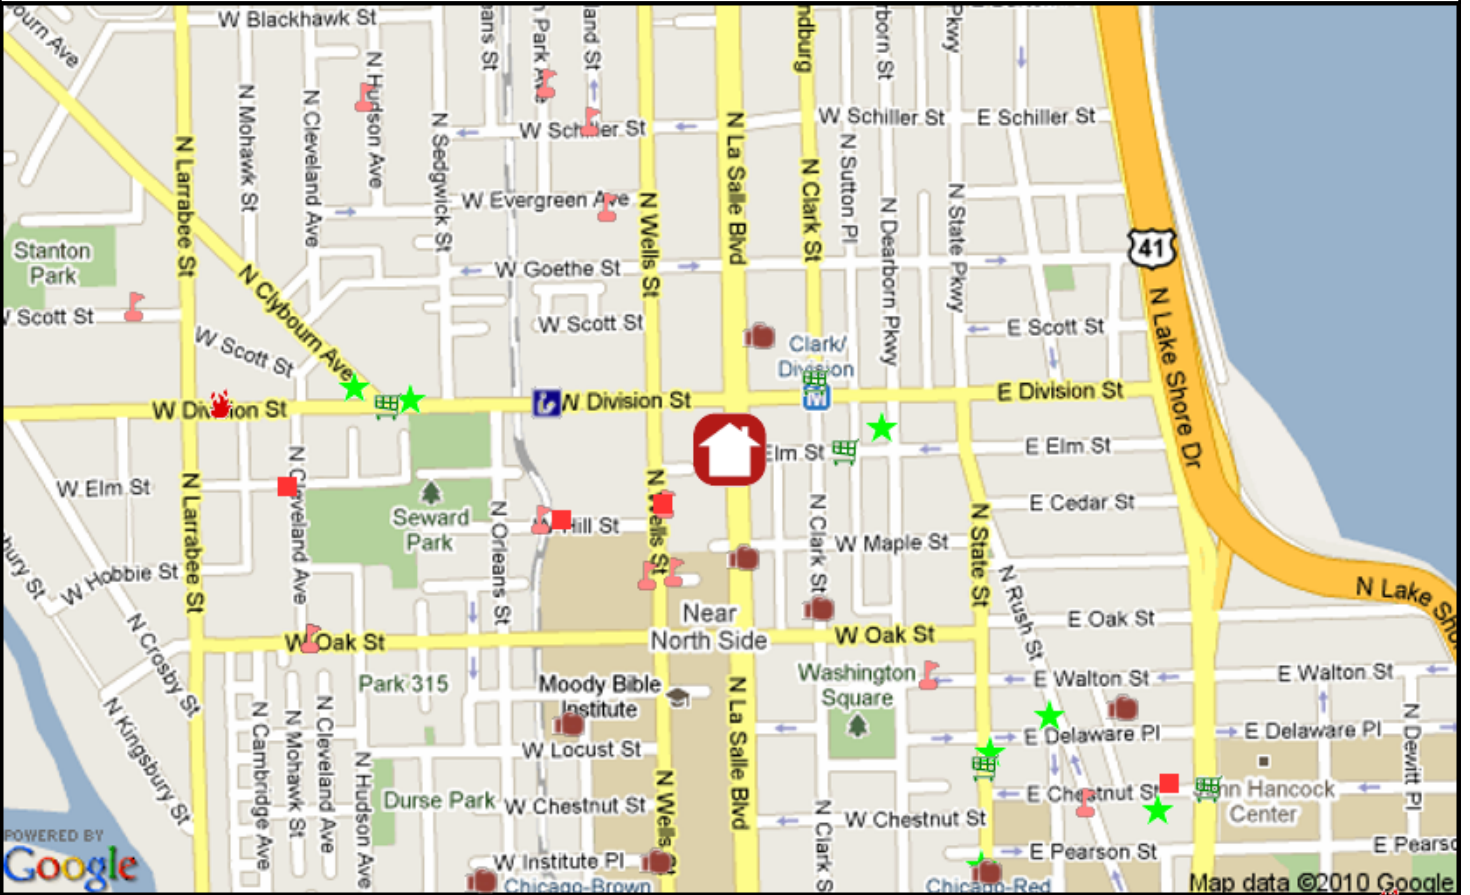

Home-Turf Report for 1120 N. LaSalle, 60610

Prepared by: **Planned Property Management, Inc.**

© 2001-2009 Home-Turf Marketing Systems, L.L.C. // Visit www.hometurfonline.com or call (800) 689-1652

City Ward#: 43

Alderman: Vi Daley
735 W. Wrightwood Ave., 60614, 773-327-9111

Nearest Public High Schools:

Payton Prep HS, 1034 N Wells St, 0.1mi SW
Lincoln Park High, 2001 N Orchard St, 1.2mi NW

Nearest Private High Schools:

Quigley Seminary, 103 E Chestnut St, 0.5mi SE
Latin School Of Chicago Upper, 59 W North Blvd, 0.6mi NE
Chicago Acad. For The Arts, 1010 W Chicago, 1.1mi SW

Nearest Public Elementary Schools:

Salazar Elem., 160 W Wendell St, 0.1mi SW
Franklin Elem., 225 W Evergreen Av, 0.3mi NW

Nearest Private Elementary Schools:

Cornerstone Acad., 1111 N Wells St 4th, 0.1mi SW
Lake Shore Prep, 300 W Hill St, 0.2mi W

Nearest Daycare Centers:

Childtime Learning Center, 1111 N Wells St, 0.1mi SW
Lake Shore Preparatory School, 300 W Hill St, 0.2mi W
Ame Wayman Day Care Ctr, 511 W Elm St, 0.4mi W

Nearest Public Library:

Near North, 310 W Division St, 312-744-0991, 0.2mi W

Nearest Hospital:

Northwestern Memorial Hospital, 251 E Huron St, 0.8mi SE

Nearest Major Grocery Stores:

Jewel, 1210 N. Clark St, 0.1mi NE
Treasure Island, 75 W Elm St, 0.1mi E
Dominick's, 424 W Division St, 0.3mi W

Nearest Movie Theaters:

AMC Loews Pipers Alley 4, 1608 N Wells St, 0.6mi N
AMC Loews 600 N. Michigan Ave. 9, 600 N Michigan Ave, 0.9mi SE

Nearest Health Clubs:

Wells Street Fitness, 1513 N Wells, 0.1mi S
Fitness Formula Clubs Old Town, 1235 N LaSalle, 0.1mi N

Nearest Starbucks:

39 W Division St, 0.1mi E

Nearest CTA Station:

Clark/Division, Red Line, 0.1mi NE

Nearest Metra Station: Northwest Station, 1.4mi S

Nearest Fire Station: 0.5mi W

- Starbucks
- Health Club
- Dog Park
- Day Care
- Major Grocery
- Library
- Hospital
- Post Office
- Theater
- Fire Station
- School
- CTA Station
- Metra Station
- City Park

Home-Turf Marketing Systems, L.L.C. and the users of Home-Turf assume no responsibility for any loss or impact resulting from the use of this information. No representations are made regarding the accuracy of the information provided. All data is subject to change and should be verified with local sources.