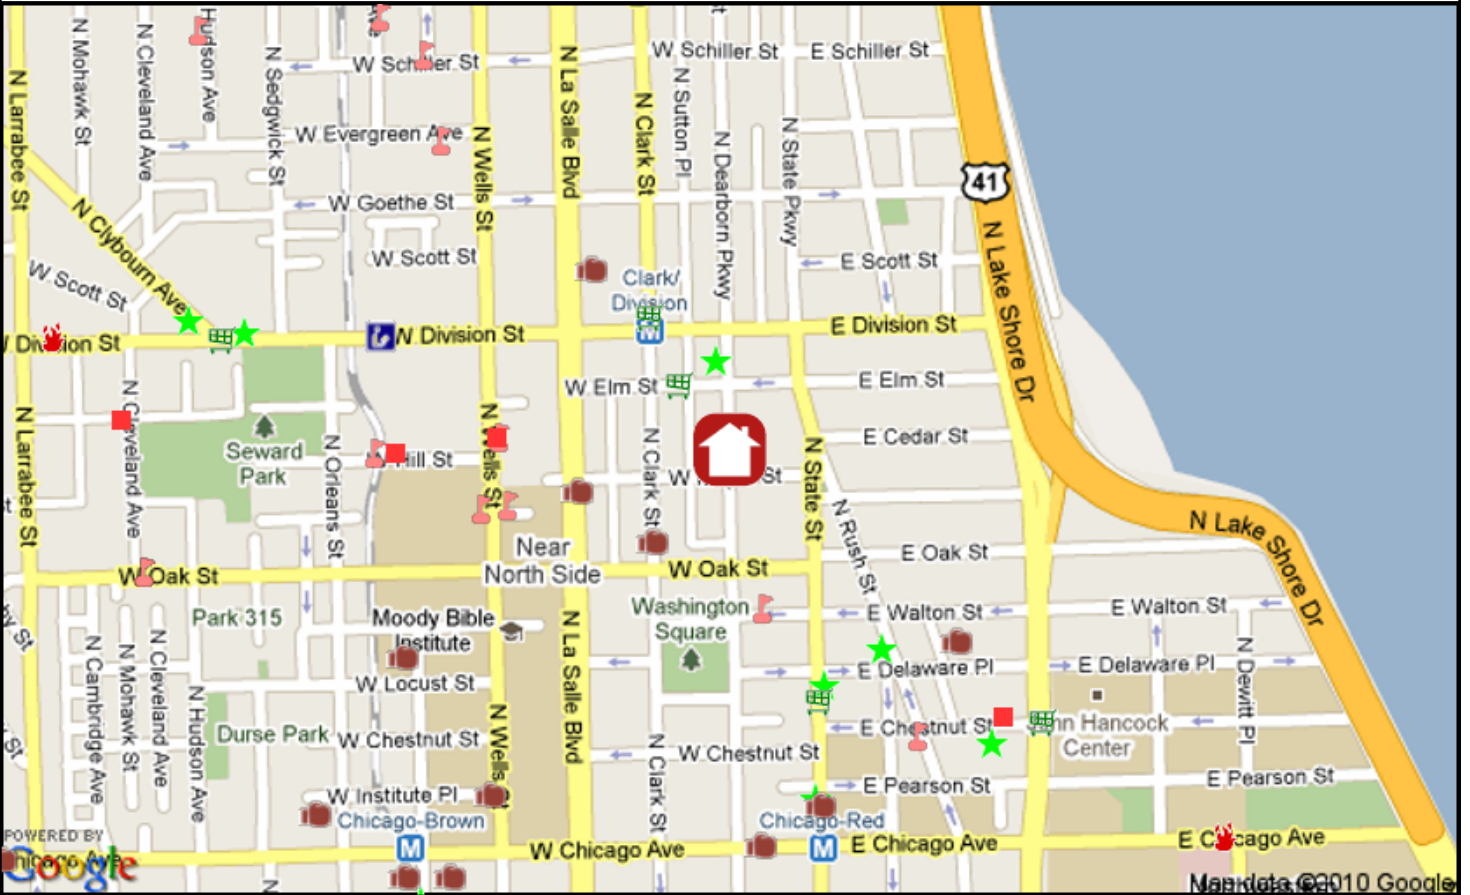

Home-Turf Report for 1111 N. Dearborn, 60610

Prepared by: Planned Property Management, Inc.

© 2001-2009 Home-Turf Marketing Systems, L.L.C. // Visit www.hometurfonline.com or call (800) 689-1652

City Ward#: 42

Alderman: Brendan Reilly
311 West Superior, Ste. 212, 60654, 312-642-4242

Nearest Public High Schools:

Payton Prep HS, 1034 N Wells St, 0.2mi W
Lincoln Park High, 2001 N Orchard St, 1.4mi NW

Nearest Private High Schools:

Quigley Seminary, 103 E Chestnut St, 0.3mi SE
Latin School Of Chicago Upper, 59 W North Blvd, 0.6mi N
Chicago Acad. For The Arts, 1010 W Chicago, 1.3mi W

Nearest Public Elementary Schools:

Ogden Elem., 24 W Walton St, 0.2mi S
Salazar Elem., 160 W Wendell St, 0.2mi W

Nearest Private Elementary Schools:

Cornerstone Acad., 1111 N Wells St 4th, 0.2mi W
Lake Shore Prep, 300 W Hill St, 0.3mi W

Nearest Daycare Centers:

Childtime Learning Center, 1111 N Wells St, 0.2mi W
Lake Shore Preparatory School, 300 W Hill St, 0.3mi W
Bright Horizons at Fourth Presbyterian, 126 E Chestnut St, 0.4mi SE

Nearest Public Library:

Near North, 310 W Division St, 312-744-0991, 0.4mi W

Nearest Hospital:

Northwestern Memorial Hospital, 251 E Huron St, 0.7mi SE

Nearest Major Grocery Stores:

Treasure Island, 75 W Elm St, 0.1mi NW
Jewel, 1210 N. Clark St, 0.1mi NW
Potash Bros, 875 N State St, 0.3mi S

Nearest Movie Theaters:

AMC Loews Pipers Alley 4, 1608 N Wells St, 0.7mi N
AMC Loews 600 N. Michigan Ave. 9, 600 N Michigan Ave, 0.7mi SE

Nearest Health Clubs:

Fitness Formula Clubs Gold Coast, 1030 N Clark St, 0.1mi SW
Wells Street Fitness, 1513 N Wells, 0.2mi W

Nearest Starbucks:

39 W Division St, 0.1mi N

Nearest CTA Station:

Clark/Division, Red Line, 0.1mi W

Nearest Metra Station:

Northwest Station, 1.4mi SW

Nearest Fire Station:

0.6mi SE

- Starbucks
- Health Club
- Dog Park
- Day Care
- Major Grocery
- Library
- Hospital
- Post Office
- Theater
- Fire Station
- School
- CTA Station
- Metra Station
- City Park

Home-Turf Marketing Systems, L.L.C. and the users of Home-Turf assume no responsibility for any loss or impact resulting from the use of this information. No representations are made regarding the accuracy of the information provided. All data is subject to change and should be verified with local sources.