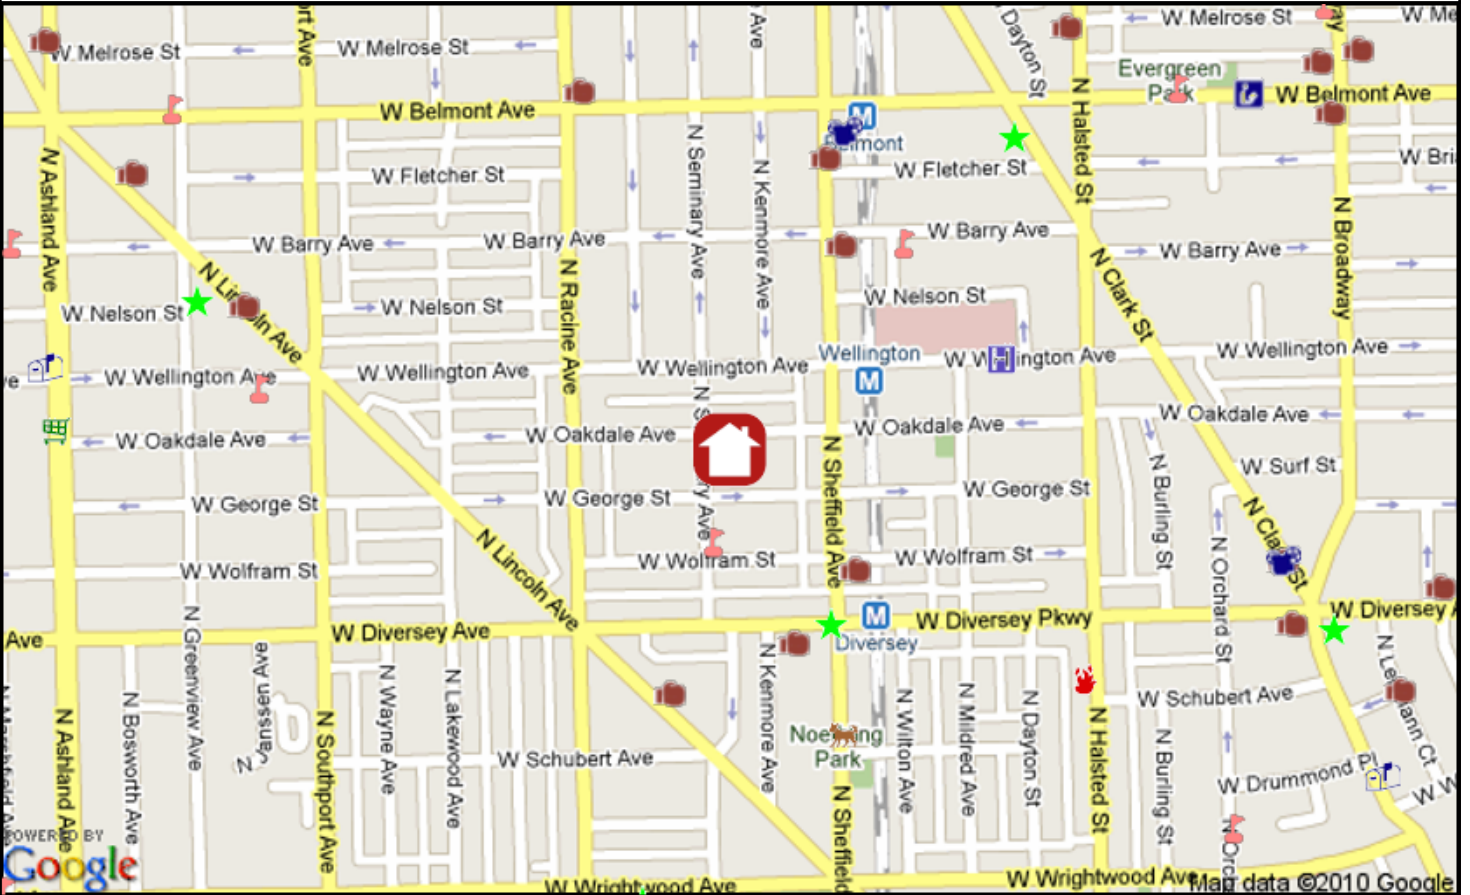

Home-Turf Report for 1049 W. Oakdale, 60657

Prepared by: **Planned Property Management, Inc.**

© 2001-2009 Home-Turf Marketing Systems, L.L.C. // Visit www.hometurfonline.com or call (800) 689-1652

City Ward#: 44

Alderman: Thomas M. Tunney
1057 W. Belmont Ave., 60657, 773-525-6034

Nearest Public High Schools:

Lincoln Park High, 2001 N Orchard St, 1.3mi SE
Lake View High, 4015 N Ashland Av, 1.5mi NW

Nearest Private High Schools:

Francis Parker HS, 330 W Webster Ave, 1.3mi SE
Prologue, 640 W Irving Park Rd, 1.4mi N
Jane Addams, 1800 W Cuyler Ave, 1.7mi NW

Nearest Public Elementary Schools:

Agassiz Elem., 2851 N Seminary Av, 0.1mi S
Inter-American Magnet, 919 W Barry Av, 0.3mi NE

Nearest Private Elementary Schools:

St Alphonsus, 1439 W Wellington Av, 0.5mi W
Mount Carmel Acd., 720 W Belmont Ave, 0.6mi NE

Nearest Daycare Centers:

St. Vincent DePaul Center, 2145 N Halsted St, 1.0mi SE
KinderCare, 1733 N. Marcey St., 1.5mi S
Apple Tree Learning Center, 1733 W Irving Park Rd, 1.6mi NW

Nearest Public Library:

John Merlo, 644 W Belmont Ave, 312-744-1139, 0.6mi NE

Nearest Hospital:

Advocate Illinois Masonic Medical Ctr, 836 W Wellington Ave, 0.3mi E

Nearest Major Grocery Stores:

Jewel, 2940 N Ashland Ave, 0.7mi W
Market Place Foods, 521 W Diversey Pkwy, 0.7mi E
Dominick's, 959 W Fullerton Ave, 0.7mi S

Nearest Movie Theaters:

Brew & View, 3145 N Sheffield Ave, 0.3mi N
Landmark Century Centre Cinema, 2828 N Clark St, 0.5mi E

Nearest Health Clubs:

Curves, 2825 N Sheffield Ave, 0.2mi SE
Lincoln Park Athletic Club, 1019 W Diversey Pkwy, 0.2mi S

Nearest Starbucks:

1000 W Diversey Pkwy, 0.2mi SE

Nearest CTA Station:

Wellington, Brown, Purple (Express), 0.1mi NE

Nearest Metra Station:

Clybourn, 1.4mi SW

Nearest Fire Station:

0.4mi SE

- Starbucks
- Health Club
- Dog Park
- Day Care
- Major Grocery
- Library
- Hospital
- Post Office
- Theater
- Fire Station
- School
- CTA Station
- Metra Station
- City Park

Home-Turf Marketing Systems, L.L.C. and the users of Home-Turf assume no responsibility for any loss or impact resulting from the use of this information. No representations are made regarding the accuracy of the information provided. All data is subject to change and should be verified with local sources.