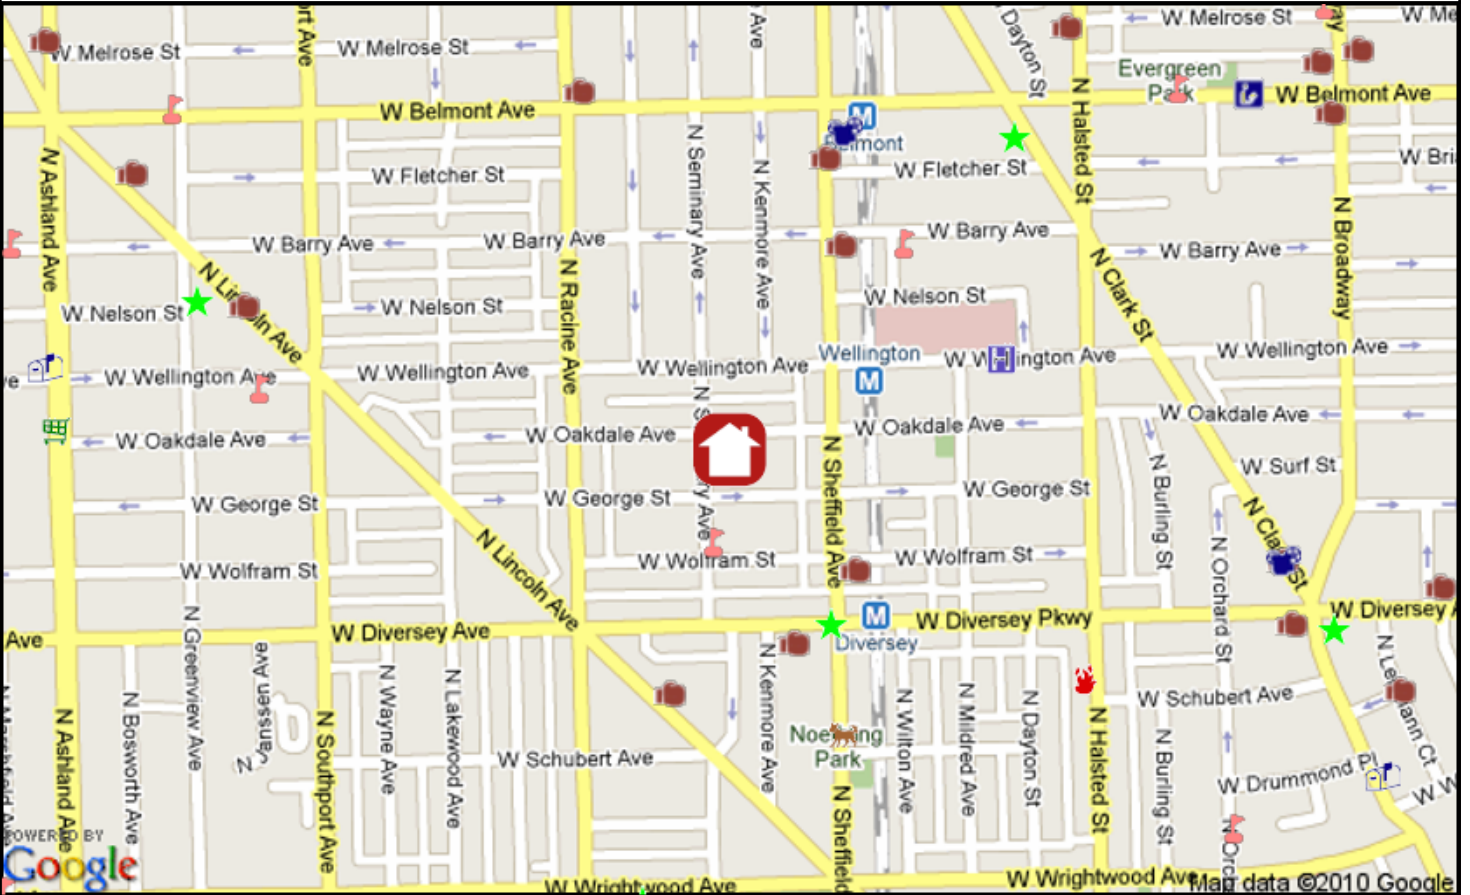

Home-Turf Report for 1049 W. Oakdale, 60657

Prepared by: **Planned Property Management, Inc.**

© 2001-2009 Home-Turf Marketing Systems, L.L.C. // Visit www.hometurfonline.com or call (800) 689-1652

City Ward#: 44

Alderman: Thomas M. Tunney
1057 W. Belmont Ave., 60657, 773-525-6034

Nearest Public High Schools:

Lincoln Park High, 2001 N Orchard St, 1.3mi SE
Lake View High, 4015 N Ashland Av, 1.5mi NW

Nearest Private High Schools:

Francis Parker HS, 330 W Webster Ave, 1.3mi SE
Prologue, 640 W Irving Park Rd, 1.4mi N
Jane Addams, 1800 W Cuyler Ave, 1.7mi NW

Nearest Public Elementary Schools:

Agassiz Elem., 2851 N Seminary Av, 0.1mi S
Inter-American Magnet, 919 W Barry Av, 0.3mi NE

Nearest Private Elementary Schools:

St Alphonsus, 1439 W Wellington Av, 0.5mi W
Mount Carmel Acd., 720 W Belmont Ave, 0.6mi NE

Nearest Daycare Centers:

St. Vincent DePaul Center, 2145 N Halsted St, 1.0mi SE
KinderCare, 1733 N. Marcey St., 1.5mi S
Apple Tree Learning Center, 1733 W Irving Park Rd, 1.6mi NW

Nearest Public Library:

John Merlo, 644 W Belmont Ave, 312-744-1139, 0.6mi NE

Nearest Hospital:

Advocate Illinois Masonic Medical Ctr, 836 W Wellington Ave, 0.3mi E

Nearest Major Grocery Stores:

Jewel, 2940 N Ashland Ave, 0.7mi W
Market Place Foods, 521 W Diversey Pkwy, 0.7mi E
Dominick's, 959 W Fullerton Ave, 0.7mi S

Nearest Movie Theaters:

Brew & View, 3145 N Sheffield Ave, 0.3mi N
Landmark Century Centre Cinema, 2828 N Clark St, 0.5mi E

Nearest Health Clubs:

Curves, 2825 N Sheffield Ave, 0.2mi SE
Lincoln Park Athletic Club, 1019 W Diversey Pkwy, 0.2mi S

Nearest Starbucks:

1000 W Diversey Pkwy, 0.2mi SE

Nearest CTA Station:

Wellington, Brown, Purple (Express), 0.1mi NE

Nearest Metra Station: Clybourn, 1.4mi SW

Nearest Fire Station: 0.4mi SE

- Starbucks
- Health Club
- Dog Park
- Day Care
- Major Grocery
- Library
- Hospital
- Post Office
- Theater
- Fire Station
- School
- CTA Station
- Metra Station
- City Park

Home-Turf Marketing Systems, L.L.C. and the users of Home-Turf assume no responsibility for any loss or impact resulting from the use of this information. No representations are made regarding the accuracy of the information provided. All data is subject to change and should be verified with local sources.