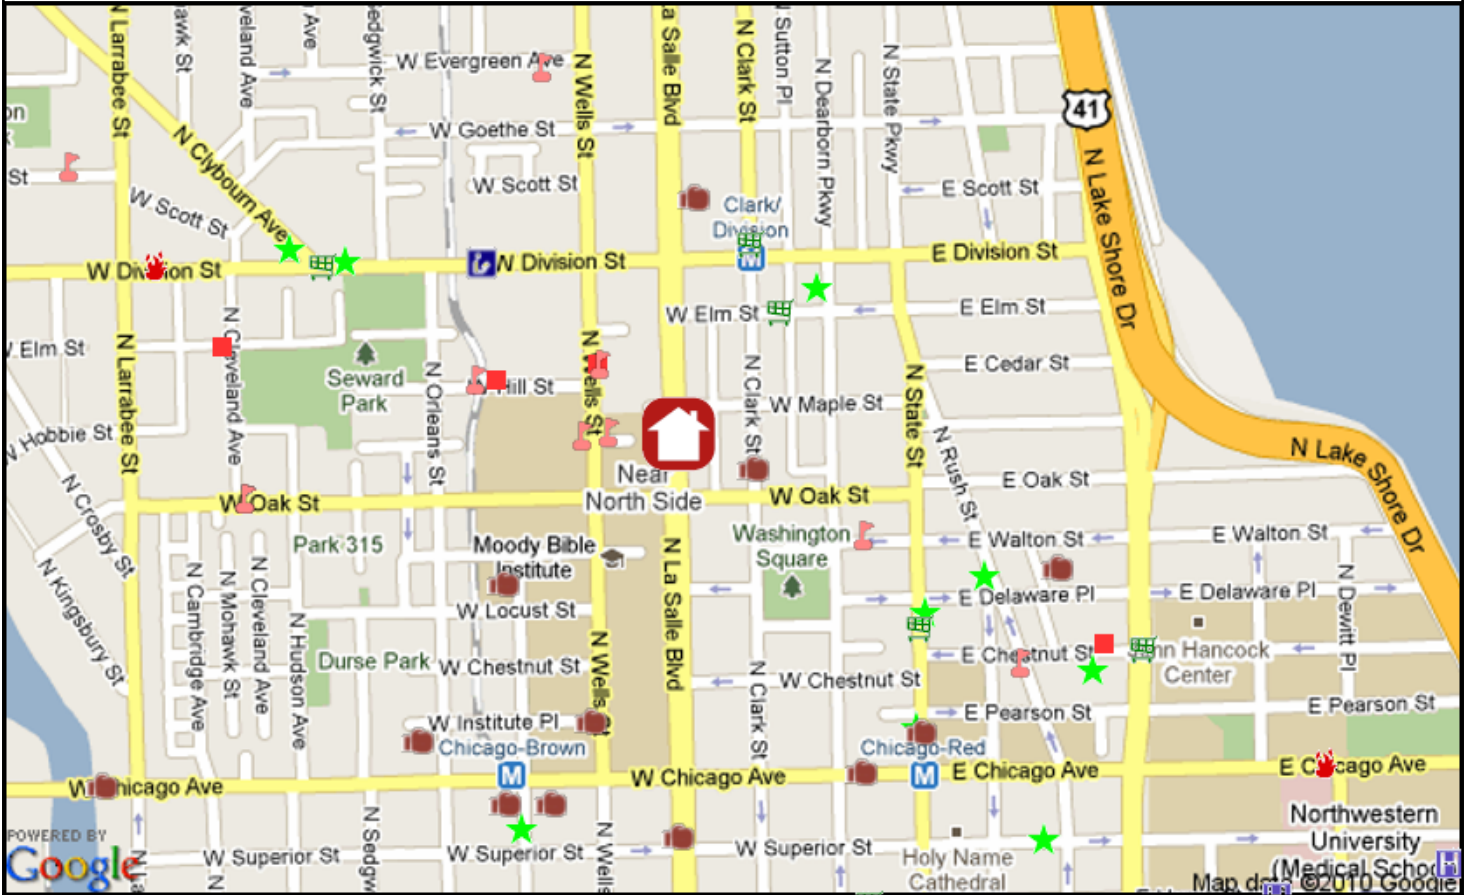

Home-Turf Report for 1000 N. LaSalle, 60610

Prepared by: **Planned Property Management, Inc.**

© 2001-2009 Home-Turf Marketing Systems, L.L.C. // Visit www.hometurfonline.com or call (800) 689-1652

City Ward#: 43

Alderman: Vi Daley
735 W. Wrightwood Ave., 60614, 773-327-9111

Nearest Public High Schools:

Payton Prep HS, 1034 N Wells St, 0.1mi W
Lincoln Park High, 2001 N Orchard St, 1.3mi NW

Nearest Private High Schools:

Quigley Seminary, 103 E Chestnut St, 0.4mi SE
Latin School Of Chicago Upper, 59 W North Blvd, 0.7mi NE
Chicago Acad. For The Arts, 1010 W Chicago, 1.1mi W

Nearest Public Elementary Schools:

Salazar Elem., 160 W Wendell St, 0.0mi W
Ogden Elem., 24 W Walton St, 0.2mi SE

Nearest Private Elementary Schools:

Cornerstone Acad., 1111 N Wells St 4th, 0.1mi NW
Lake Shore Prep, 300 W Hill St, 0.2mi W

Nearest Daycare Centers:

Childtime Learning Center, 1111 N Wells St, 0.1mi NW
Lake Shore Preparatory School, 300 W Hill St, 0.2mi NW
Ame Wayman Day Care Ctr, 511 W Elm St, 0.4mi W

Nearest Public Library:

Near North, 310 W Division St, 312-744-0991, 0.2mi NW

Nearest Hospital:

Northwestern Memorial Hospital, 251 E Huron St, 0.7mi SE

Nearest Major Grocery Stores:

Treasure Island, 75 W Elm St, 0.2mi NE
Jewel, 1210 N. Clark St, 0.2mi NE
Potash Bros, 875 N State St, 0.3mi SE

Nearest Movie Theaters:

AMC Loews Pipers Alley 4, 1608 N Wells St, 0.7mi N
AMC Loews 600 N. Michigan Ave. 9, 600 N Michigan Ave,
0.8mi SE

Nearest Health Clubs:

Wells Street Fitness, 1513 N Wells, 0.0mi NE
Fitness Formula Clubs Gold Coast, 1030 N Clark St, 0.1mi SE

Nearest Starbucks:

39 W Division St, 0.2mi NE

Nearest CTA Station:

Clark/Division, Red Line, 0.2mi NE

Nearest Metra Station: Northwest Station, 1.3mi S

Nearest Fire Station: 0.5mi W

- Starbucks
- Health Club
- Dog Park
- Day Care
- Major Grocery
- Library
- Hospital
- Post Office
- Theater
- Fire Station
- School
- CTA Station
- Metra Station
- City Park

Home-Turf Marketing Systems, L.L.C. and the users of Home-Turf assume no responsibility for any loss or impact resulting from the use of this information. No representations are made regarding the accuracy of the information provided. All data is subject to change and should be verified with local sources.