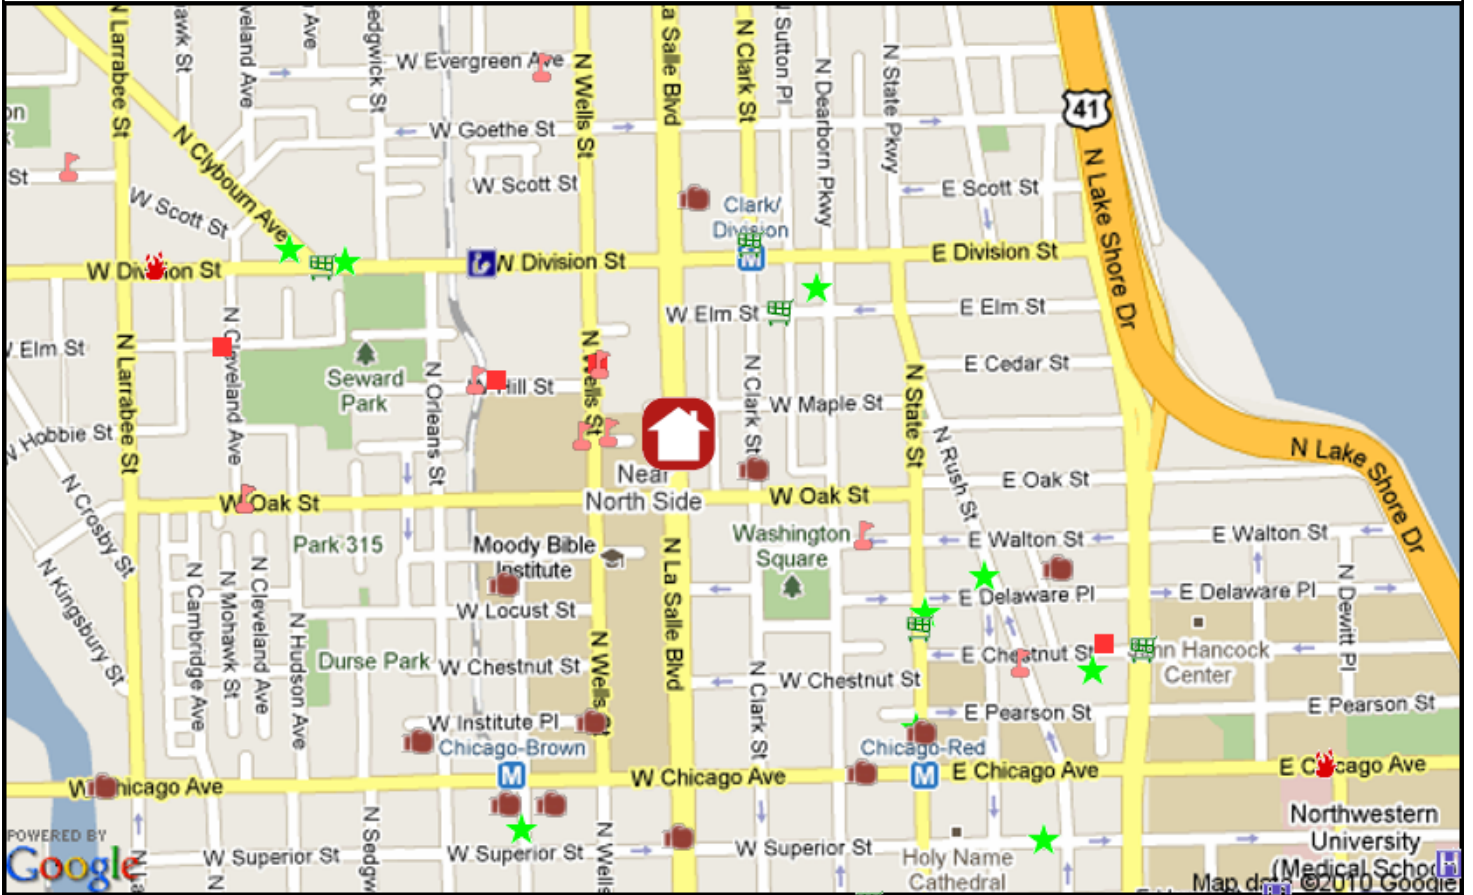

Home-Turf Report for 1000 N. LaSalle, 60610

Prepared by: **Planned Property Management, Inc.**

© 2001-2009 Home-Turf Marketing Systems, L.L.C. // Visit www.hometurfonline.com or call (800) 689-1652

City Ward#: 43

Alderman: Vi Daley
735 W. Wrightwood Ave., 60614, 773-327-9111

Nearest Public High Schools:

Payton Prep HS, 1034 N Wells St, 0.1mi W
Lincoln Park High, 2001 N Orchard St, 1.3mi NW

Nearest Private High Schools:

Quigley Seminary, 103 E Chestnut St, 0.4mi SE
Latin School Of Chicago Upper, 59 W North Blvd, 0.7mi NE
Chicago Acad. For The Arts, 1010 W Chicago, 1.1mi W

Nearest Public Elementary Schools:

Salazar Elem., 160 W Wendell St, 0.0mi W
Ogden Elem., 24 W Walton St, 0.2mi SE

Nearest Private Elementary Schools:

Cornerstone Acad., 1111 N Wells St 4th, 0.1mi NW
Lake Shore Prep, 300 W Hill St, 0.2mi W

Nearest Daycare Centers:

Childtime Learning Center, 1111 N Wells St, 0.1mi NW
Lake Shore Preparatory School, 300 W Hill St, 0.2mi NW
Ame Wayman Day Care Ctr, 511 W Elm St, 0.4mi W

Nearest Public Library:

Near North, 310 W Division St, 312-744-0991, 0.2mi NW

Nearest Hospital:

Northwestern Memorial Hospital, 251 E Huron St, 0.7mi SE

Nearest Major Grocery Stores:

Treasure Island, 75 W Elm St, 0.2mi NE
Jewel, 1210 N. Clark St, 0.2mi NE
Potash Bros, 875 N State St, 0.3mi SE

Nearest Movie Theaters:

AMC Loews Pipers Alley 4, 1608 N Wells St, 0.7mi N
AMC Loews 600 N. Michigan Ave. 9, 600 N Michigan Ave, 0.8mi SE

Nearest Health Clubs:

Wells Street Fitness, 1513 N Wells, 0.0mi NE
Fitness Formula Clubs Gold Coast, 1030 N Clark St, 0.1mi SE

Nearest Starbucks:

39 W Division St, 0.2mi NE

Nearest CTA Station:

Clark/Division, Red Line, 0.2mi NE

Nearest Metra Station: Northwest Station, 1.3mi S

Nearest Fire Station: 0.5mi W

- Starbucks
- Health Club
- Dog Park
- Day Care
- Major Grocery
- Library
- Hospital
- Post Office
- Theater
- Fire Station
- School
- CTA Station
- Metra Station
- City Park

Home-Turf Marketing Systems, L.L.C. and the users of Home-Turf assume no responsibility for any loss or impact resulting from the use of this information. No representations are made regarding the accuracy of the information provided. All data is subject to change and should be verified with local sources.