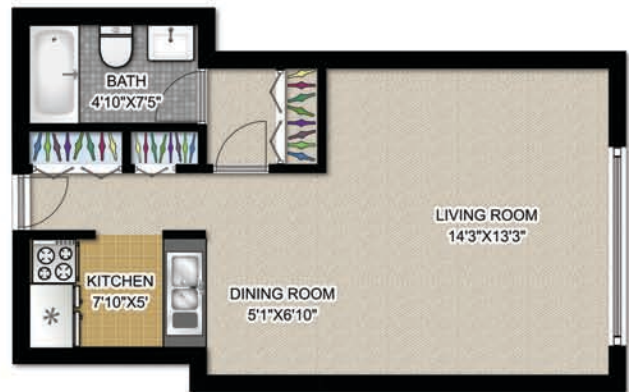

Floor Plans

One Bedroom

Studio

FEATURES AND AMENITIES

- AIR CONDITIONING
- PARKING
- TV ANTENNA
- ELEVATORS
- HARDWOOD FLOORS
- 24-HOUR MAINTENANCE
- PEST CONTROL
- CABLE INTERNET
- CATS
- LAUNDRY

■ Studio   ■ One Bedroom

TEL 888-693-9719

FAX 773-296-4153

www.ppmapartments.com