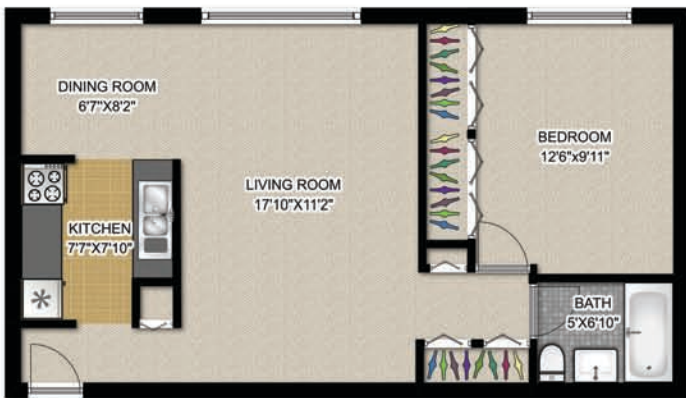

Your Space. Your Style.

TEL 888-594-5395

FAX 773-296-4153

[www.pppmapartments.com](http://www.pppmapartments.com)

LAKEVIEW

 Floor Plans

One Bedroom

Studio