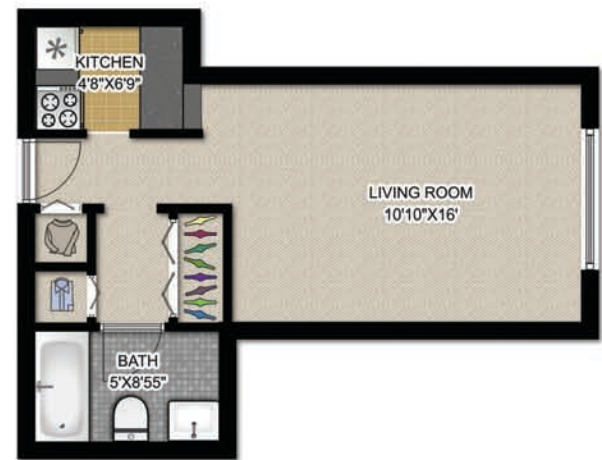

Your Space. Your Style.

TEL 888-447-3191

FAX 773-296-4153

www.pppmapartments.com

LAKEVIEW

Floor Plans

One Bedroom

Studio