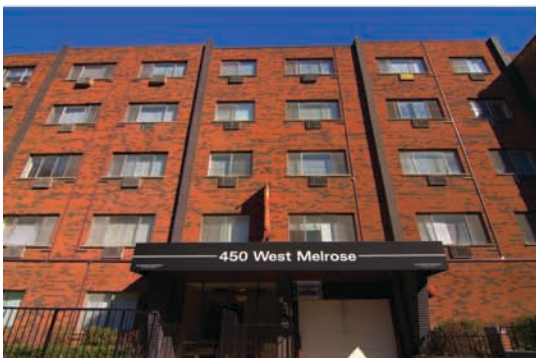

Your Space. Your Style.

TEL 888-447-3191

FAX 773-296-4153

www.pppmapartments.com