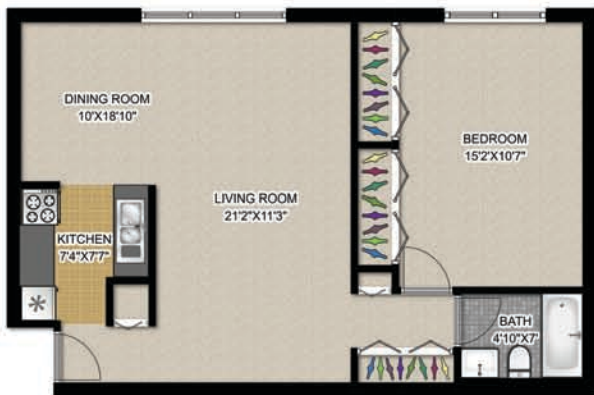

Floor Plans

One Bedroom